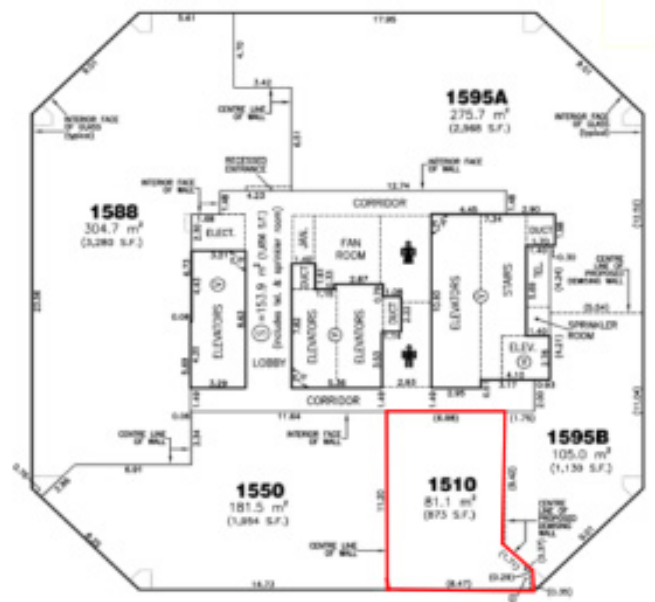

650 West Georgia Vancouver, B.C.

Suite 1510 - 1,022 sq.ft

All the information contained herein is subject to change or withdrawal without prior notice.
GWL Realty Advisors Inc.