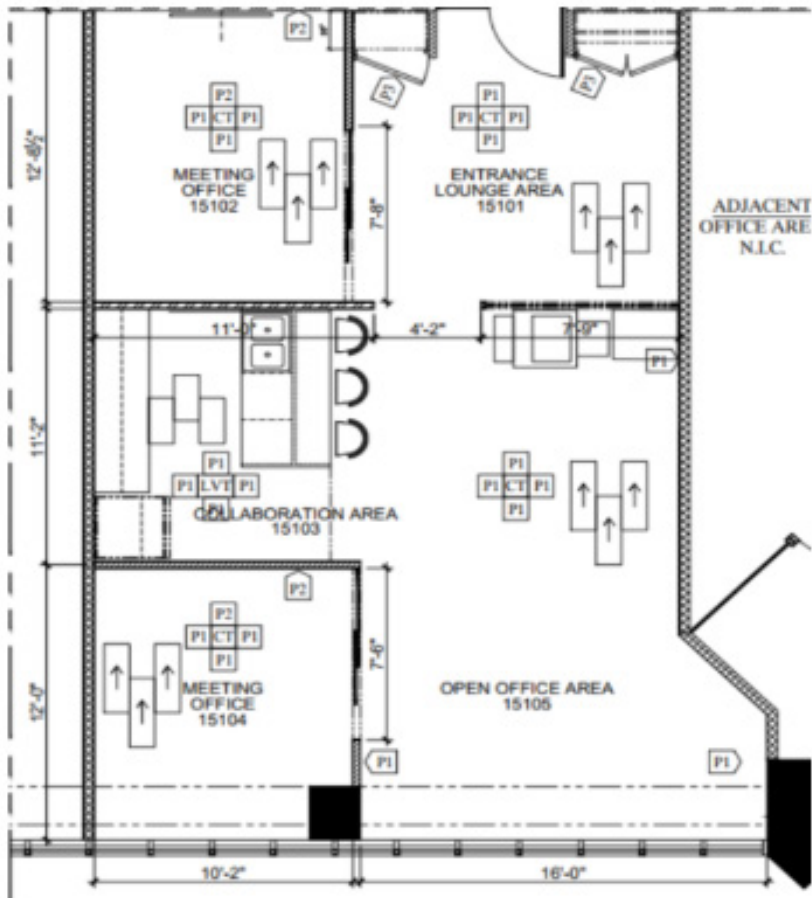

650 West Georgia Vancouver, B.C.

Suite 1510 - 1,022 sq.ft

All the information contained herein is subject to change or withdrawal without prior notice.
GWL Realty Advisors Inc.