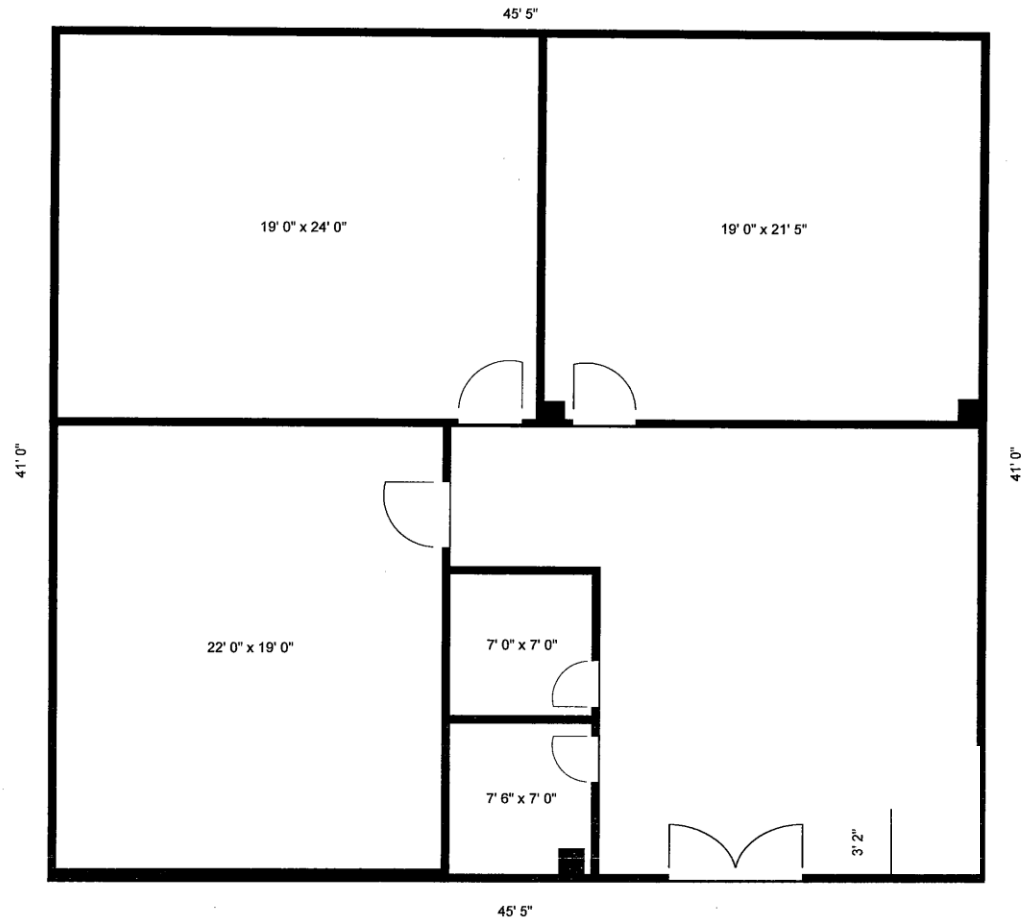

Floor Plan: Vancouver Premier College, Suite 290 - 1338 West Broadway, Vancouver, BC

1338 W. BROADWAY,
VANCOUVER, B.C.

2nd FLOOR

*BOMA OFFICE