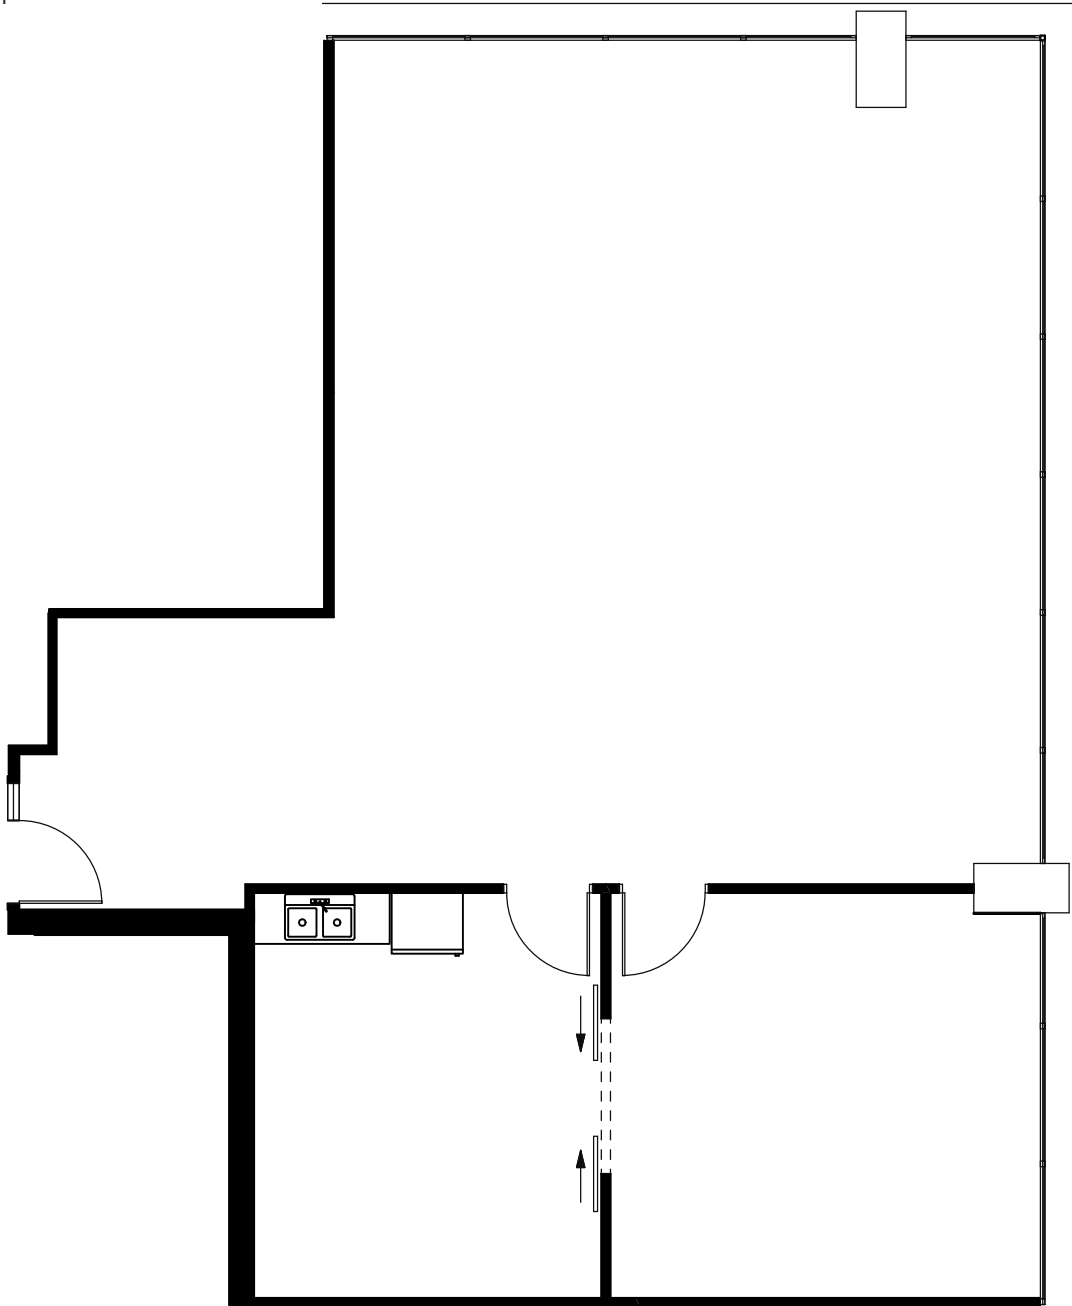

# 1166 Alberni Street

— Vancouver, BC

1,634 SQFT

#1110

N →

Peterson

Dimensions, square footage and floor plans are approximate only.  
The owner reserves the right to make modifications or changes without notice.