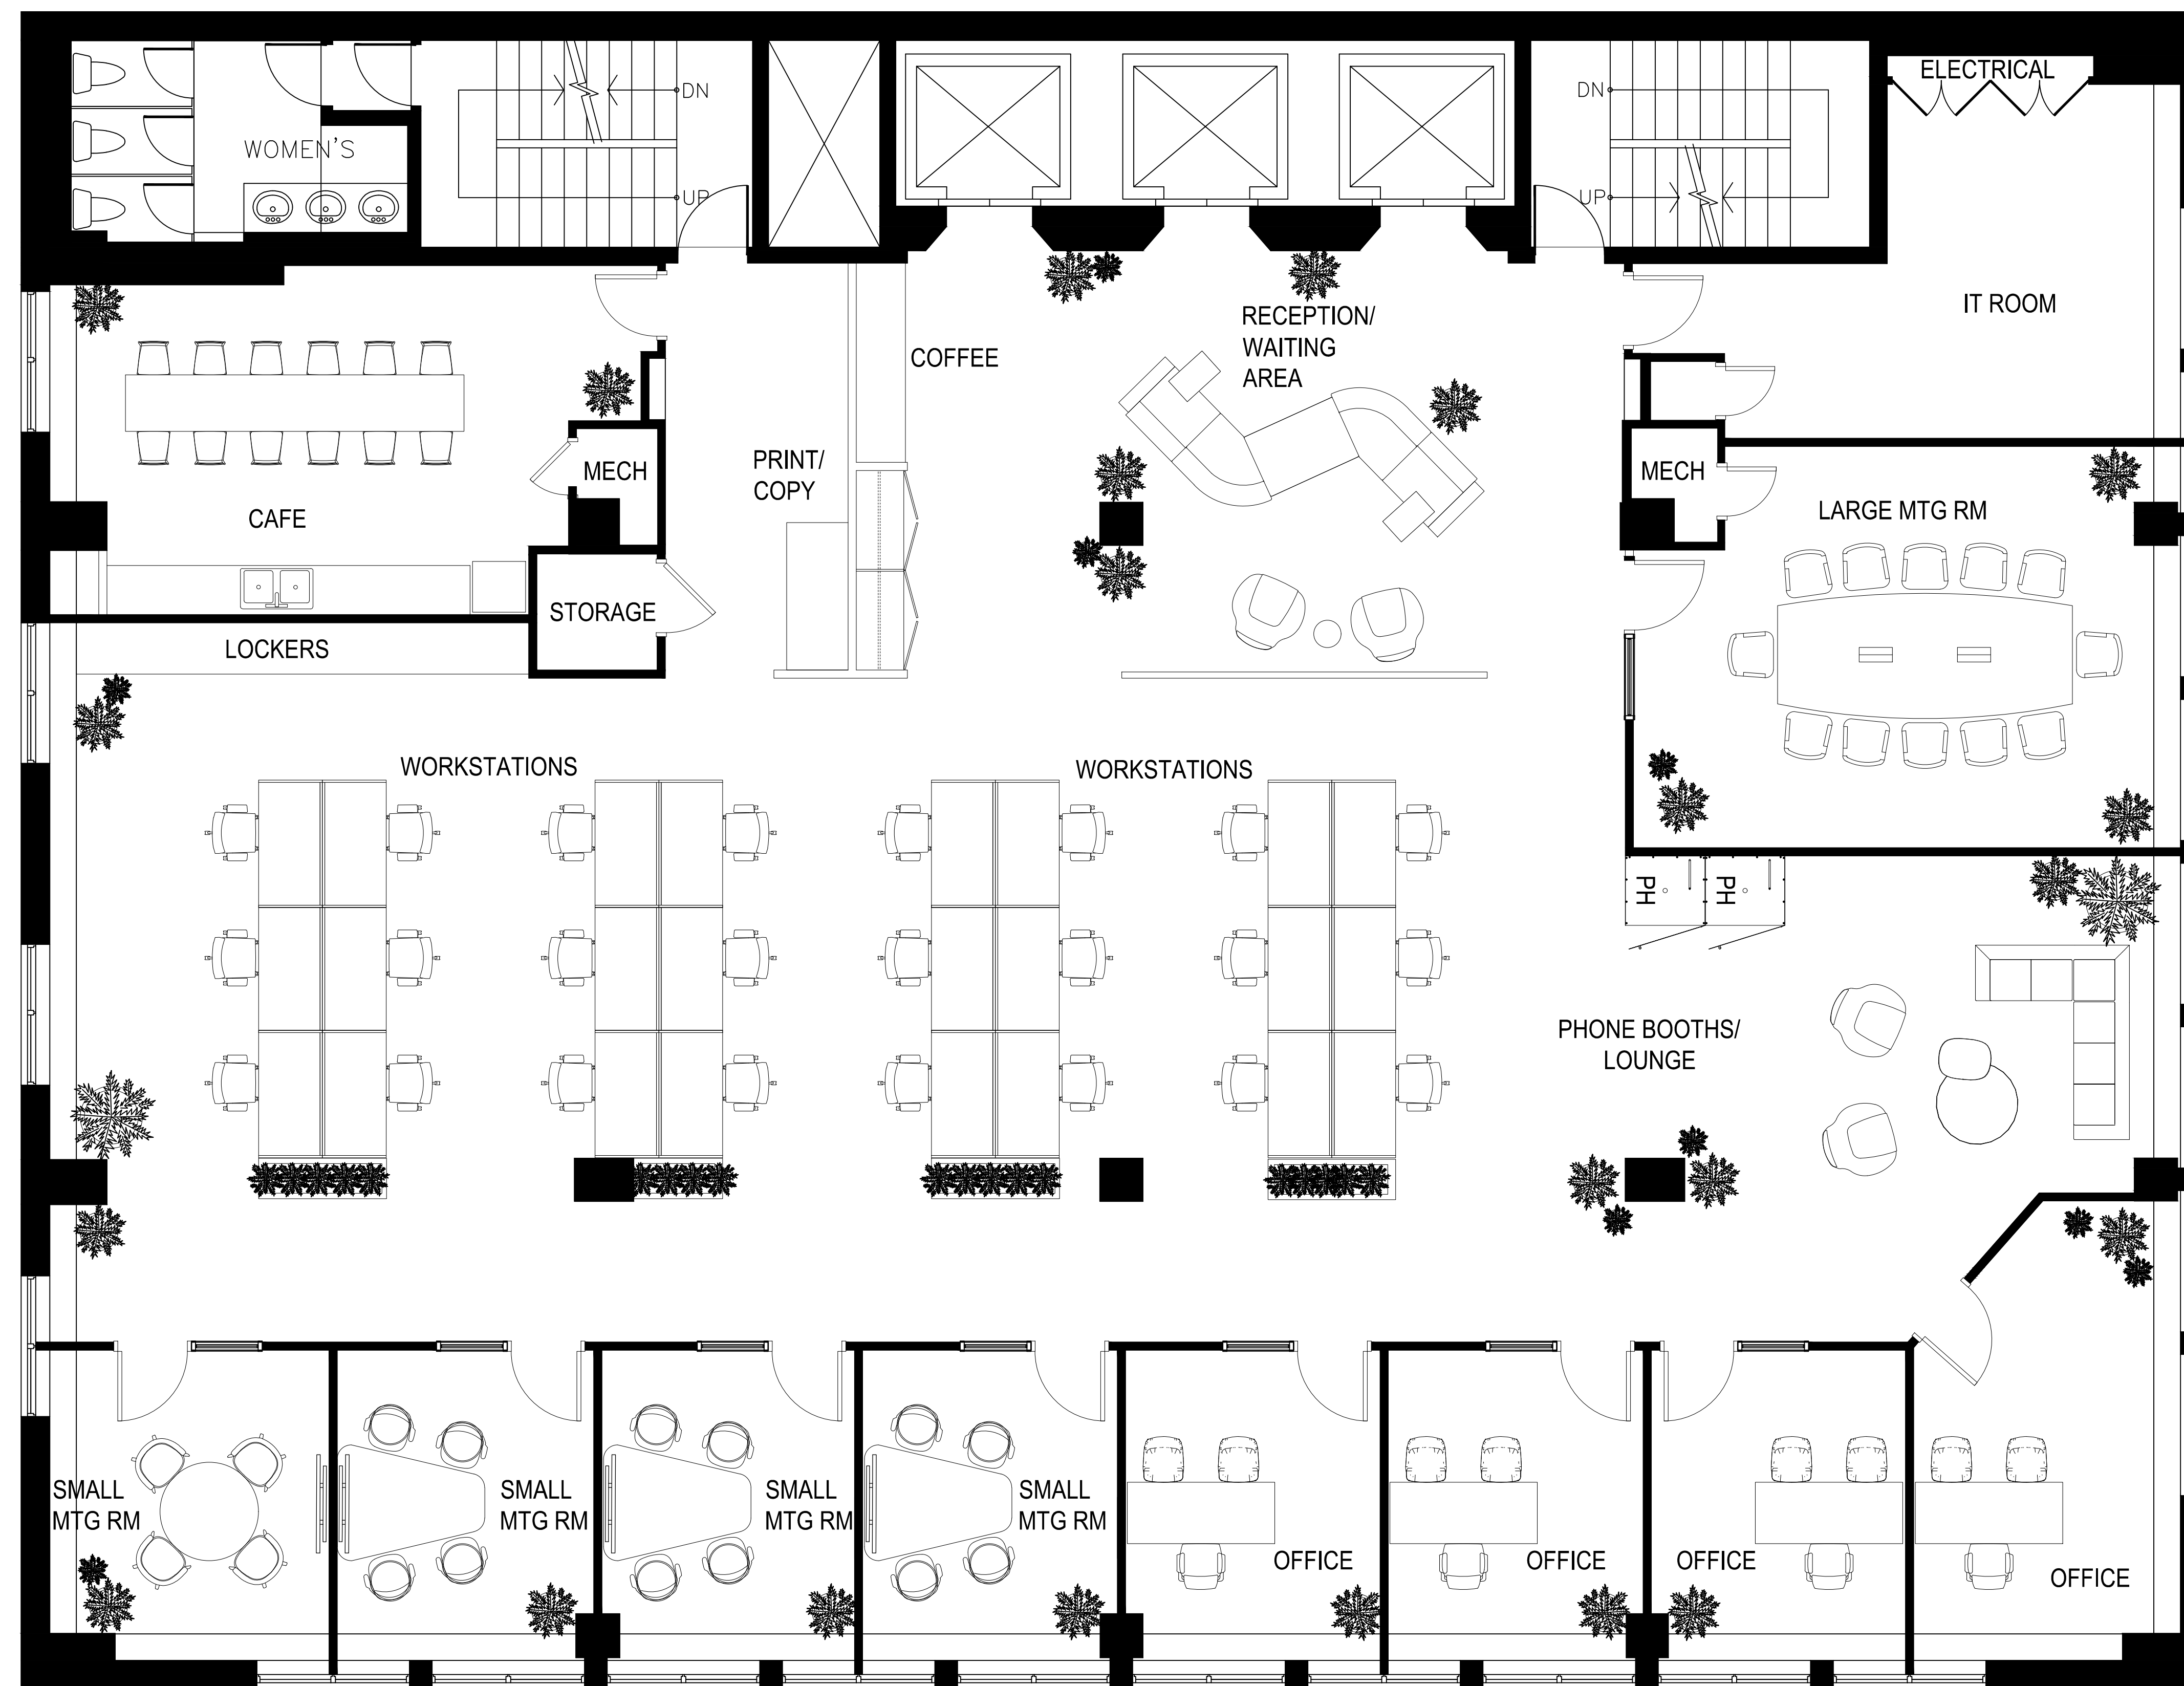

LEGEND

EXISTING WALL 

NEW WALL 

360 BAY SUITE 700 | PRESENTATION PLAN

7TH FLOOR

LEVEL 7
 1'-0" = 1/4"
 OCTOBER 08, 2025