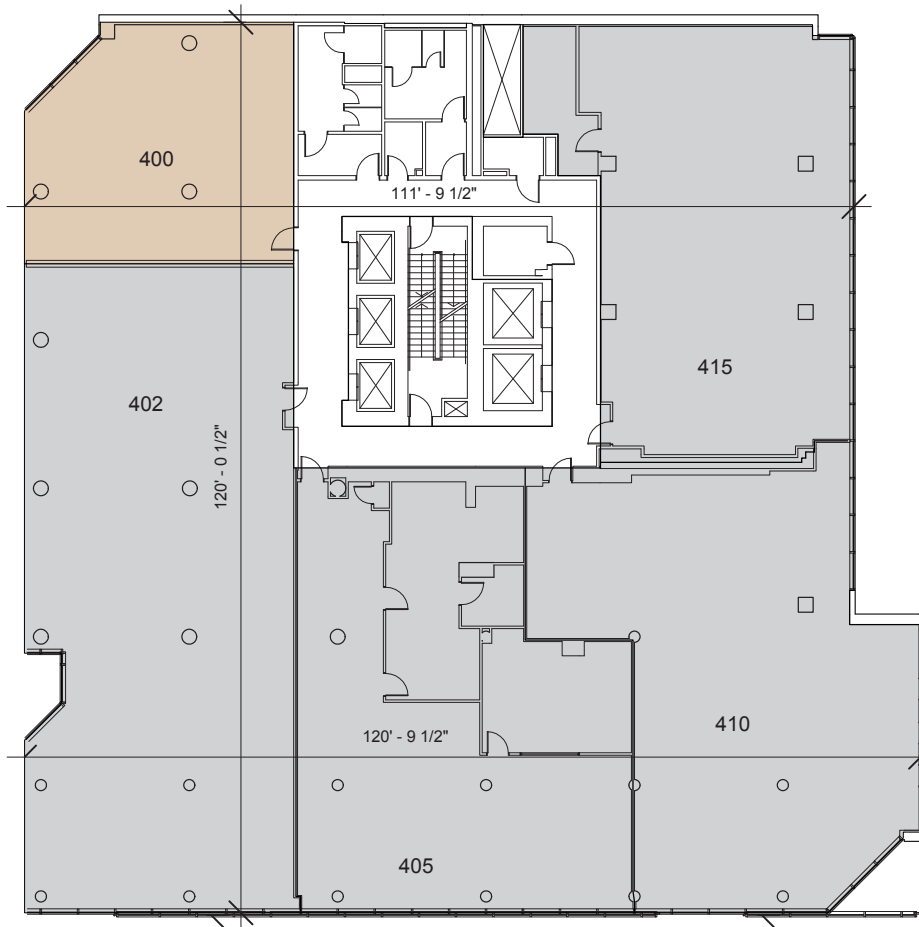

1791 Barrington Street

HALIFAX, NS

Suite 400

1,334 SF

Jonathan Hartlen

Director, Leasing & Brokerage
Managing Associate Broker
T 902 482 9201 | M 902 209 9619
jhartlen@compassbroker.com

Darlene Bennett

Leasing Manager
Associate Broker
T 902 702 8580 | M 902 403 5265
dbennett@compassbroker.com