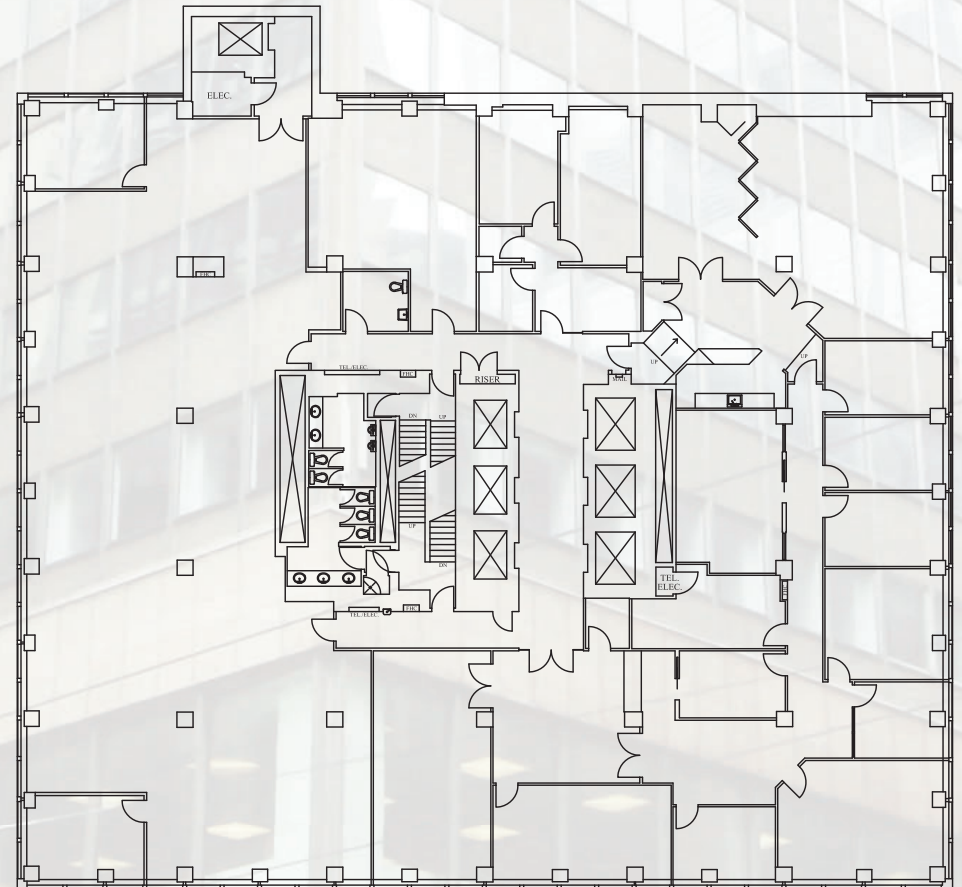

SUITE 500 - 13,641 SQ. FT.

AVAILABLE IMMEDIATELY

- Full floor opportunity
- Build out includes reception, a mix of offices/ meeting rooms, kitchen, boardroom and open area