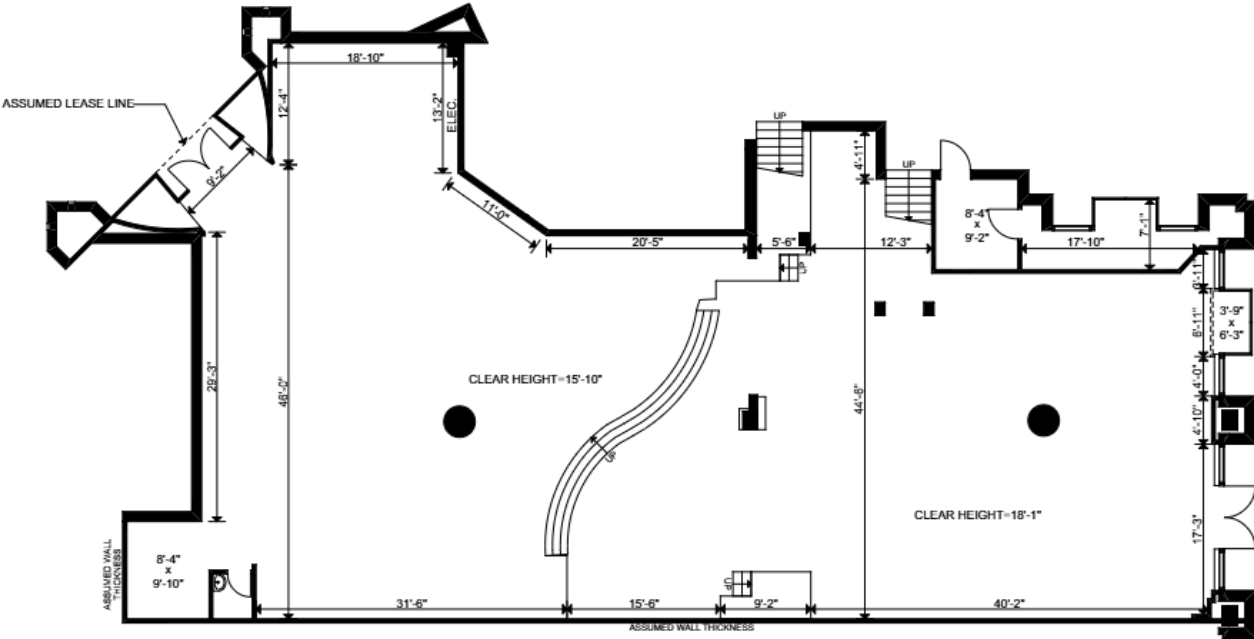

Suite 187

Available Immediately
Suitable for Retail

AREA – 5,001 SF