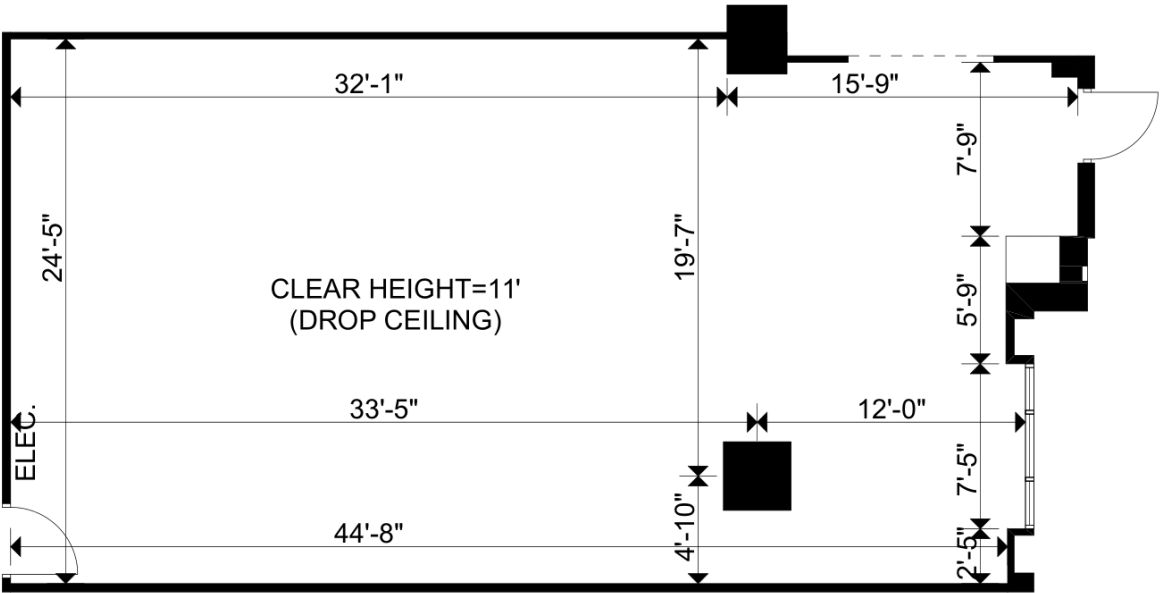

Suite 161

Available Immediately
Suitable for Retail or Office

AREA – 1,124 SF