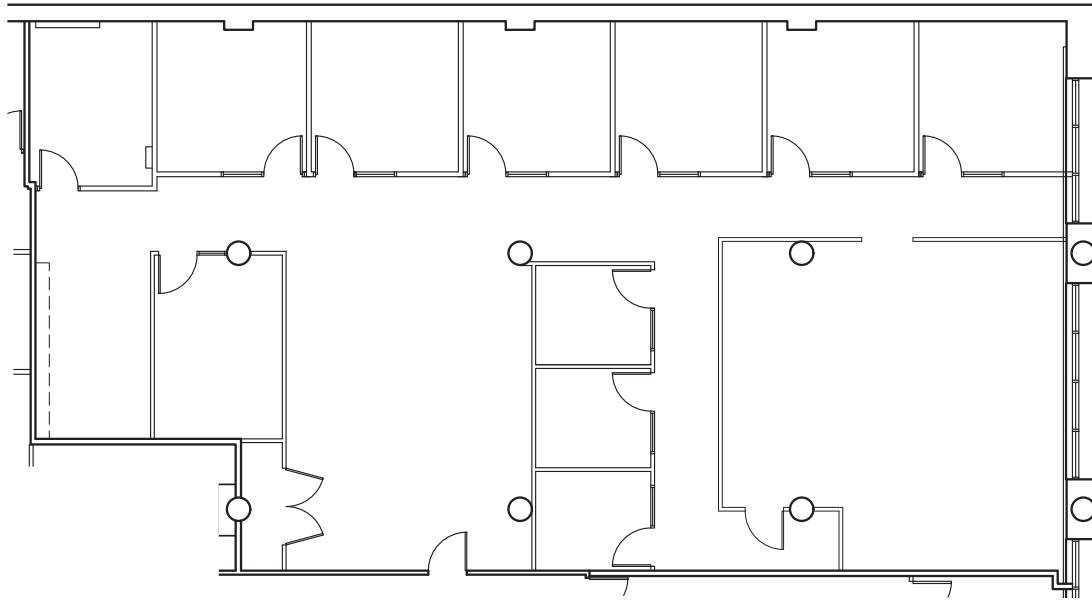

# 1718 Argyle Street

HALIFAX, NS

Suite 320

3,348 SF

---