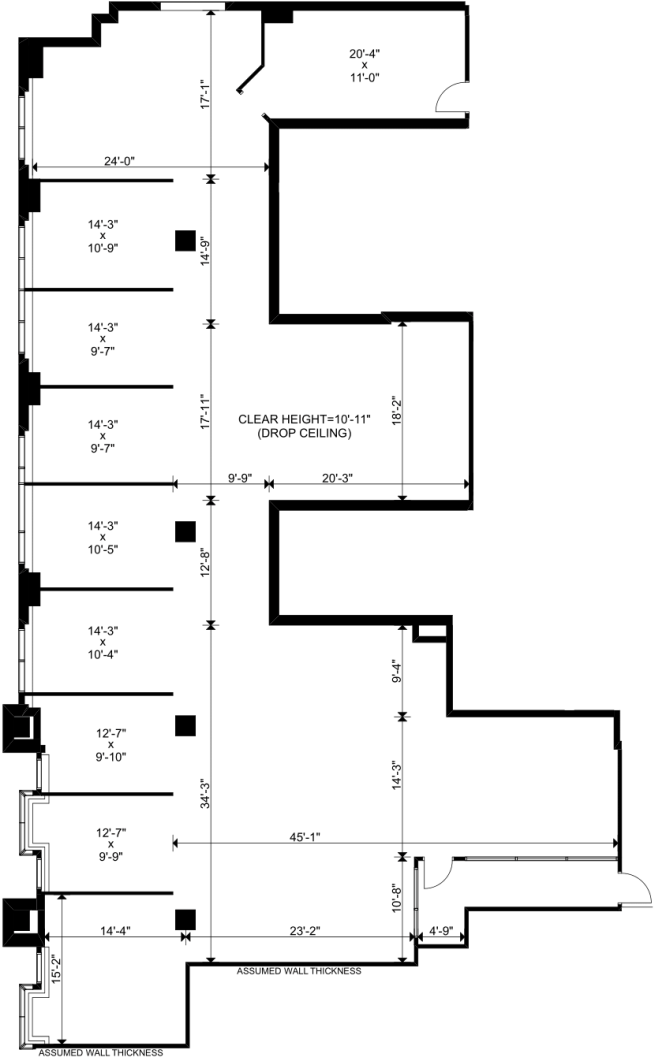

Suite 244

Available Immediately
Suitable for Retail

AREA – 4,046 SF