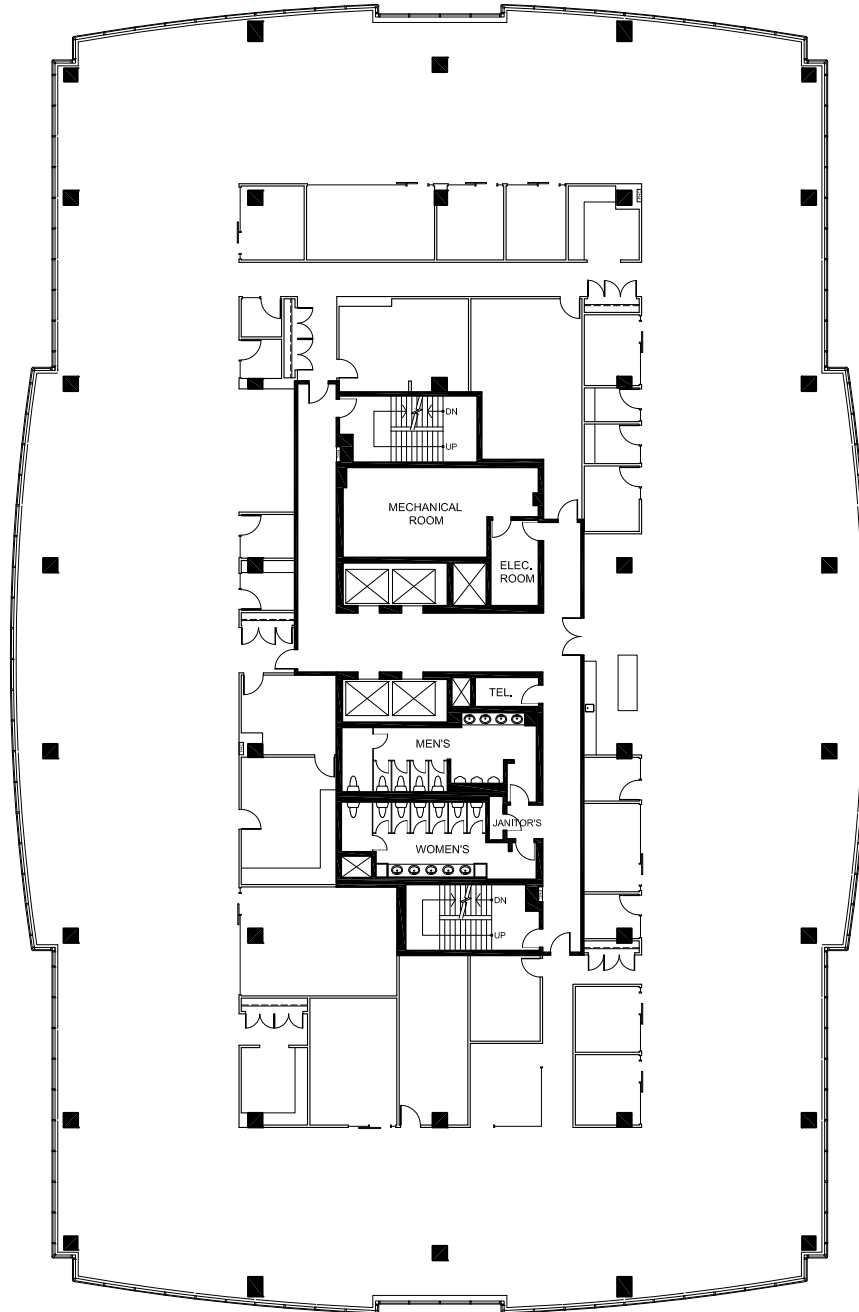

SUITE 600 - 26,997 SF

0 10 50 FT.

ABOVE INFORMATION ESTABLISHED ACCORDING TO
TO ANSI / BOMA Z65.1 1996

© 2025 Space Database Inc. All Rights Reserved
