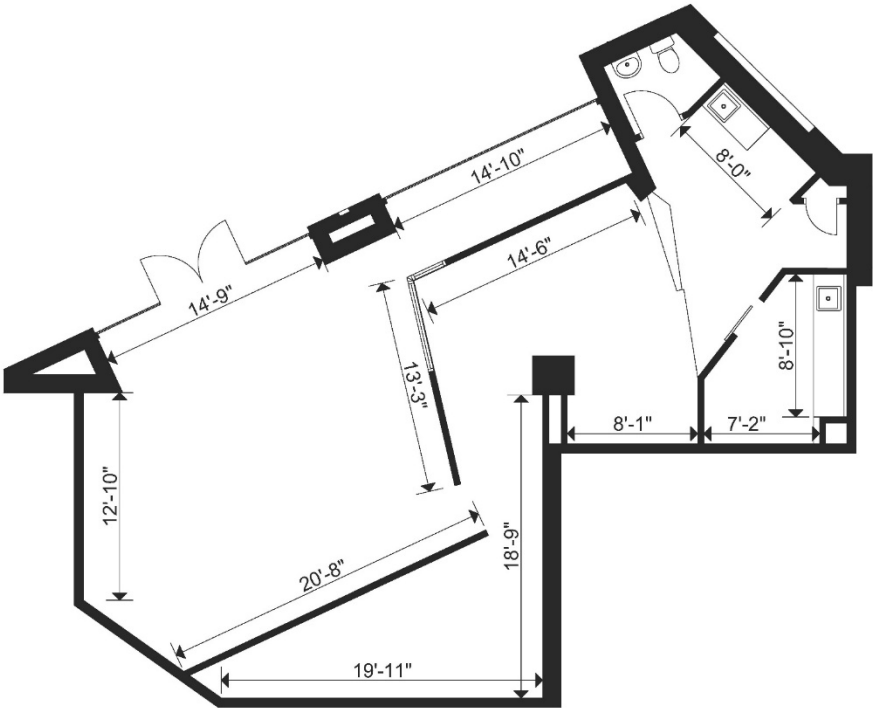

Suite 192

Available Immediately
Suitable for Retail

AREA – 1,197 SF