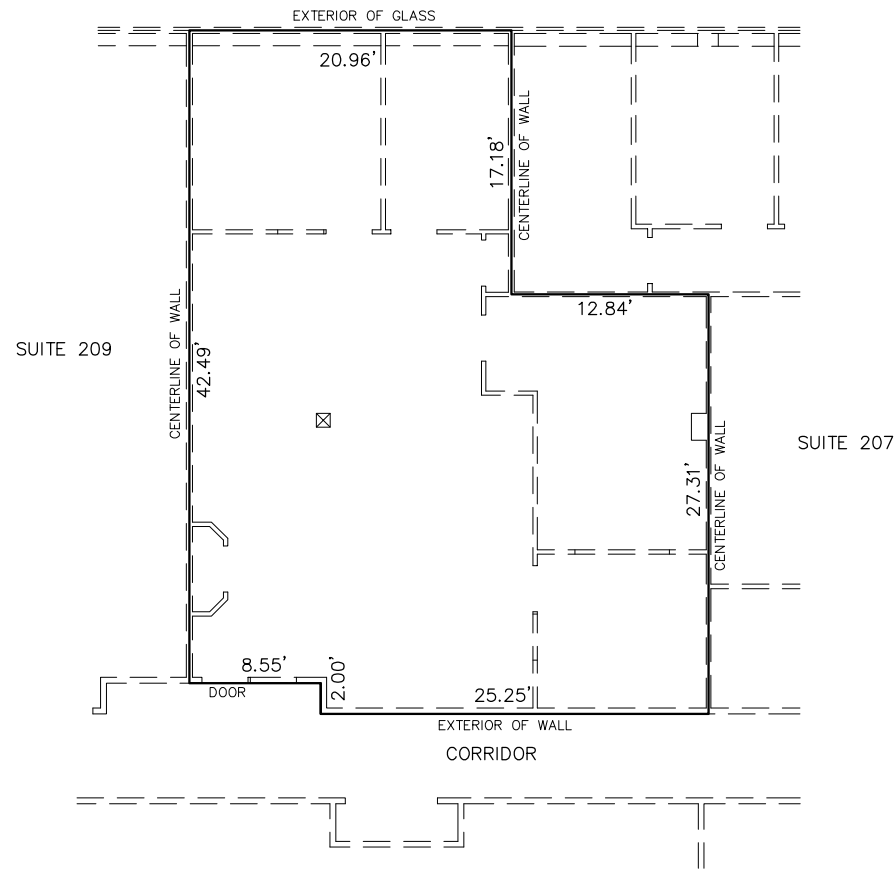

11 Morris Drive

DARTMOUTH, NS

SUITE 208
1,418 SF

MORRIS DRIVE

Jonathan Hartlen

Director, Leasing & Brokerage
Managing Associate Broker
T 902 482 9201 | M 902 209 9619
jhartlen@compassbroker.com

Darlene Bennett