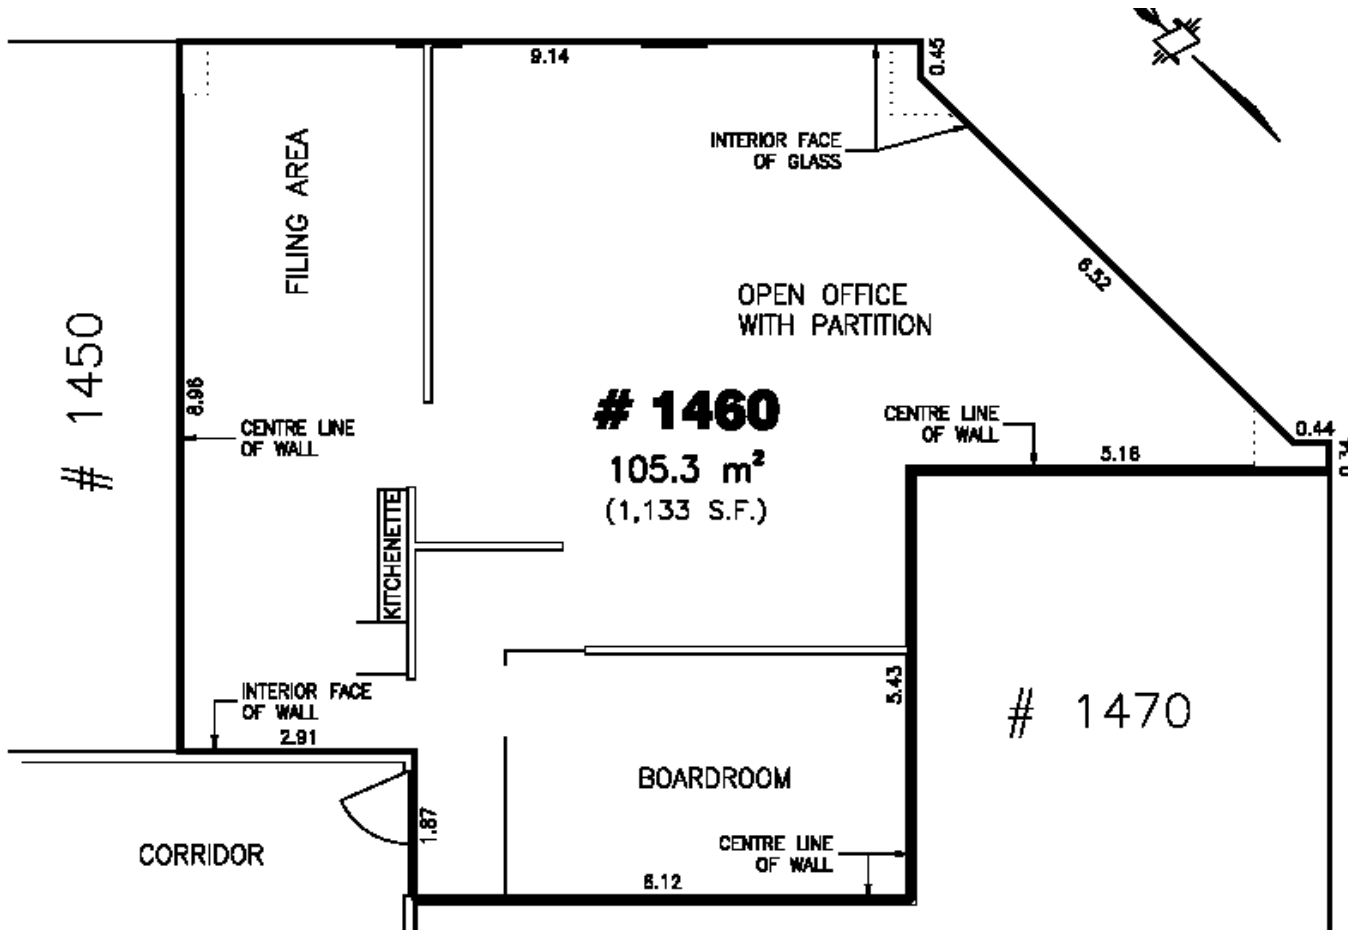

# 1188 West Georgia Vancouver, B.C.

Suite 1460 - 1,287 sq.ft

All the information contained herein is subject to change or withdrawal without prior notice.  
GWL Realty Advisors Inc.