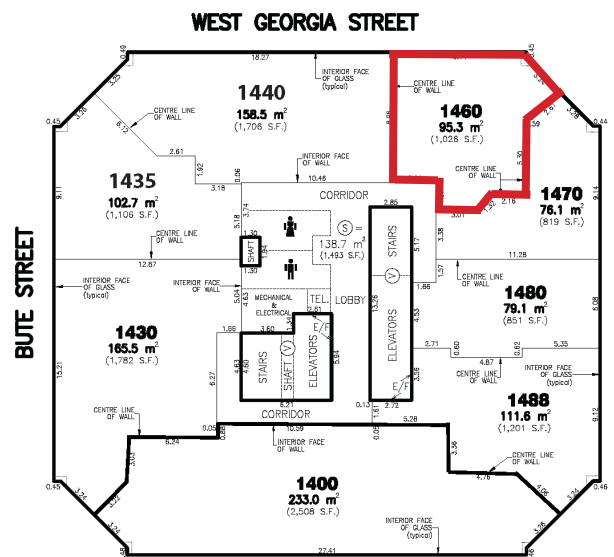

# 1188 West Georgia Vancouver, B.C.

Suite 1460 - 1,287 sq.ft

All the information contained herein is subject to change or withdrawal without prior notice.  
GWL Realty Advisors Inc.