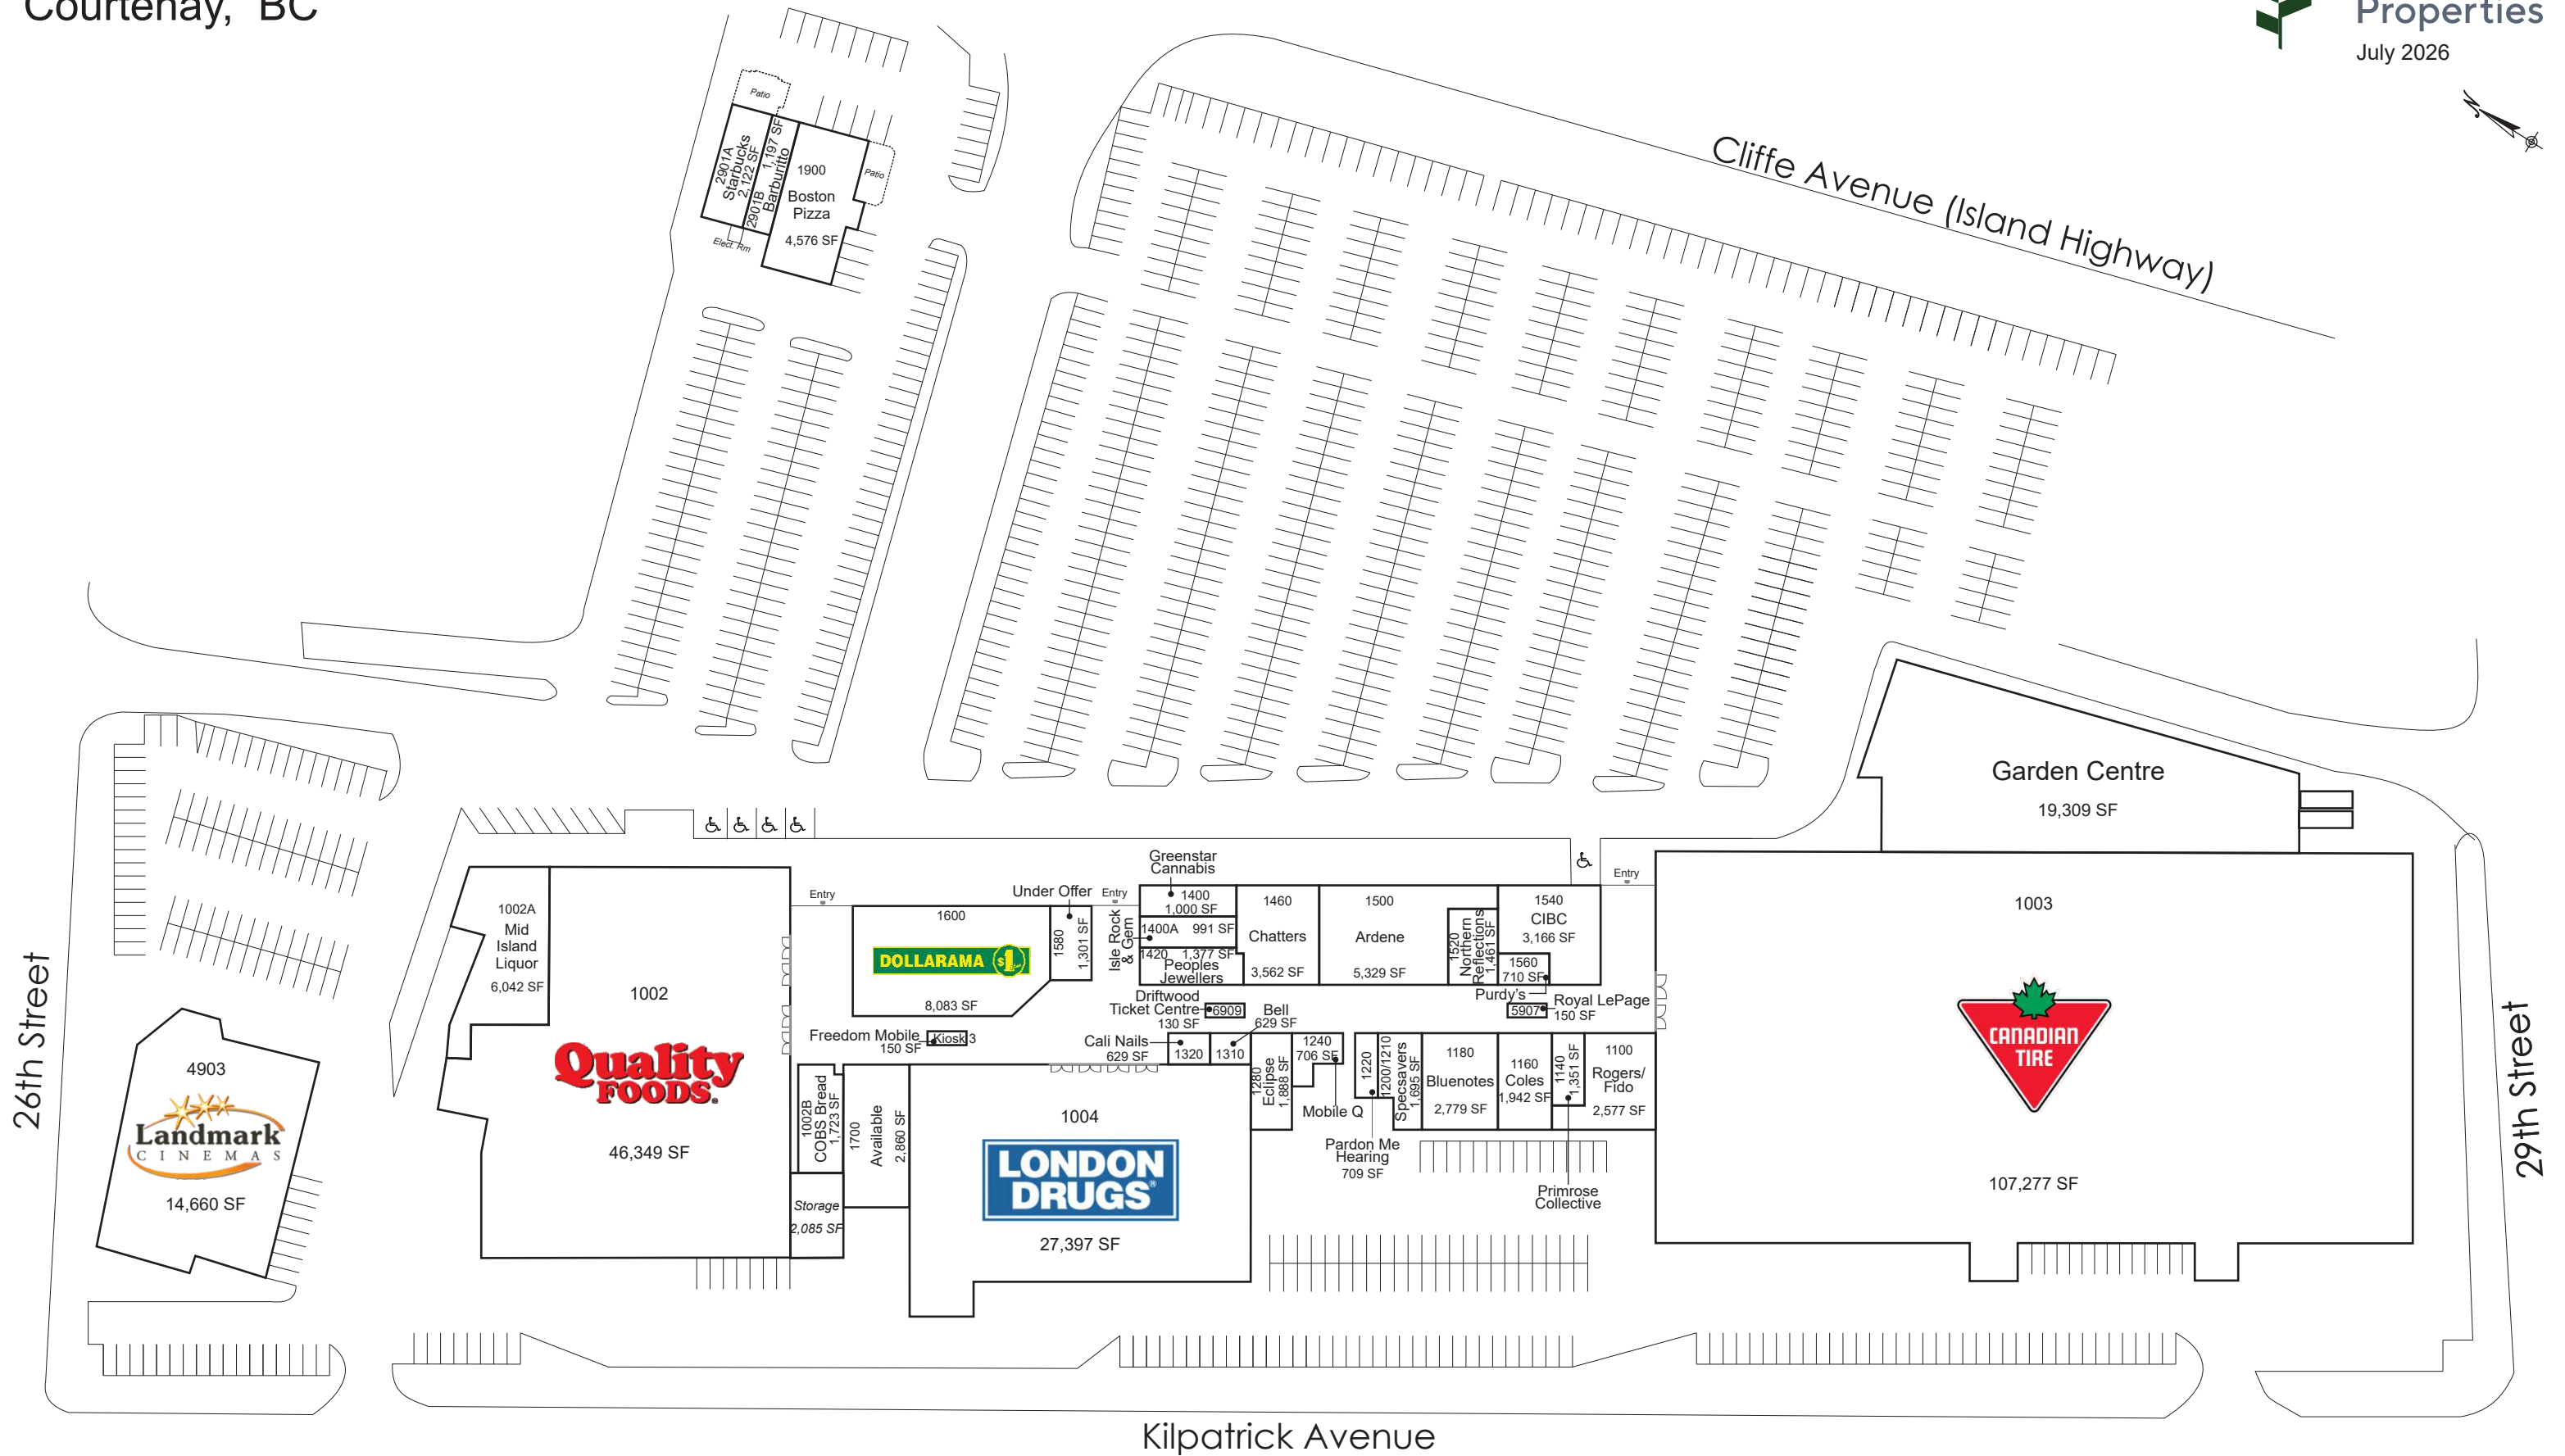

Driftwood Mall

Courtenay, BC

This site plan is presented solely for the purpose of identifying the approximate location of the buildings as presently contemplated by the owner/landlord. Building dimensions, access and parking areas, existing tenant locations and identities are approximate and subject to change at the owner's discretion from time to time without notice. The information provided herein should be otherwise verified and is not intended to be relied upon in the form presented.