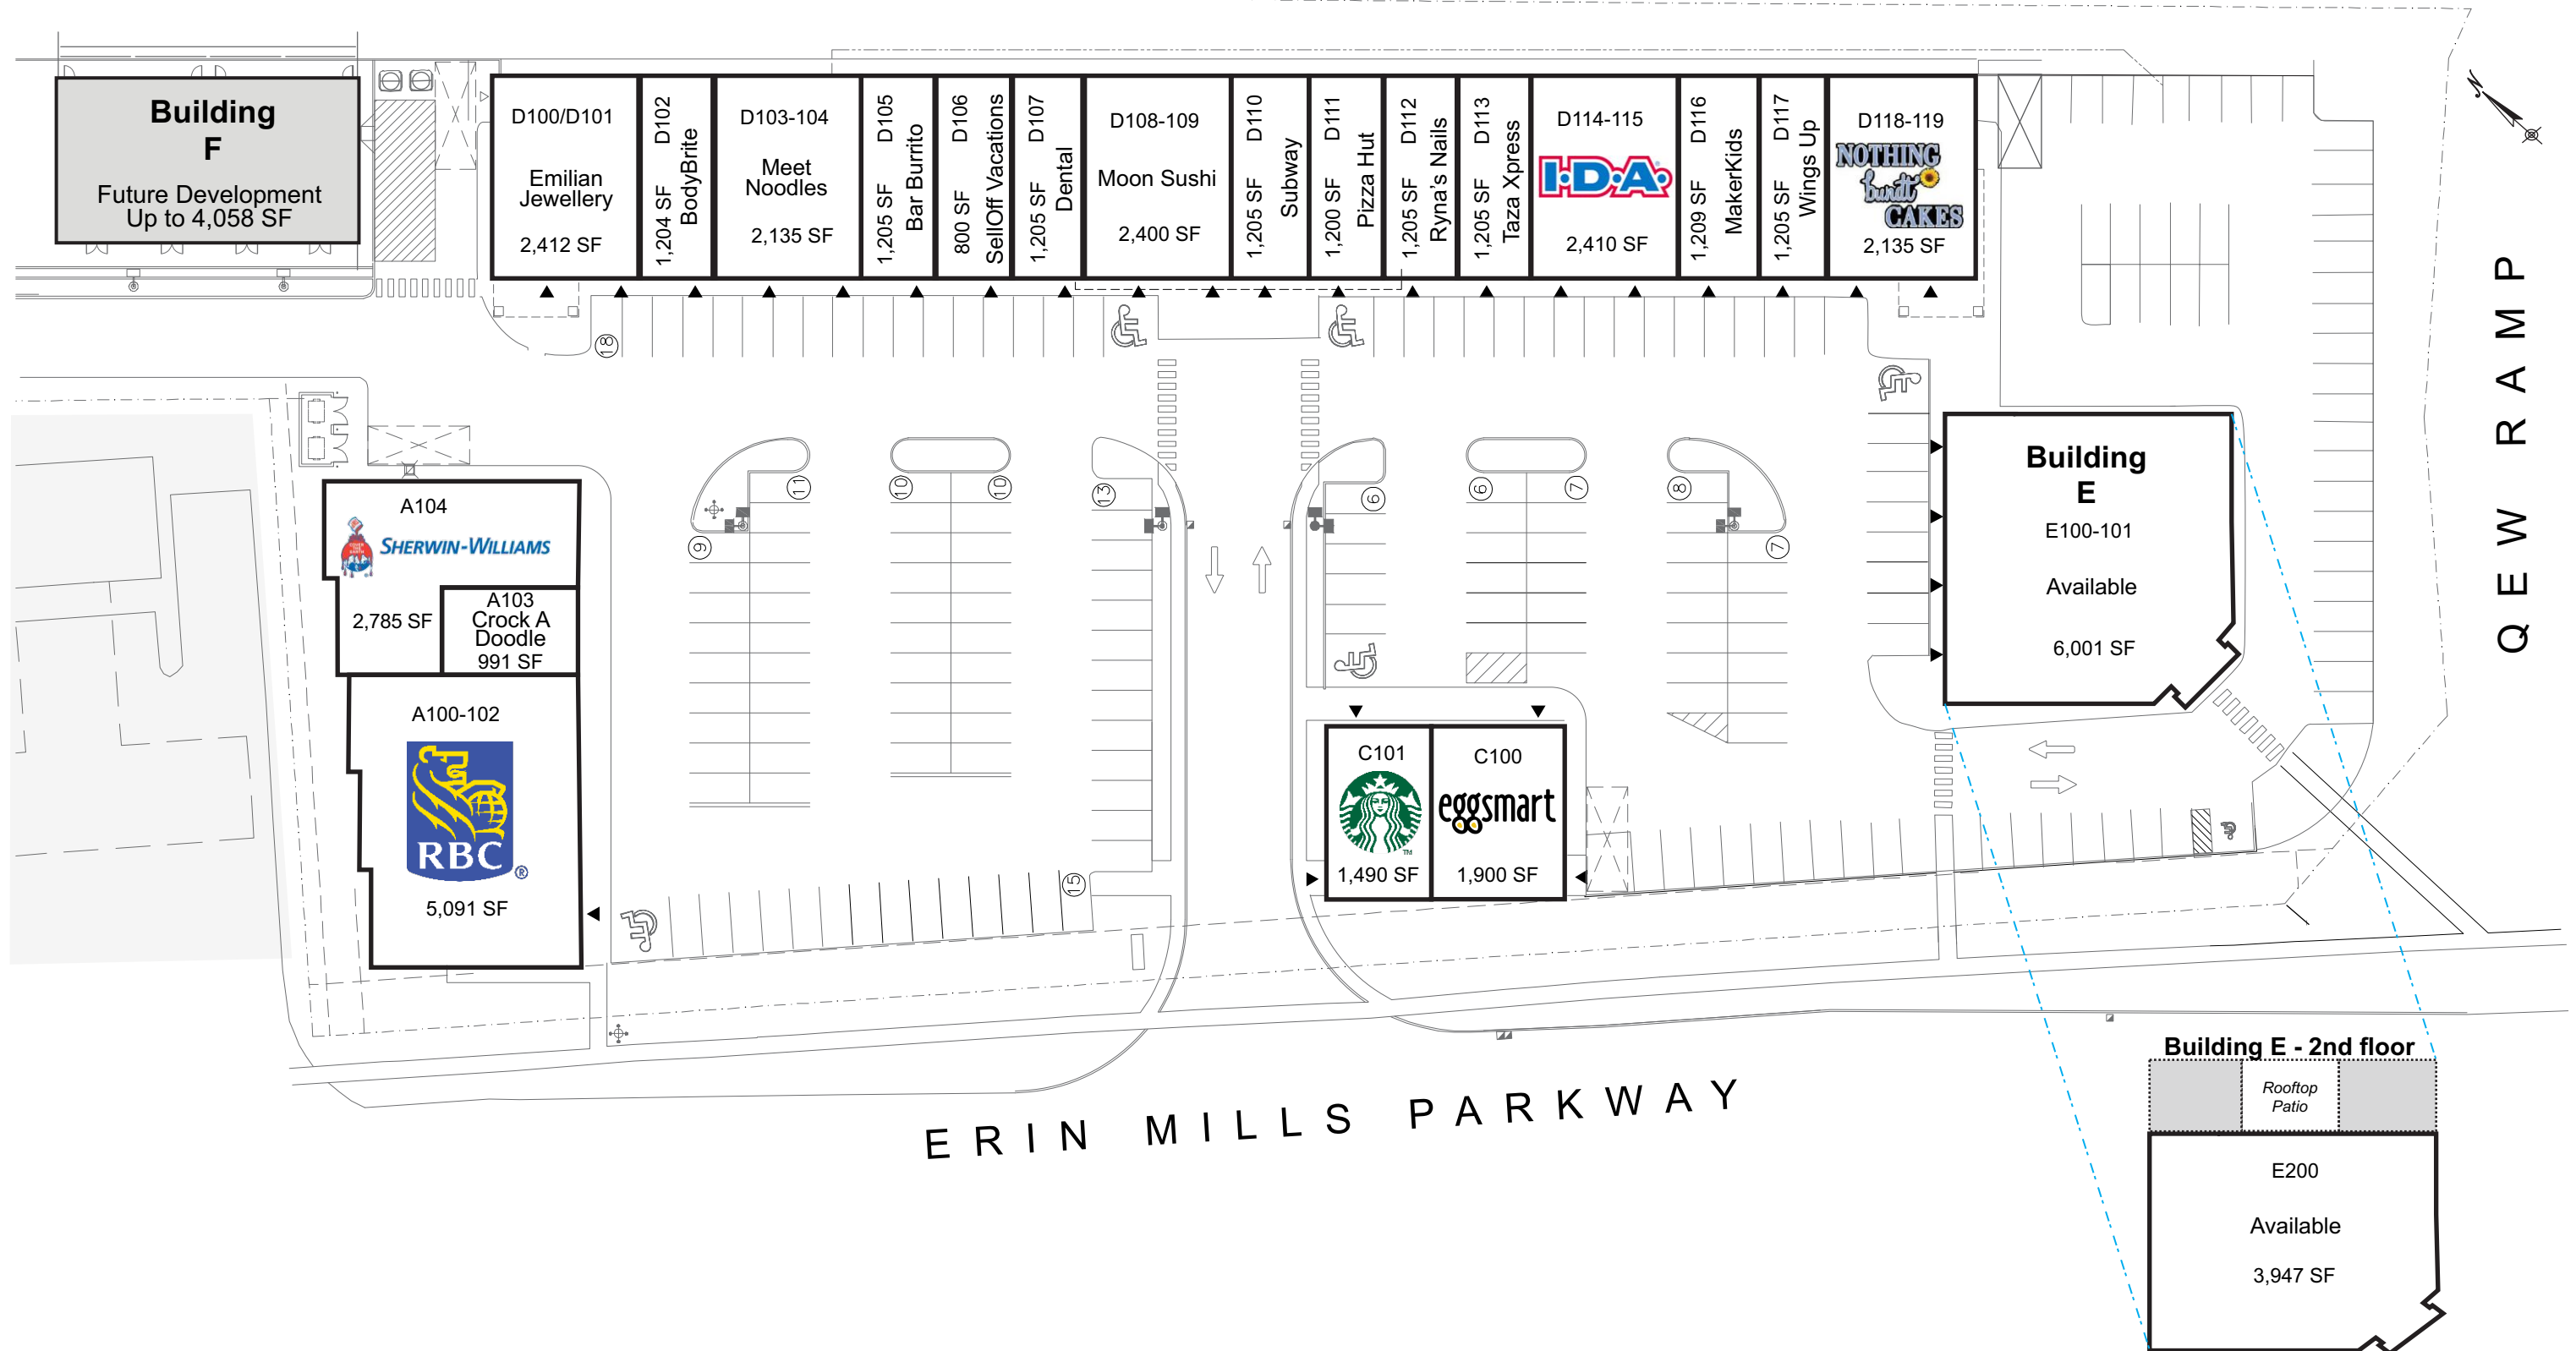

1900-1944 Fowler

Mississauga, ON

This site plan is presented solely for the purpose of identifying the approximate location of the buildings as presently contemplated by the owner/landlord. Building dimensions, access and parking areas, existing tenant locations and identities are approximate and subject to change at the owner's discretion from time to time without notice. The information provided herein should be otherwise verified and is not intended to be relied upon in the form presented.