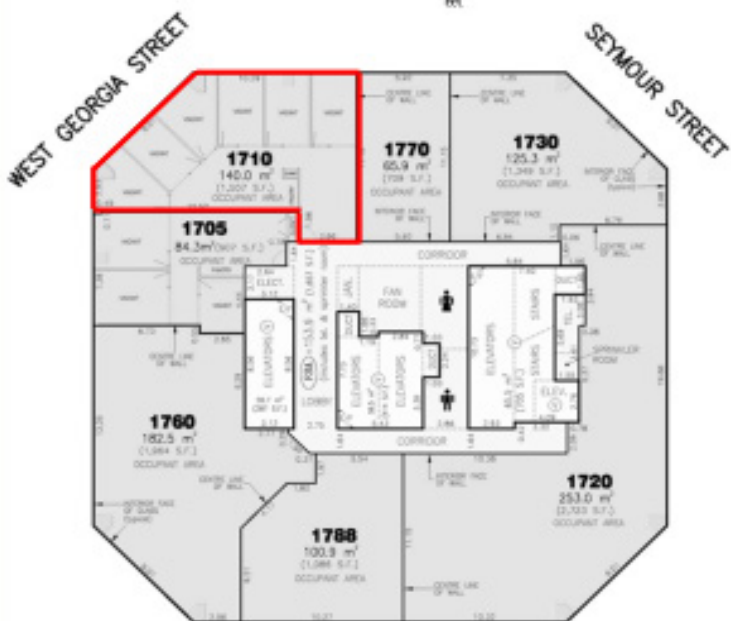

650 West Georgia Vancouver, B.C.

Suite 1710 - 1,751 sq.ft

All the information contained herein is subject to change or withdrawal without prior notice.
GWL Realty Advisors Inc.