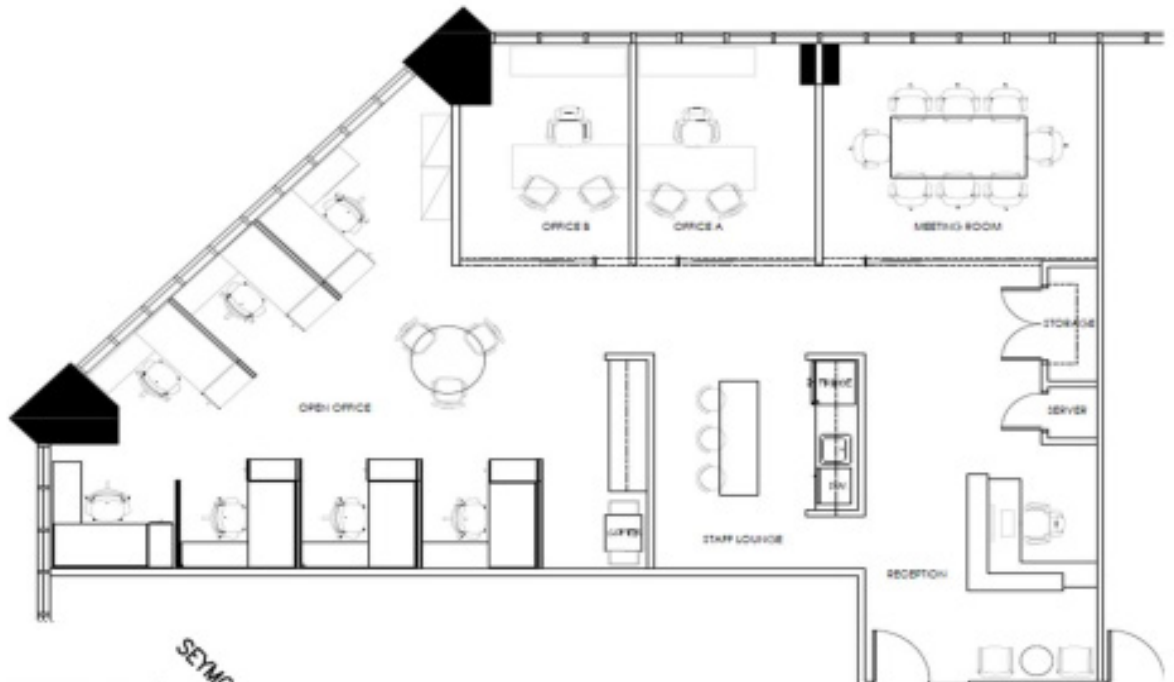

650 West Georgia Vancouver, B.C.

Suite 1710 - 1,751 sq.ft

All the information contained herein is subject to change or withdrawal without prior notice.
GWL Realty Advisors Inc.