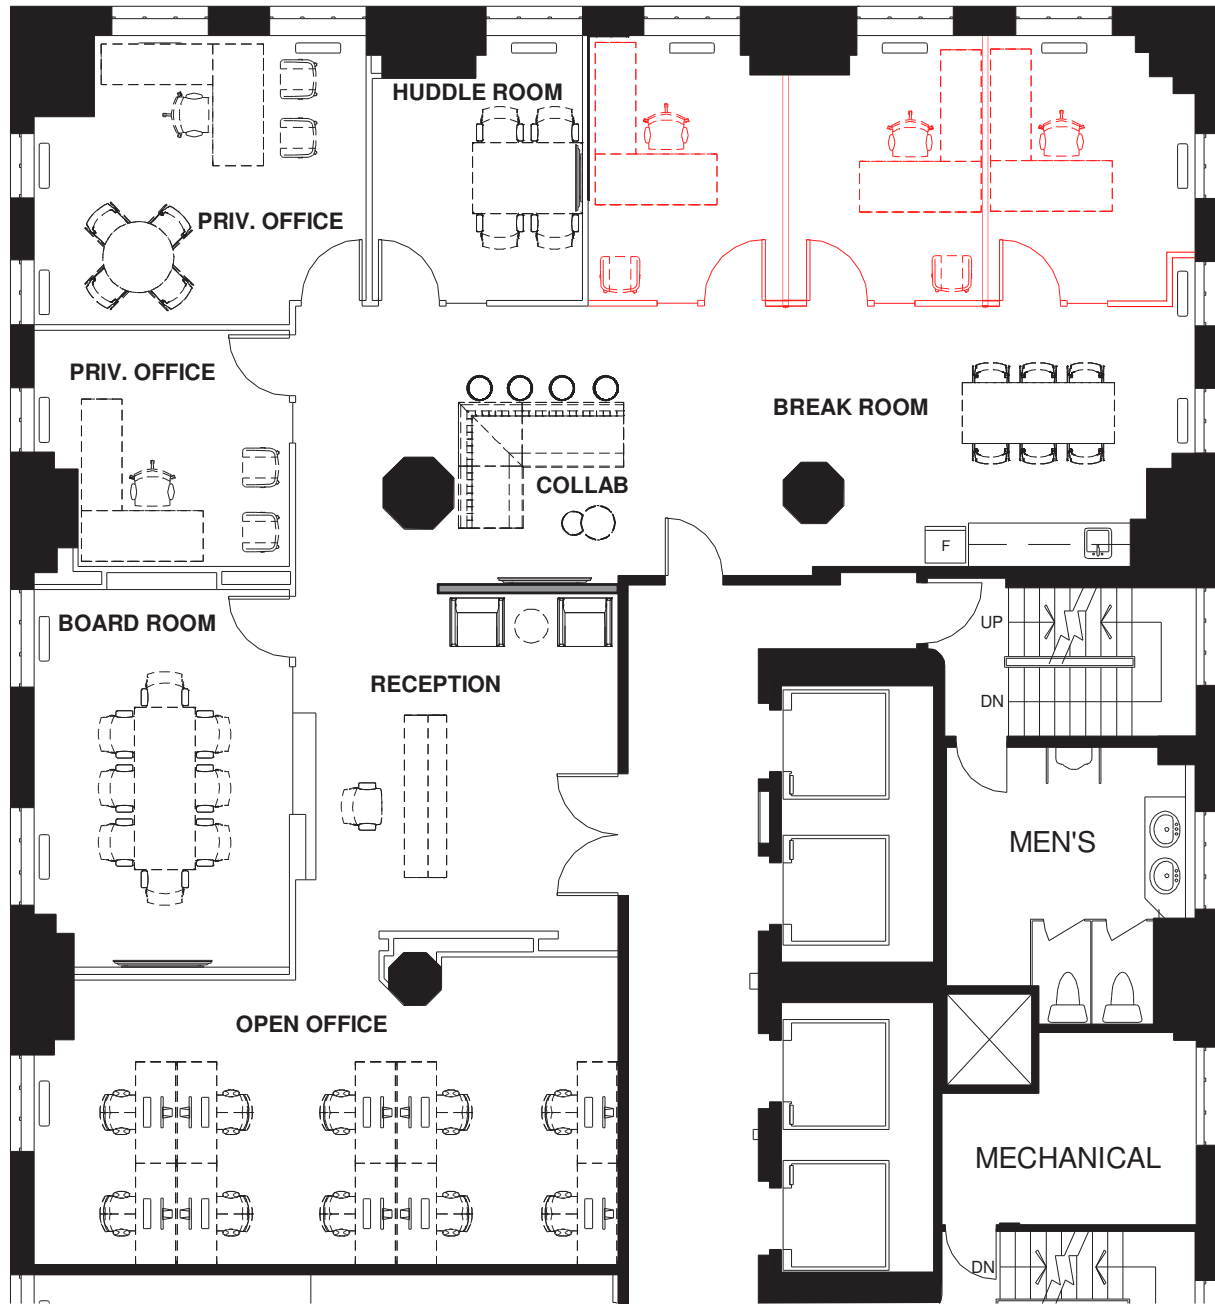

FLOOR PLAN

| ARTISANAL | LUMINOUS | MODERN | TEXTURAL |

PROGRAMMING:

- RECEPTION/LOUNGE
- BREAK ROOM
- BOARDROOM(10PPL)
- HUDDLE ROOM (4 PPL)
- PRIVATE OFFICE
- WORKSTATIONS
- COLLABORATION
- PRINT COPY

KEY PLAN

FINISH PALLETTE