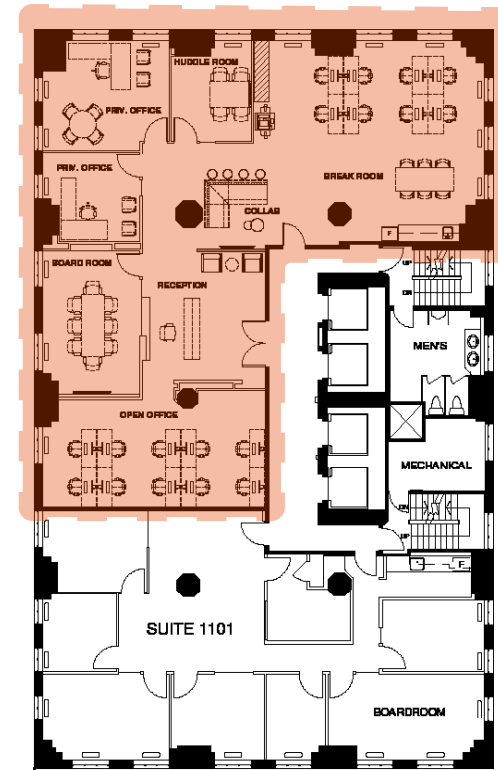

FLOOR PLAN

| ARTISANAL | LUMINOUS | MODERN | TEXTURAL |

PROGRAMMING:

- RECEPTION/LOUNGE
- BREAK ROOM
- BOARDROOM(10PPL)
- HUDDLE ROOM (4 PPL)
- PRIVATE OFFICE
- WORKSTATIONS
- COLLABORATION
- PRINT COPY

KEY PLAN