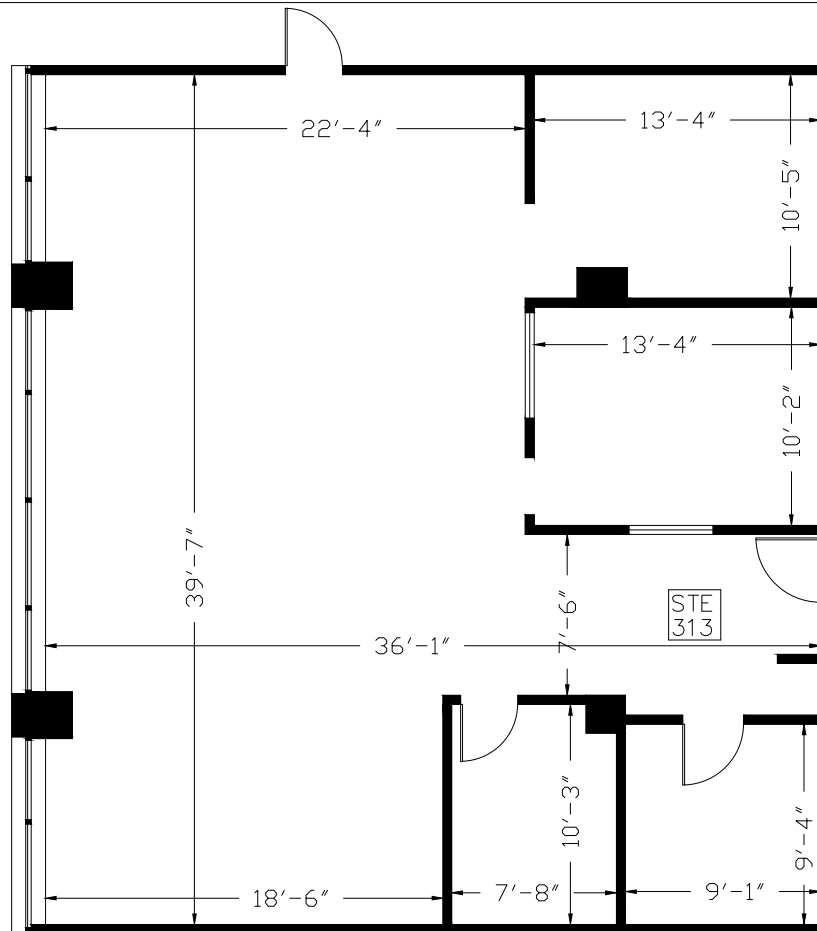

SUITF 313

Interior Dimensions are for reference only & are not used to calculate area

1371 NEILSON ROAD
3rd FLOOR - Suite 313

CITY OF TORONTO

AS MEASURED JUNE 1st. , 2015

ANSI/BOMA Z65.1-1996