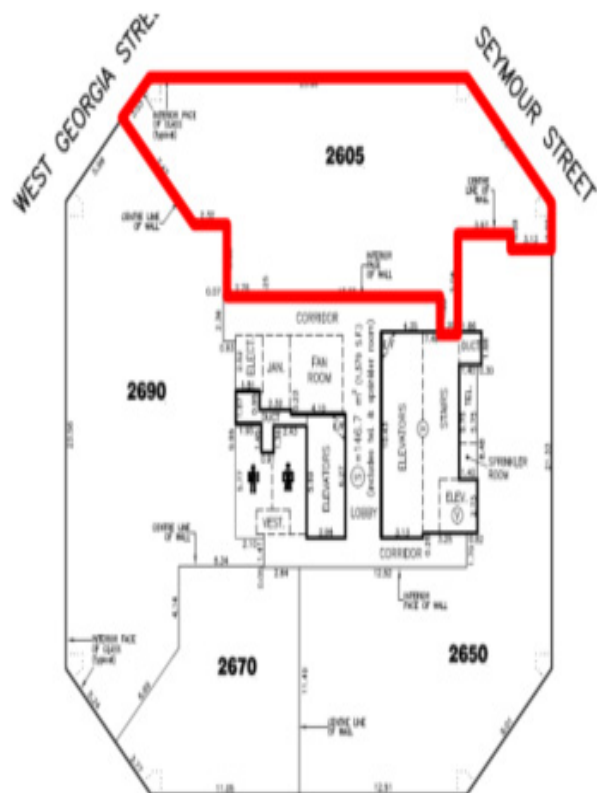

650 West Georgia Vancouver, B.C.

Suite 2605 - 3,406 sq.ft

All the information contained herein is subject to change or withdrawal without prior notice.
GWL Realty Advisors Inc.