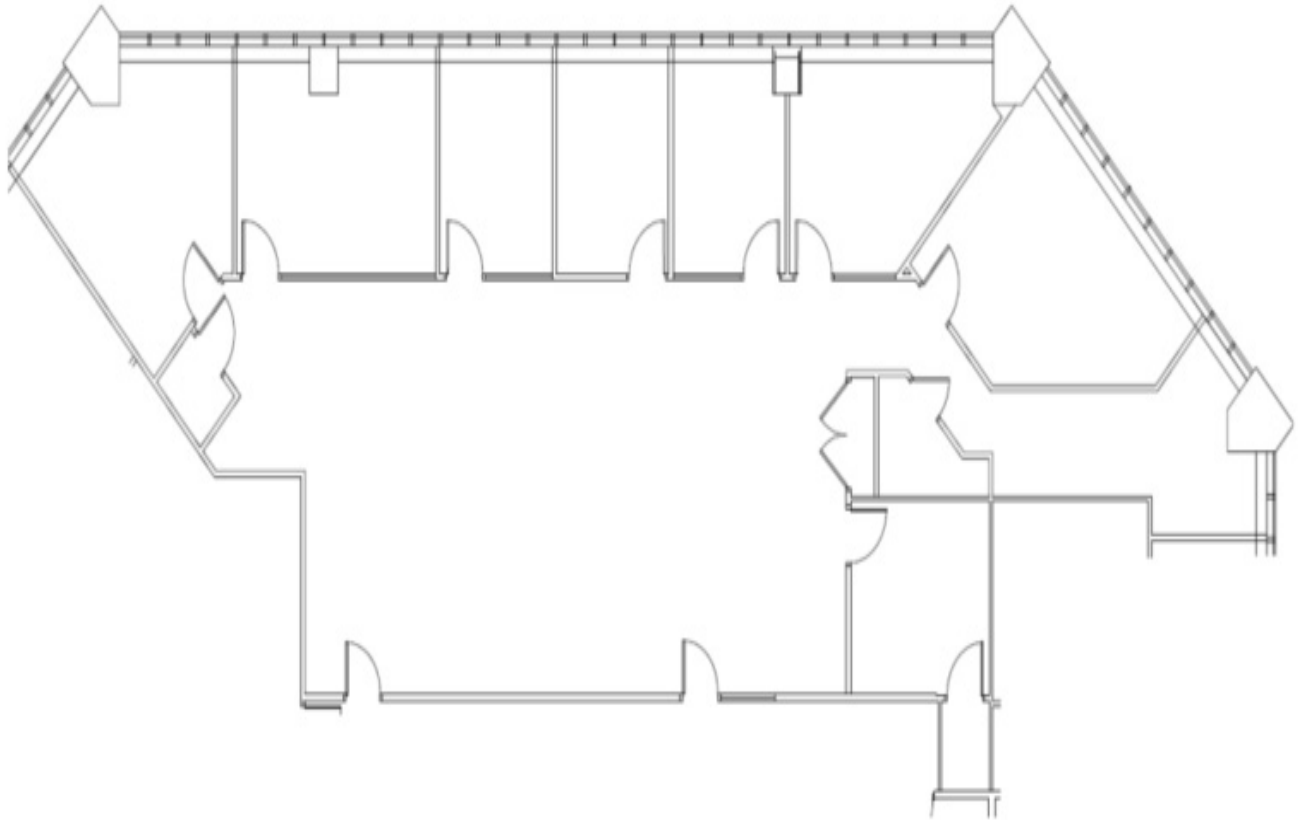

650 West Georgia Vancouver, B.C.

Suite 2605 - 3,406 sq.ft

All the information contained herein is subject to change or withdrawal without prior notice.
GWL Realty Advisors Inc.