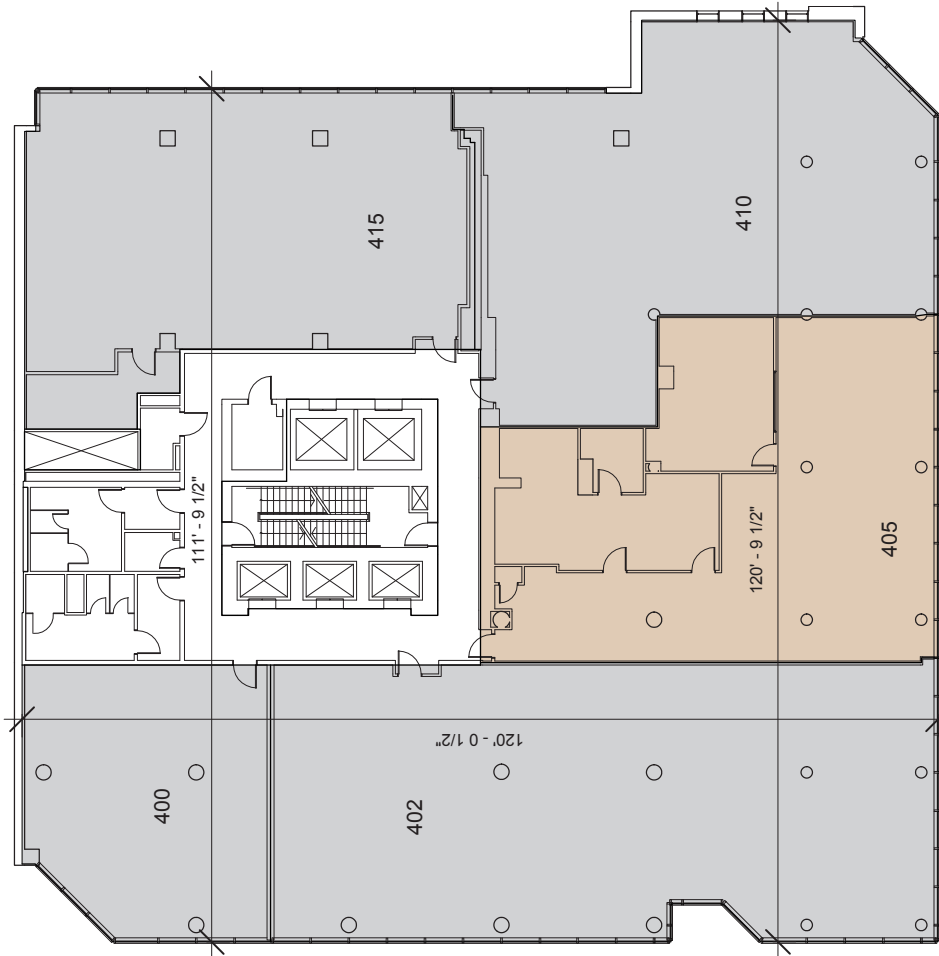

# 1791 Barrington Street

HALIFAX, NS

Suite 405

2,803 SF