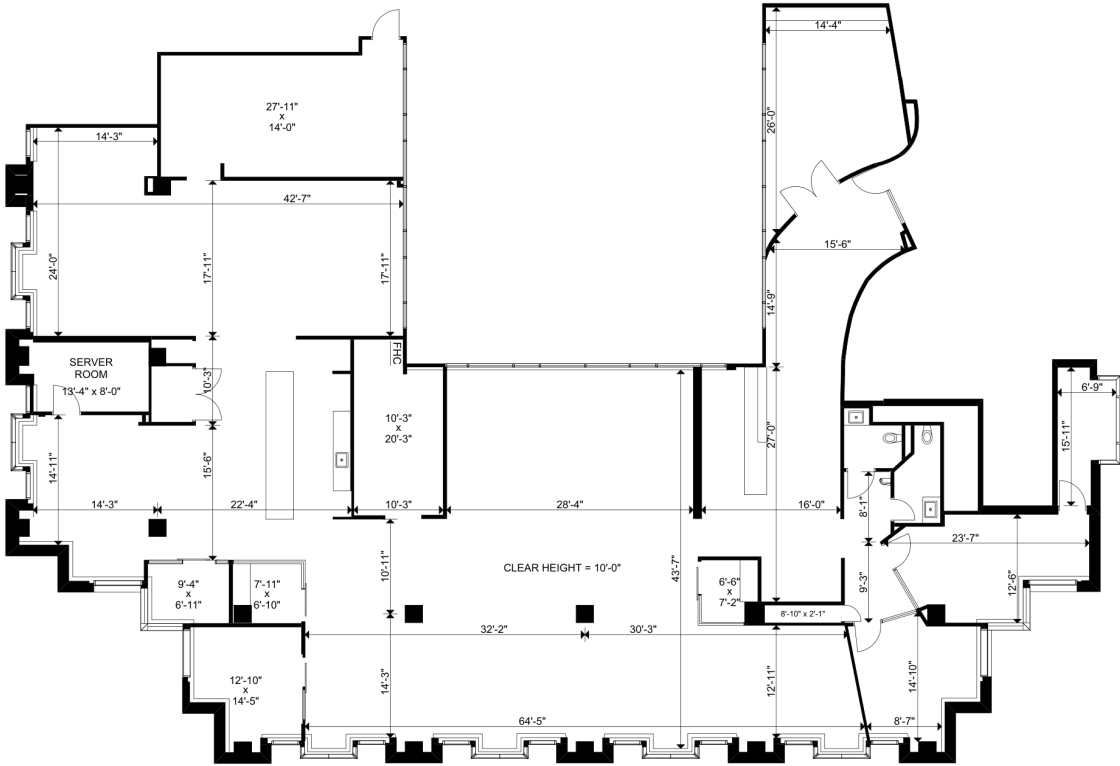

Suite 251

Available Immediately
Suitable for Office

AREA – 6,637 SF