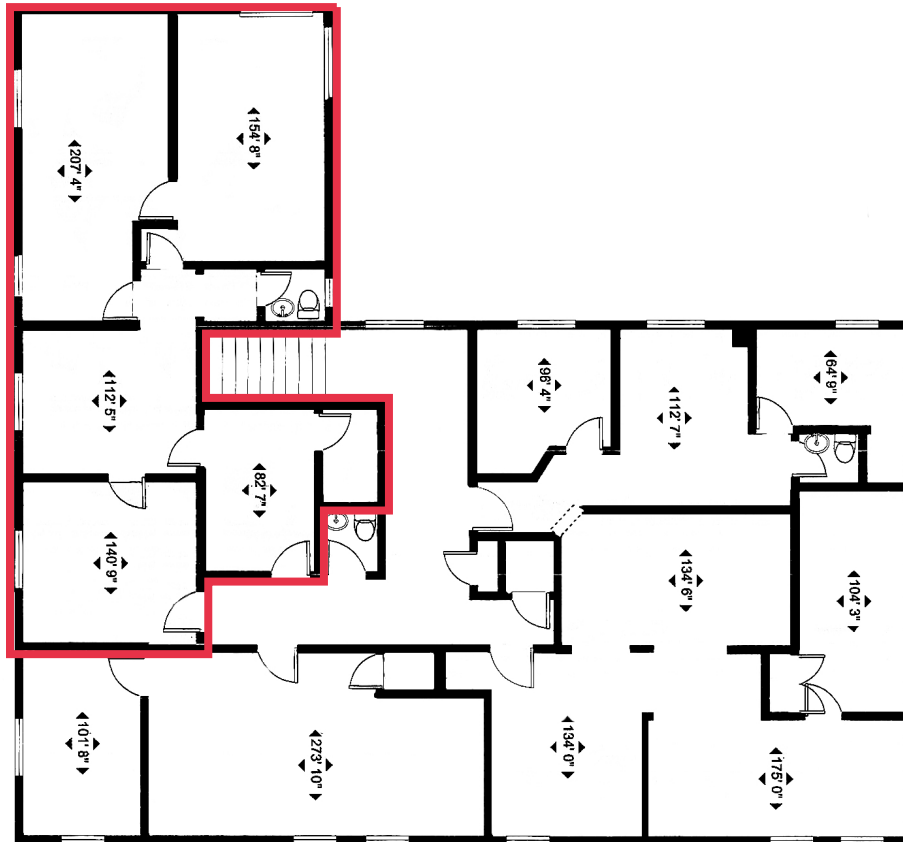

5 Pleasant Street

CHESTER, NS

Suite 203

695 SF

Jonathan Hartlen

Director, Leasing & Brokerage
Managing Associate Broker
T 902 482 9201 | M 902 209 9619
jhartlen@compassbroker.com

Darlene Bennett

Leasing Manager
Associate Broker
T 902 702 8580 | M 902 403 5265
dbennett@compassbroker.com