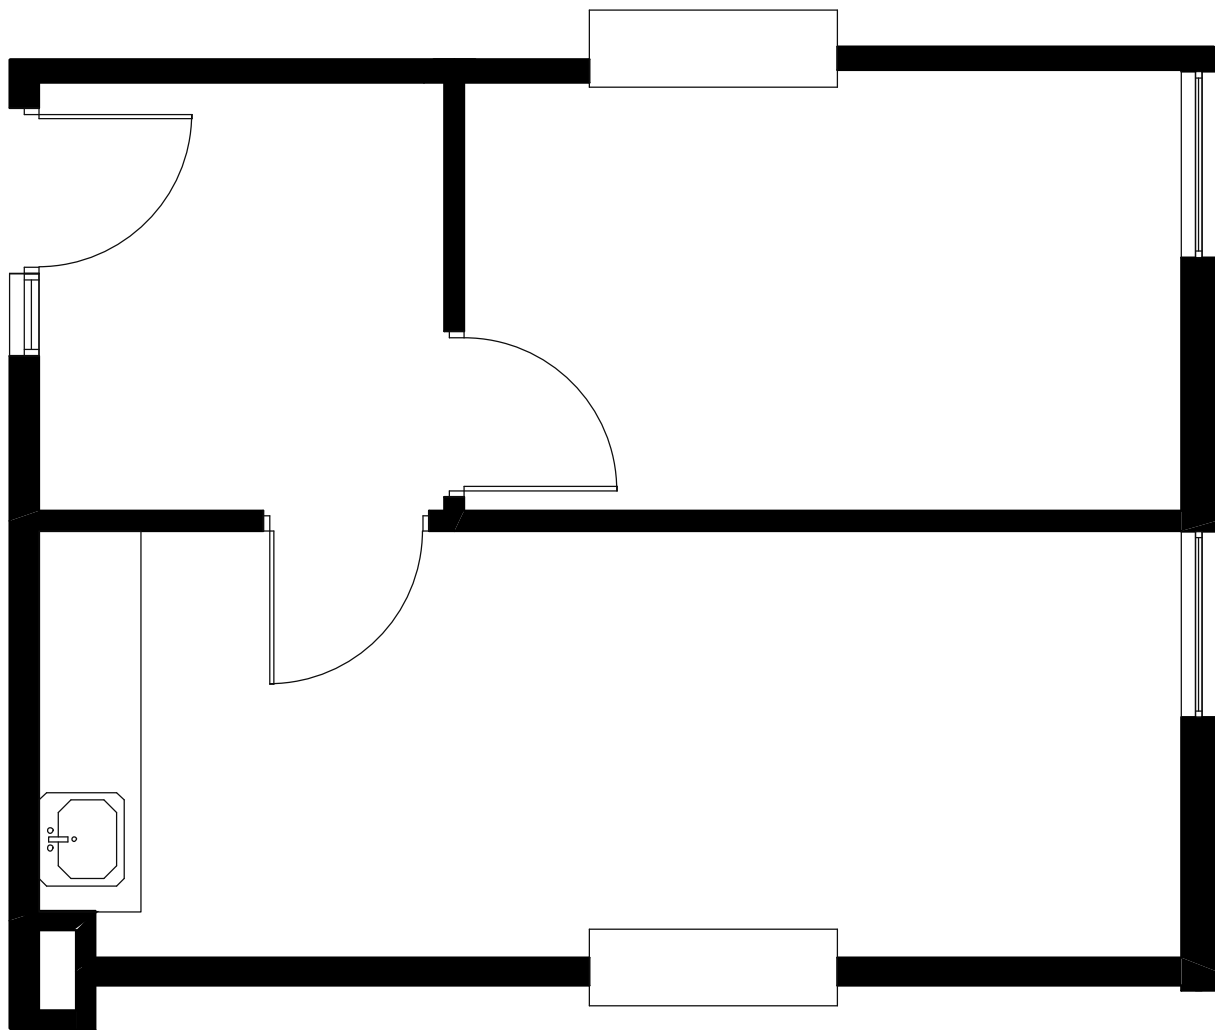

# 750 West Broadway

— Vancouver, BC

537 SQFT

#1210

N →

Peterson

Dimensions, square footage and floor plans are approximate only.  
The owner reserves the right to make modifications or changes without notice.