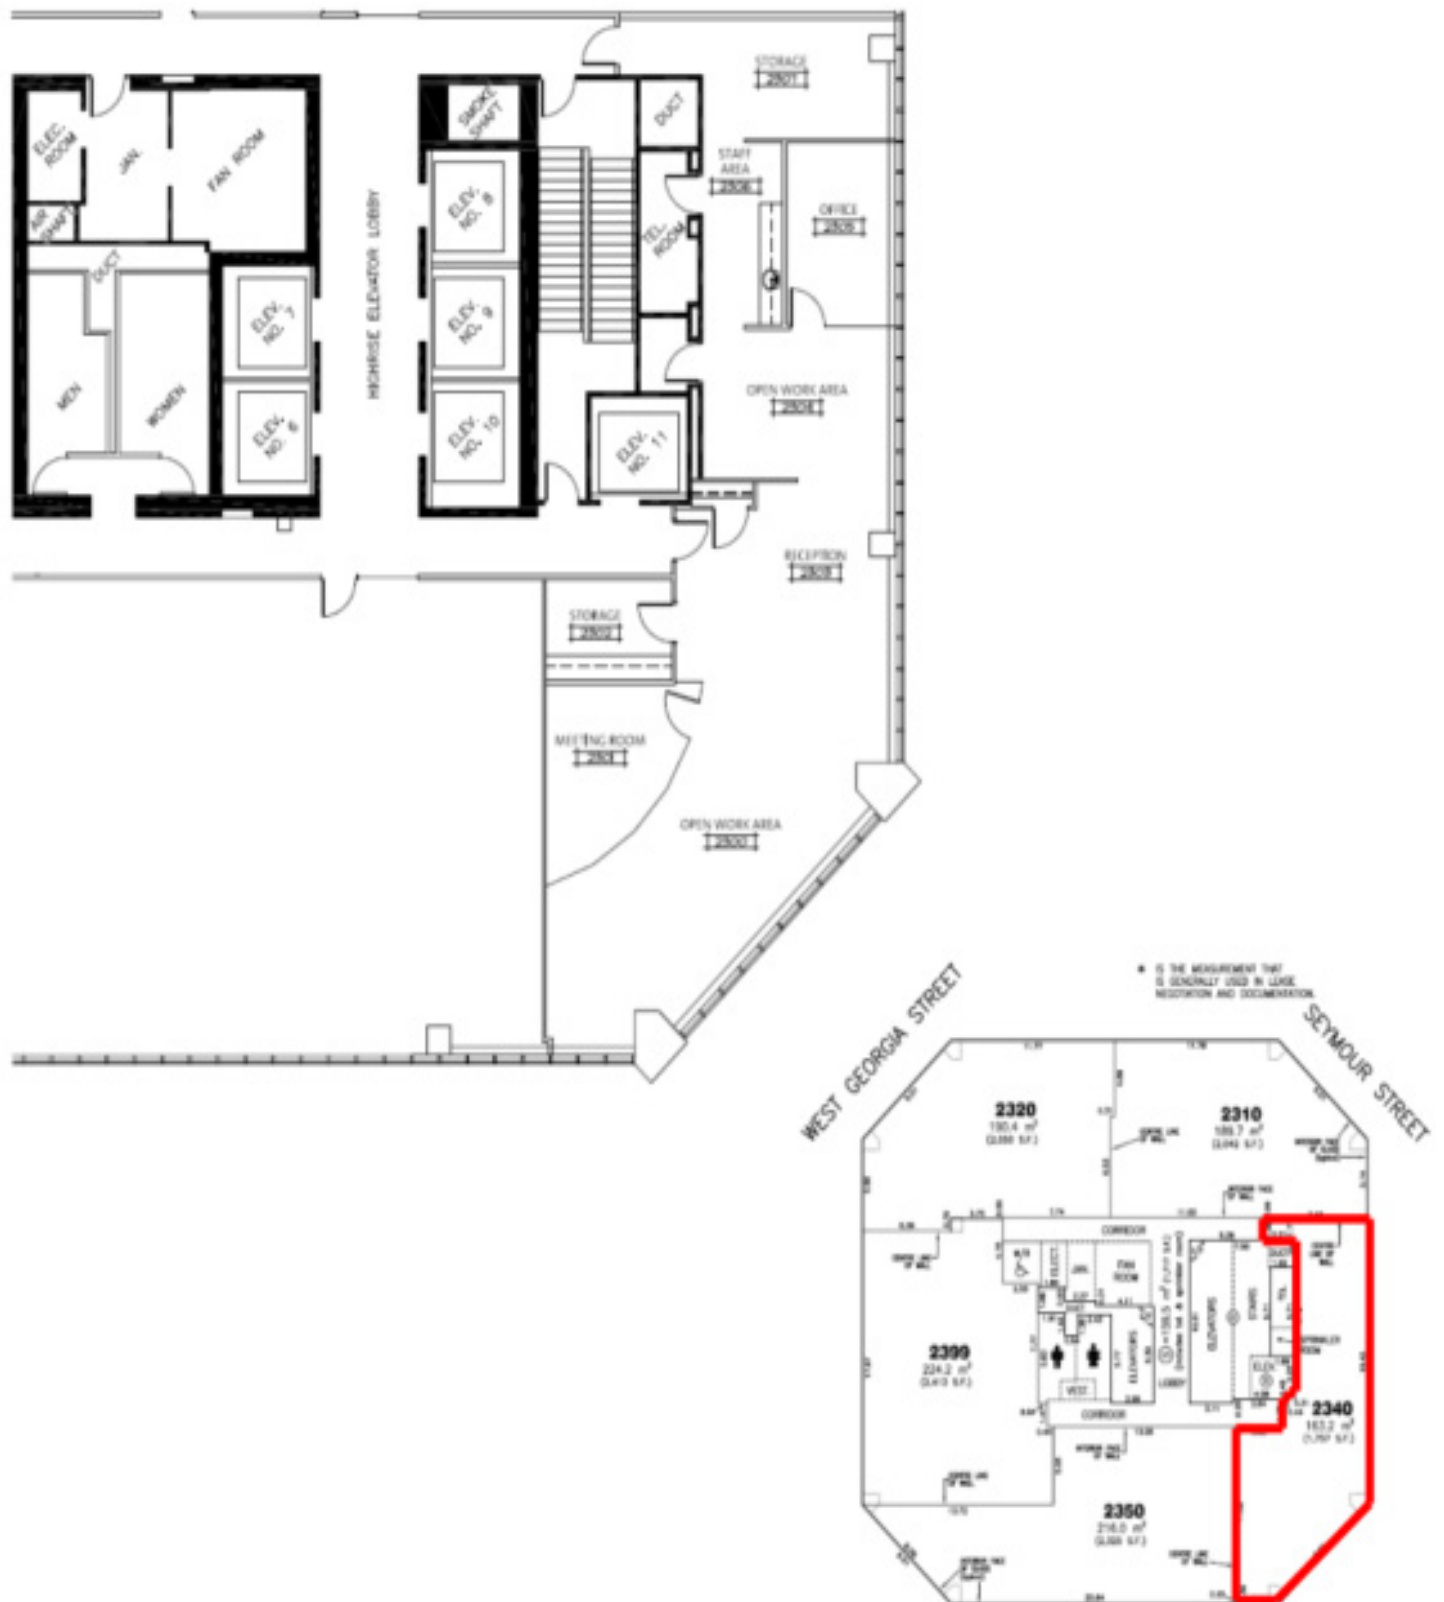

650 West Georgia Vancouver, B.C.

Suite 2340 - 2,042 sq.ft

All the information contained herein is subject to change or withdrawal without prior notice.
GWL Realty Advisors Inc.