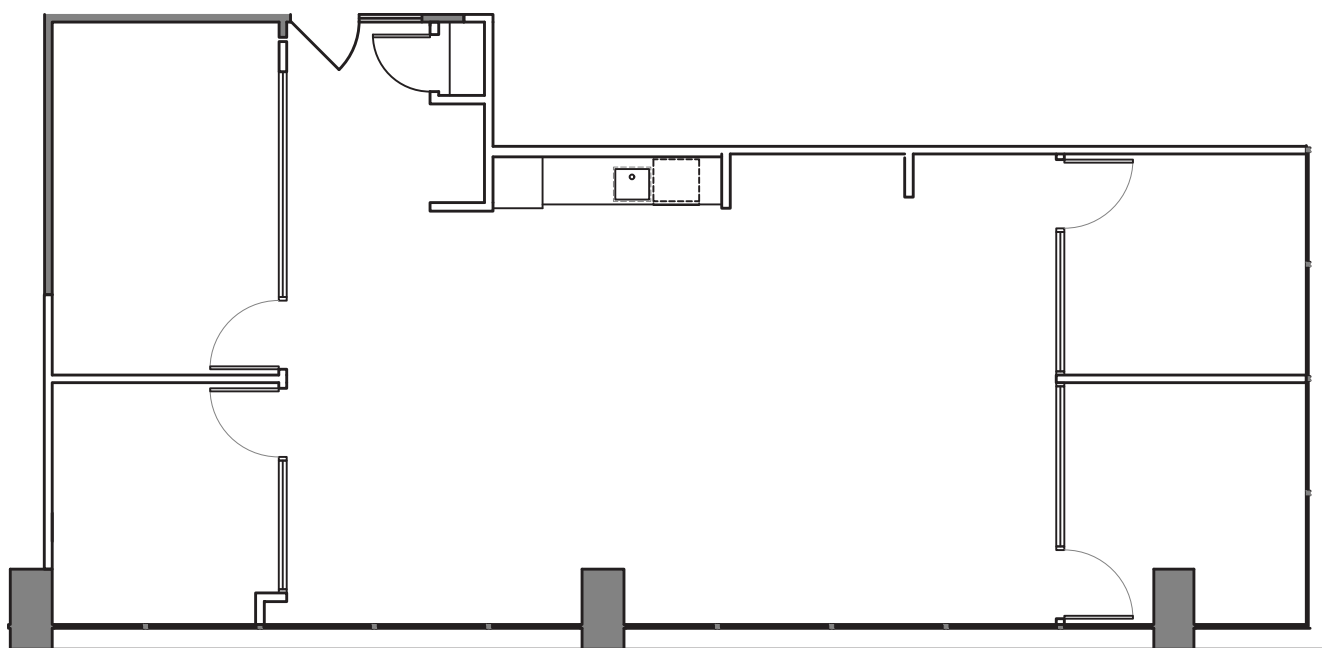

# 1166 Alberni Street

— Vancouver, BC

1,534 SQFT

#940

N →

Peterson

Dimensions, square footage and floor plans are approximate only.  
The owner reserves the right to make modifications or changes without notice.