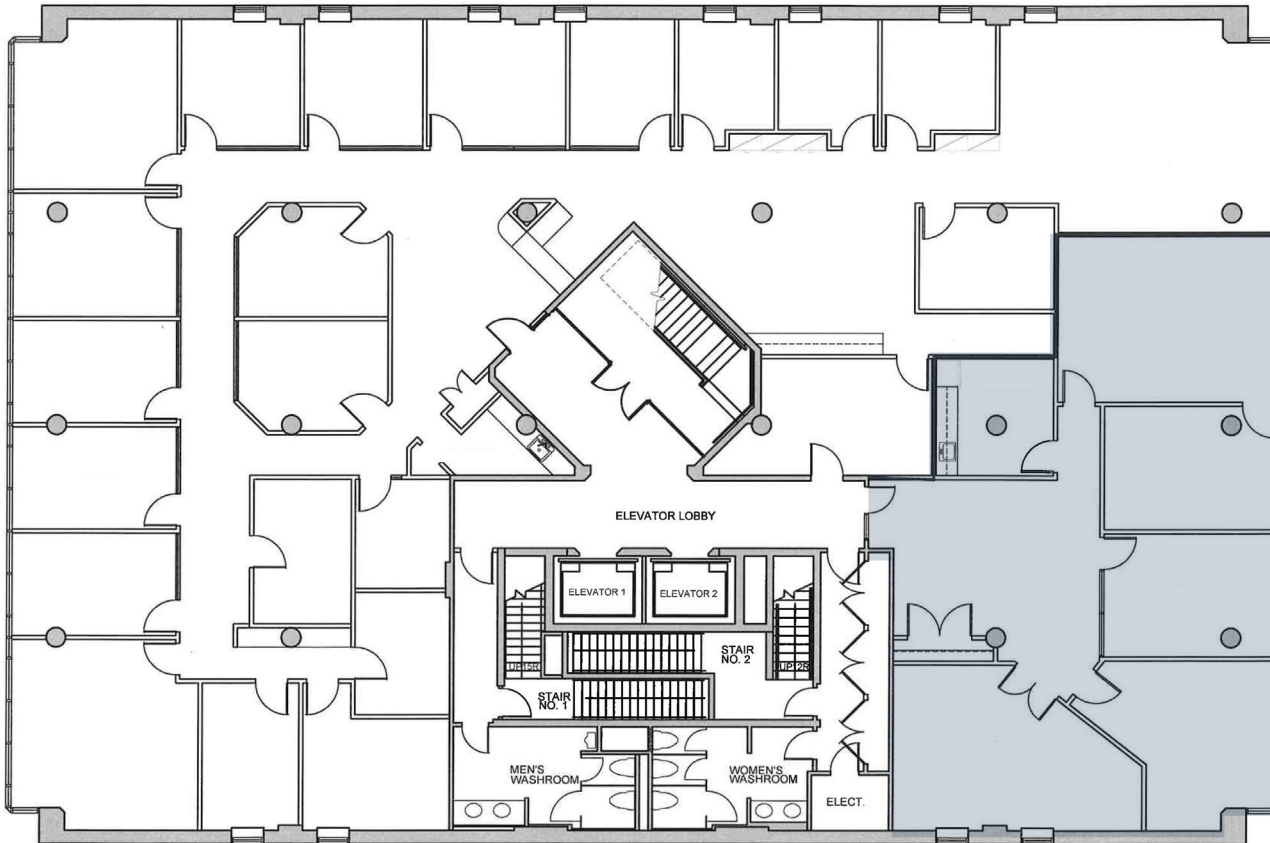

# 1718 Argyle Street

HALIFAX, NS

Suite 730

1,970 SF

Virtual Tour