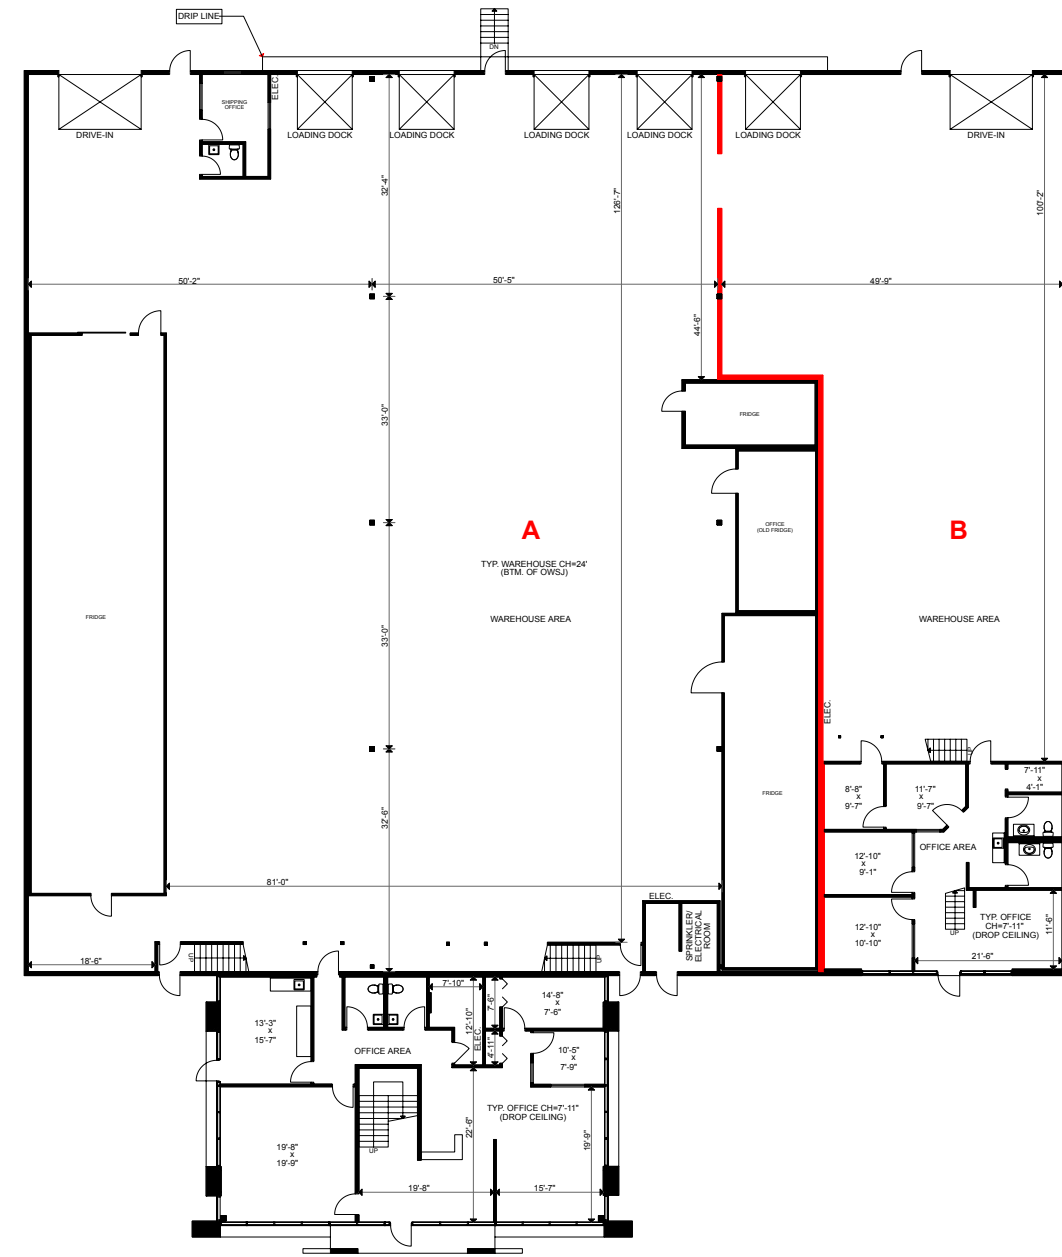

### Coast Warehousing Ltd

Version	Prepared: 13/04/2026
<b>FP2A</b>	Measured: 27/03/2026

1331 Kebet Way  
Port Coquitlam, British  
Columbia, Canada

### Floor 01

Prepared by Extreme Measures Inc. (EMI) for the exclusive use of the Client. Third-party reliance requires a reliance letter from EMI. The Measured Date, Prepared Date, or any other date on this document reflects only the work the Client has engaged EMI to perform and may not represent current conditions.