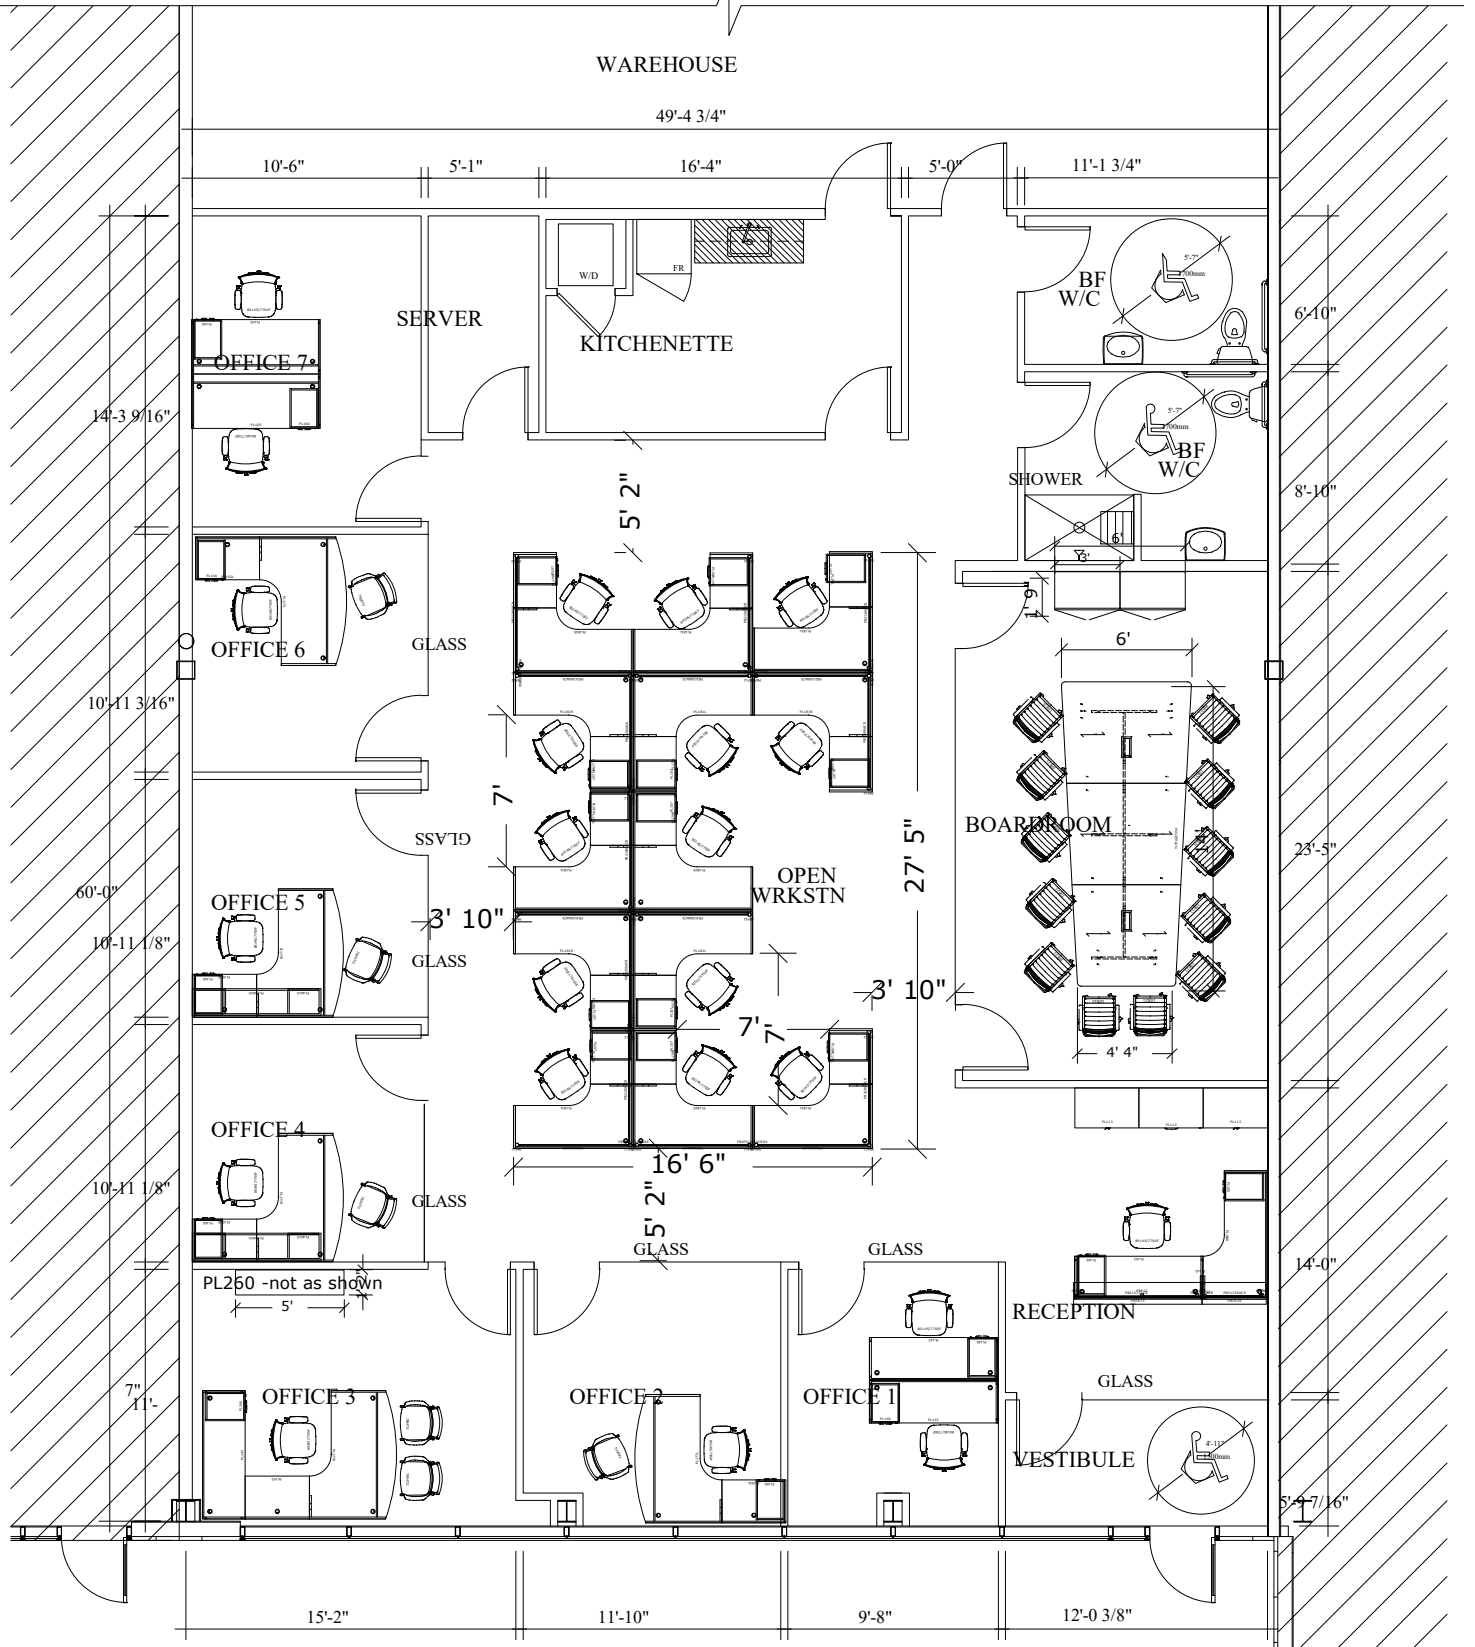

WAREHOUSE

49'-4 3/4"

FURNITURE - FOR REFERENCE ONLY

02
KEY PLAN: SUITE
NOTES
SP02 1/8" = 1'-0"