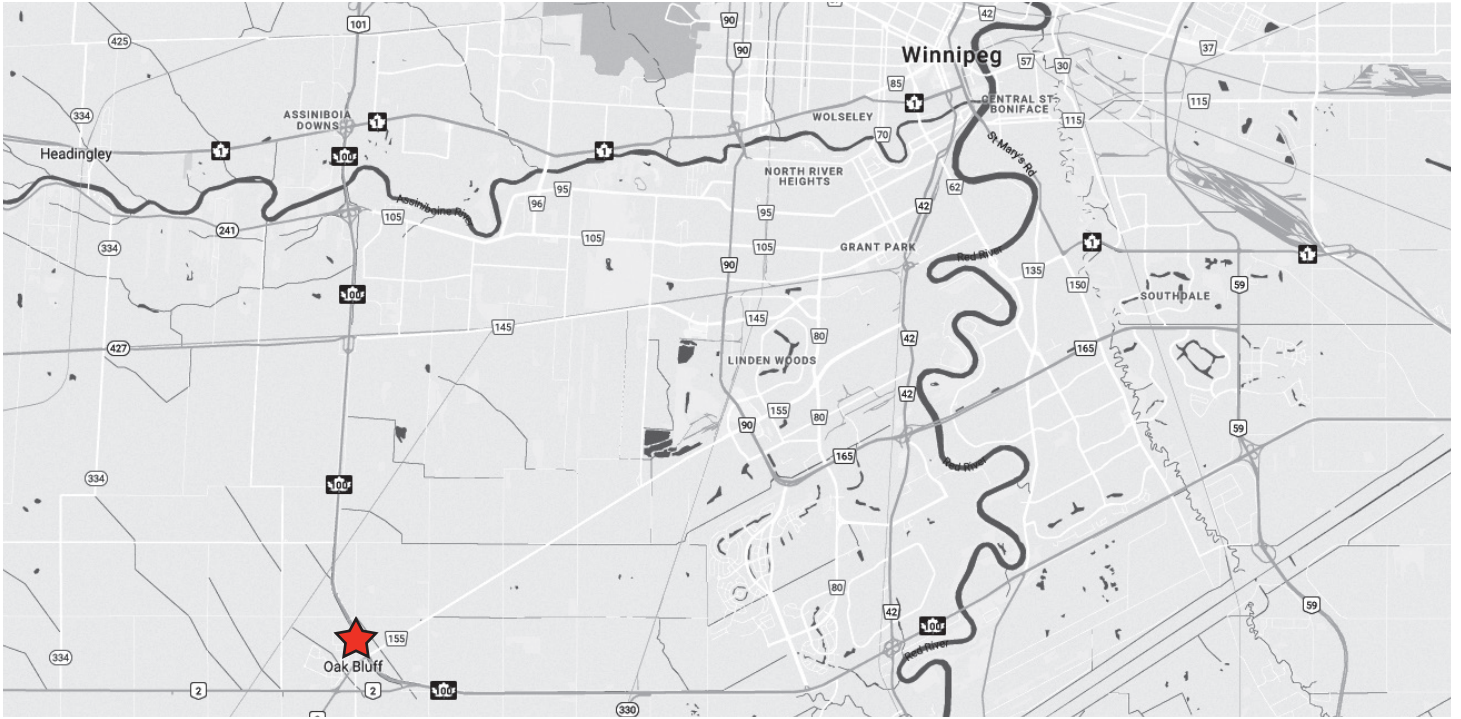

**Get more
information**

Tom Snowden
D +1 204 560 1511
C +1 204 218 6645

**AVISON
YOUNG**

Images - Warehouse

145 Oakland Road, Oak Bluff, MB

**Get more
information**

Tom Snowden
D +1 204 560 1511
C +1 204 218 6645

**AVISON
YOUNG**

Location

145 Oakland Road, Oak Bluff, MB

**Get more
information**

Tom Snowden
D +1 204 560 1511
C +1 204 218 6645

**AVISON
YOUNG**

Call for more information

Tom Snowdon
Senior Associate
204 560 1511
tom.snowdon@avisonyoung.com