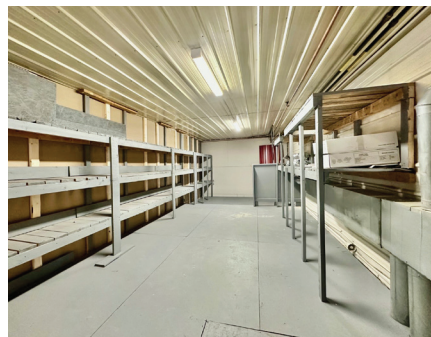

Images - Office & Mezzanine

145 Oakland Road, Oak Bluff, MB

**Get more
information**

Tom Snowden
D +1 204 560 1511
C +1 204 218 6645

**AVISON
YOUNG**