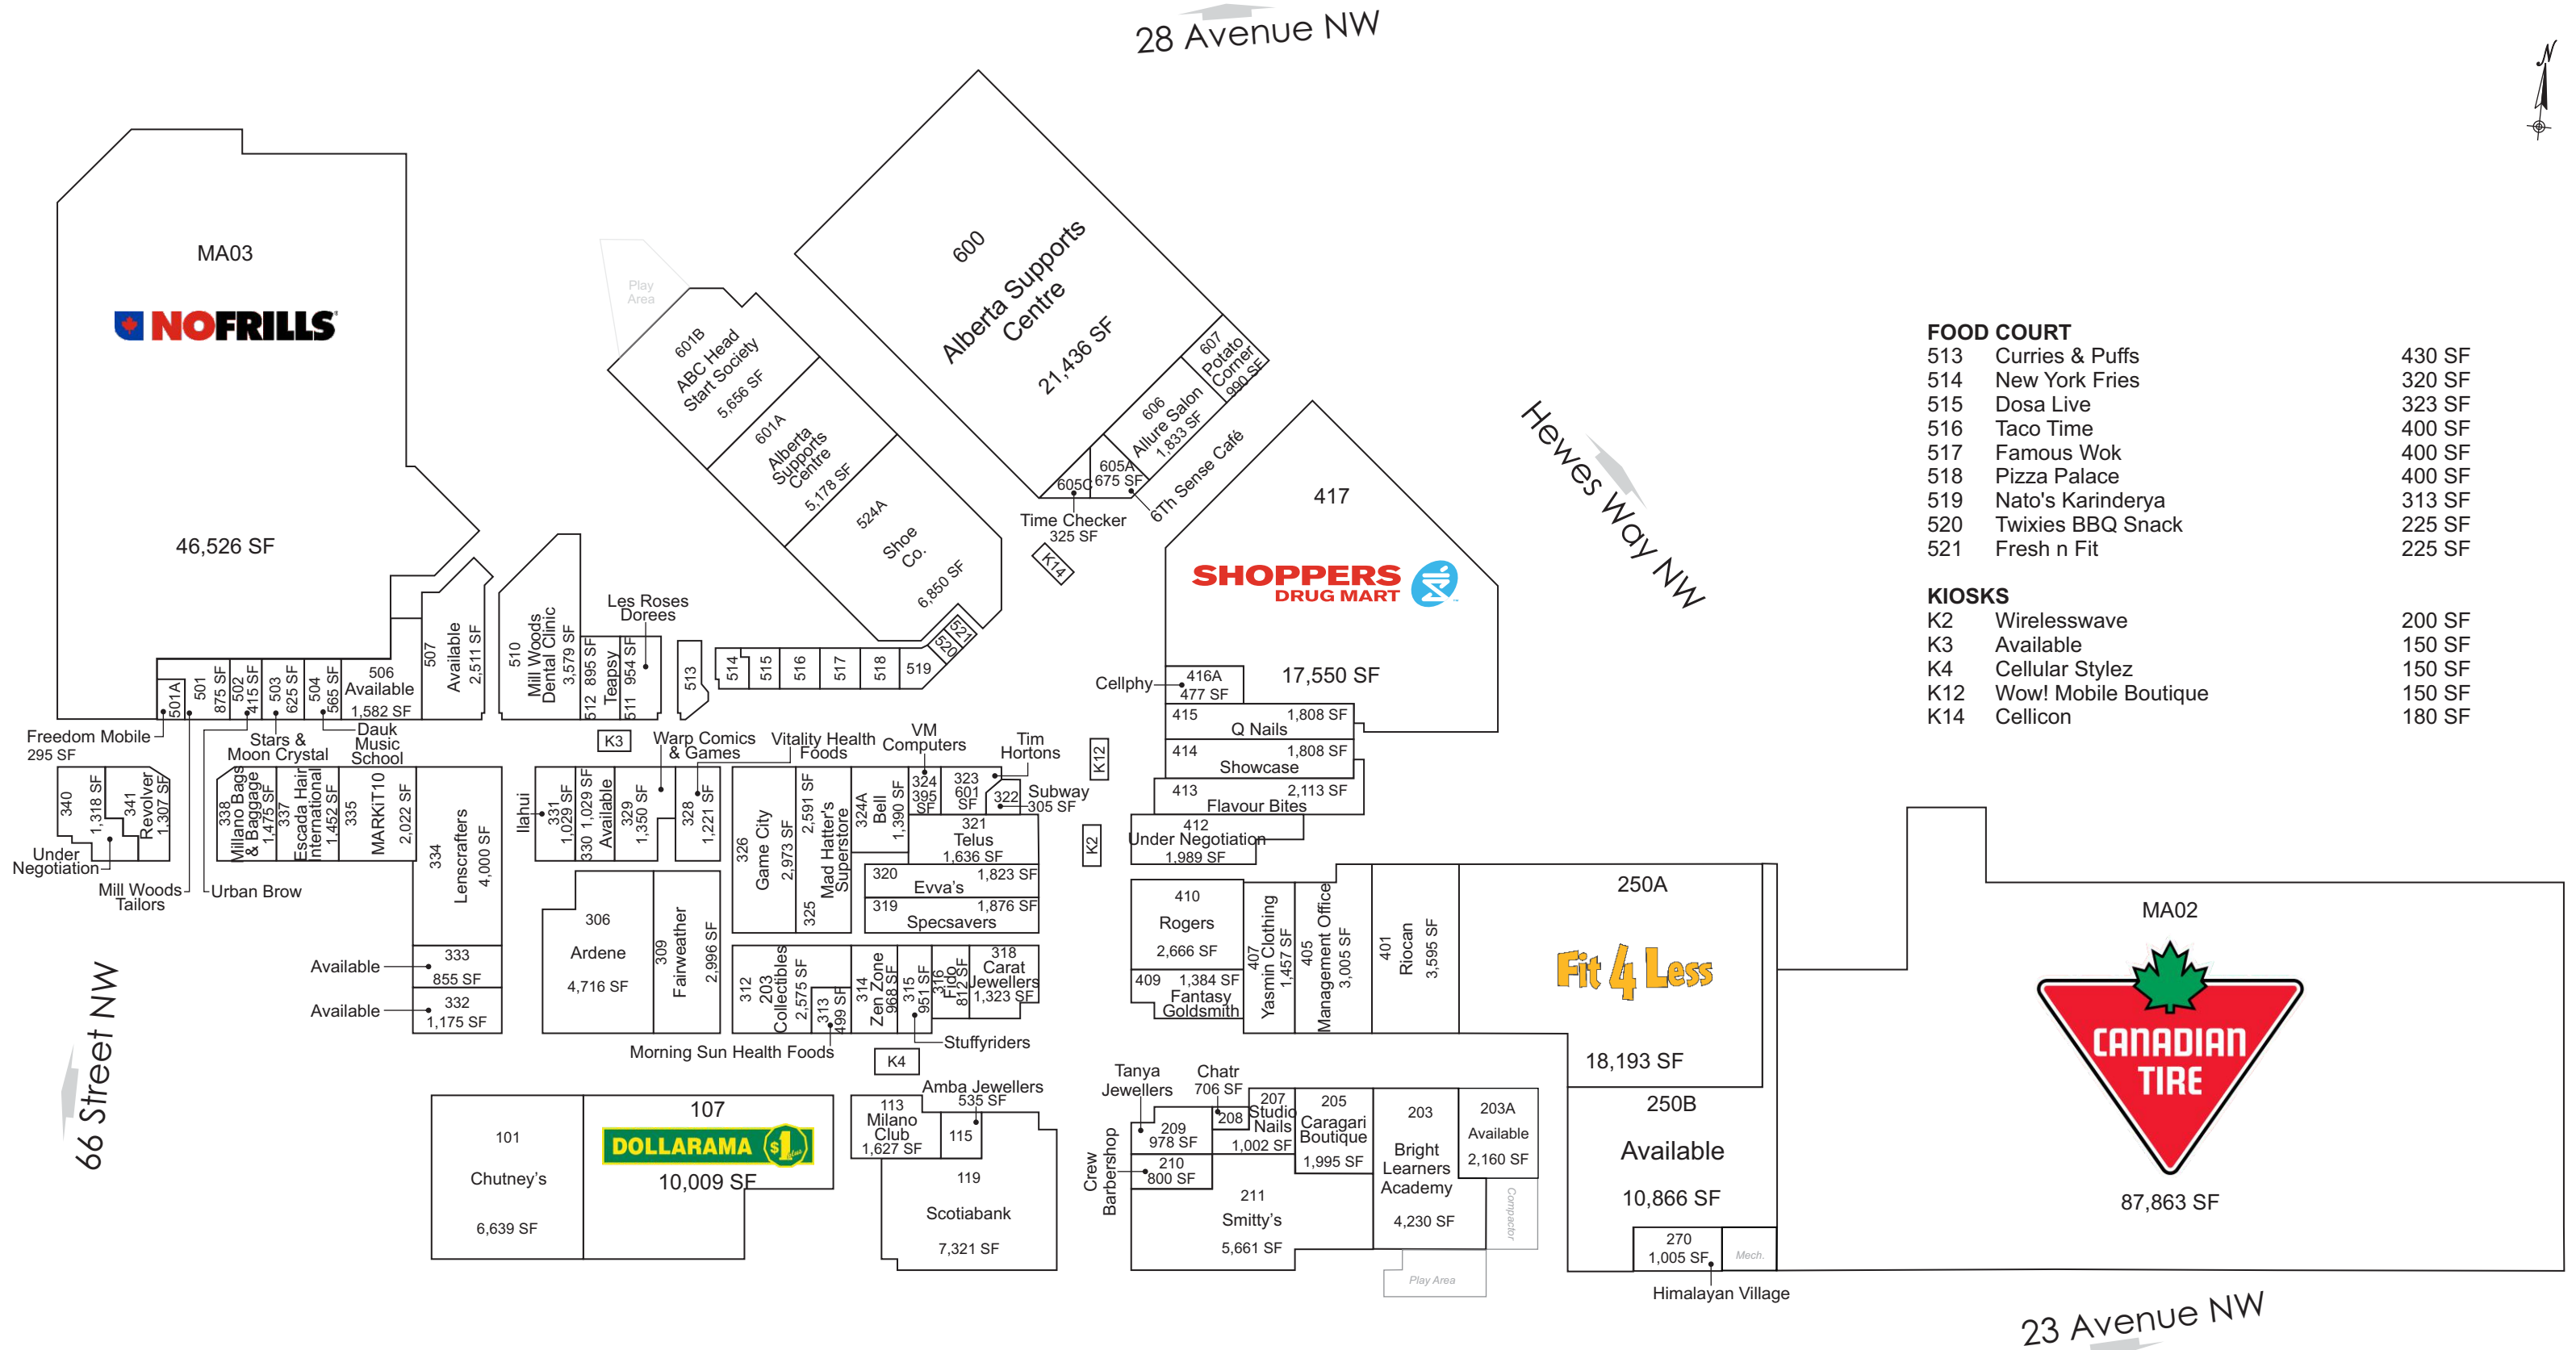

Mill Woods Town Centre

Edmonton, AB

This site plan is presented solely for the purpose of identifying the approximate location of the buildings as presently contemplated by the owner/landlord. Building dimensions, access and parking areas, existing tenant locations and identities are approximate and subject to change at the owner's discretion from time to time without notice. The information provided herein should be otherwise verified and is not intended to be relied upon in the form presented.