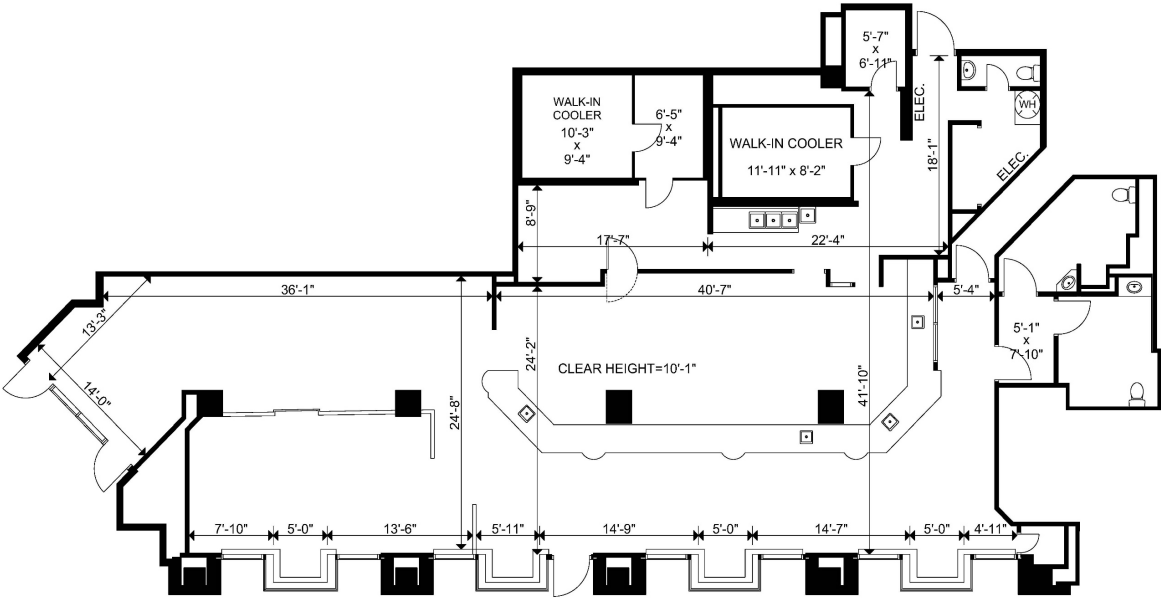

# Suite 101

Available Immediately  
Suitable for Retail

AREA – 3,431 SF

1  
Kitchen

1  
Washrooms