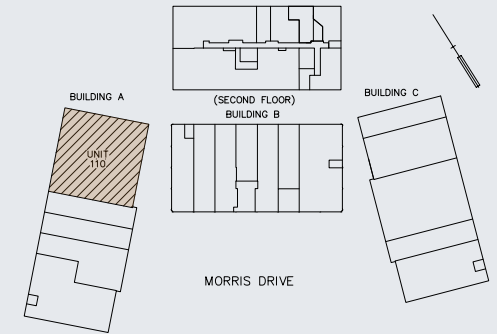

11 Morris Drive

DARTMOUTH, NS

Suite 110

10,251 SF

Jonathan Hartlen, SIOR

Director, Leasing & Brokerage
 Managing Associate Broker
 T 902 482 9201 | M 902 209 9619
 jhartlen@compassbroker.com

Darlene Bennett