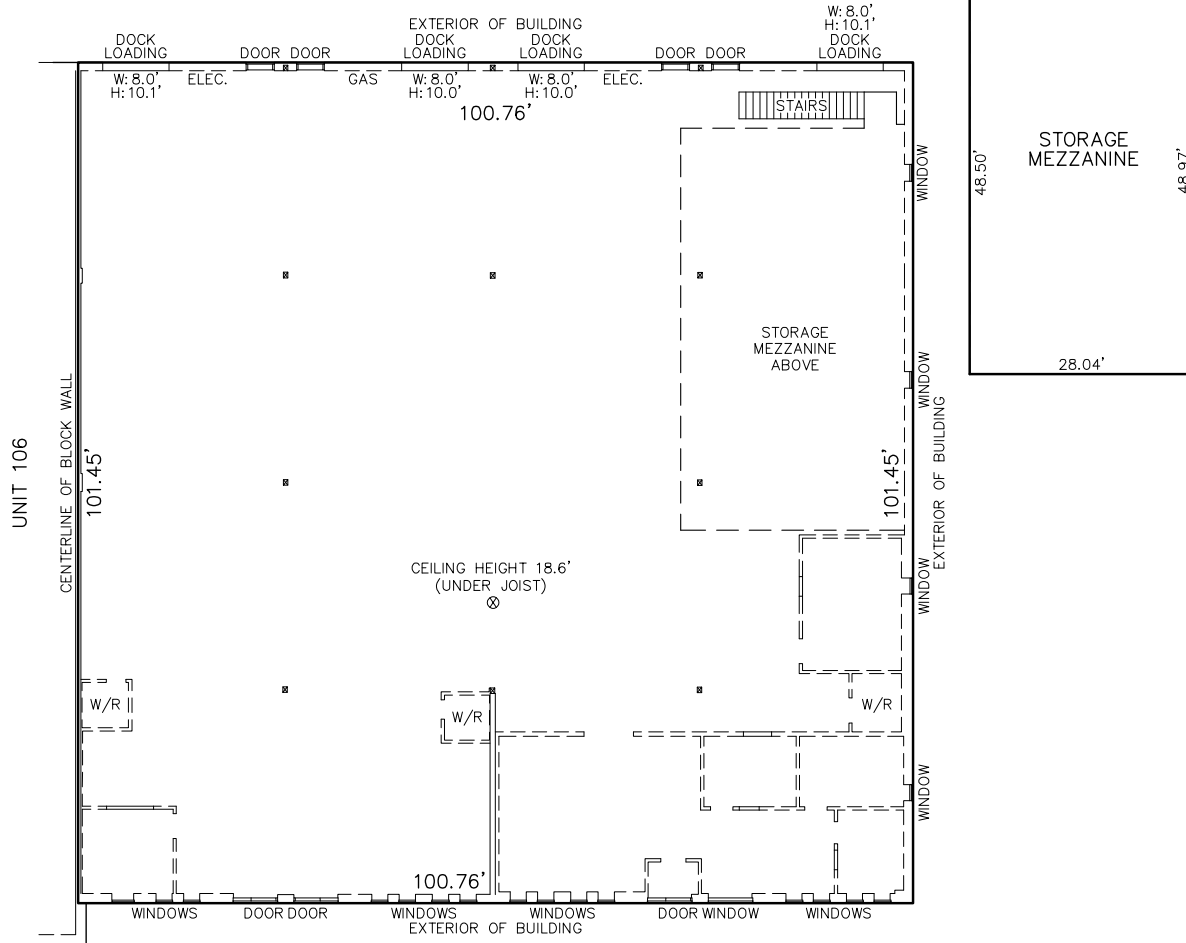

11 Morris Drive

DARTMOUTH, NS

Suite 110

10,251 SF

Jonathan Hartlen, SIOR

Director, Leasing & Brokerage
 Managing Associate Broker
 T 902 482 9201 | M 902 209 9619
 jhartlen@compassbroker.com

Darlene Bennett