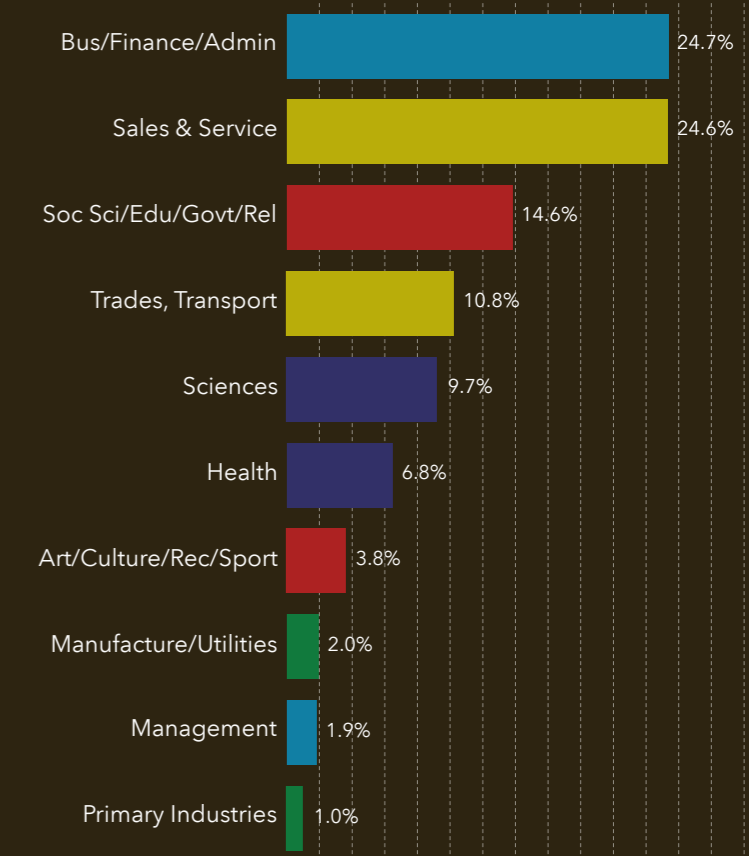

KEY FACTS

11900 No 1 Rd, Richmond, British Columbia, V7E 1S9 2

Lifestage Stage

Social Groups

Occupation Type

KEY FACTS

11900 No 1 Rd, Richmond, British Columbia, V7E 1S9 2

Lifestage Stage

Social Groups

Occupation Type

KEY FACTS

11900 No 1 Rd, Richmond, British Columbia, V7E 1S9 2

Lifestage Stage

Social Groups

Occupation Type