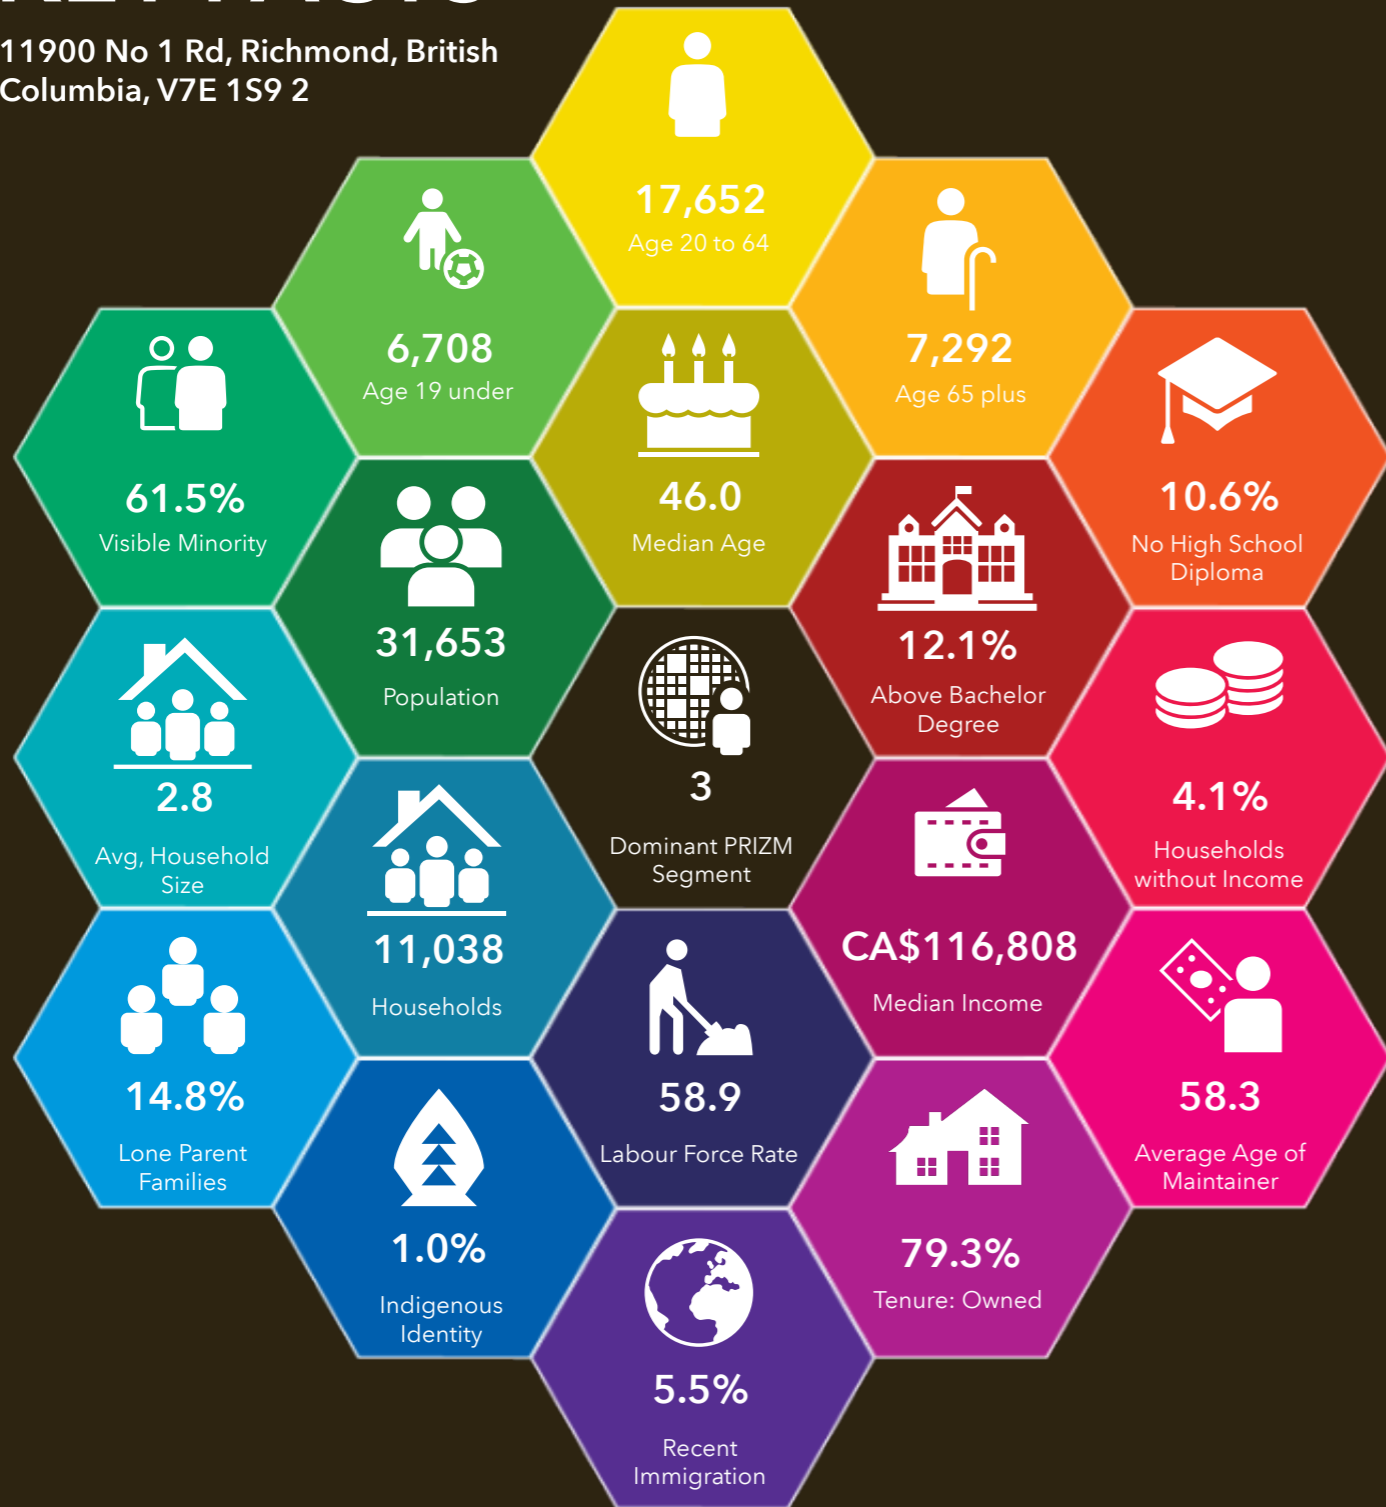

KEY FACTS

11900 No 1 Rd, Richmond, British Columbia, V7E 1S9 2

Lifestage Stage

Social Groups

Occupation Type

KEY FACTS

11900 No 1 Rd, Richmond, British Columbia, V7E 1S9 2

Lifestage Stage

Social Groups

Occupation Type

KEY FACTS

11900 No 1 Rd, Richmond, British Columbia, V7E 1S9 2

Lifestage Stage

Social Groups

Occupation Type