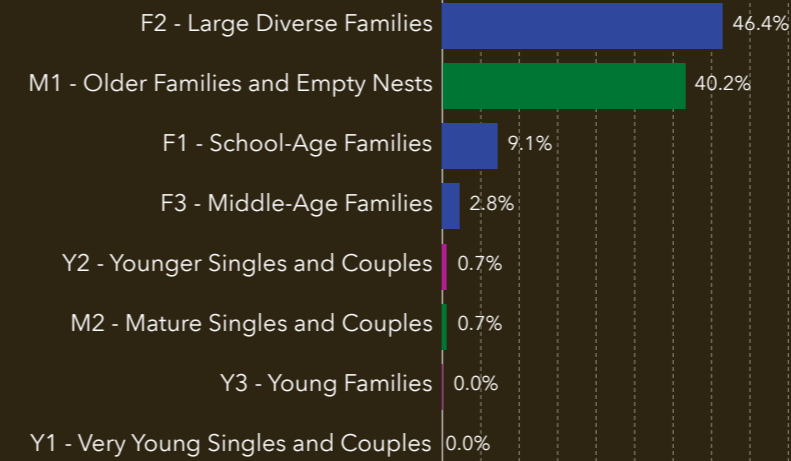

KEY FACTS

11900 No 1 Rd, Richmond, British Columbia, V7E 1S9 2

Lifestage Stage

Social Groups

Occupation Type

KEY FACTS

11900 No 1 Rd, Richmond, British Columbia, V7E 1S9 2

Lifestage Stage

Social Groups

Occupation Type

KEY FACTS

11900 No 1 Rd, Richmond, British Columbia, V7E 1S9 2

Lifestage Stage

Social Groups

Occupation Type