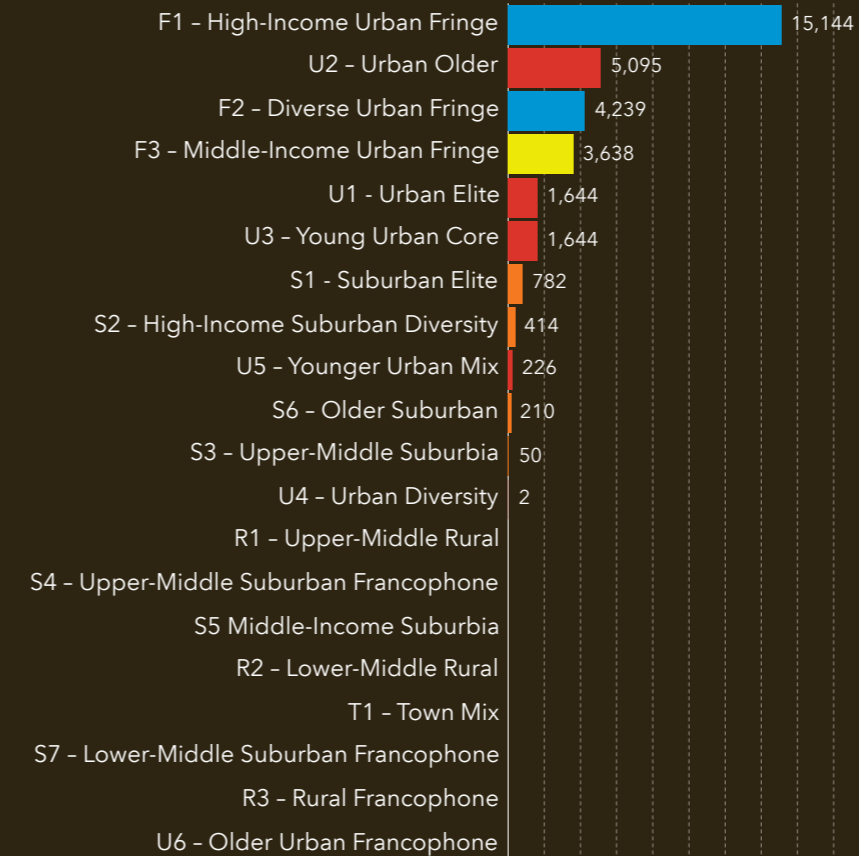

KEY FACTS

11900 No 1 Rd, Richmond, British Columbia, V7E 1S9 2

Lifestage Stage

Social Groups

Occupation Type

KEY FACTS

11900 No 1 Rd, Richmond, British Columbia, V7E 1S9 2

Lifestage Stage

Social Groups

Occupation Type

KEY FACTS

11900 No 1 Rd, Richmond, British Columbia, V7E 1S9 2

Lifestage Stage

Social Groups

Occupation Type