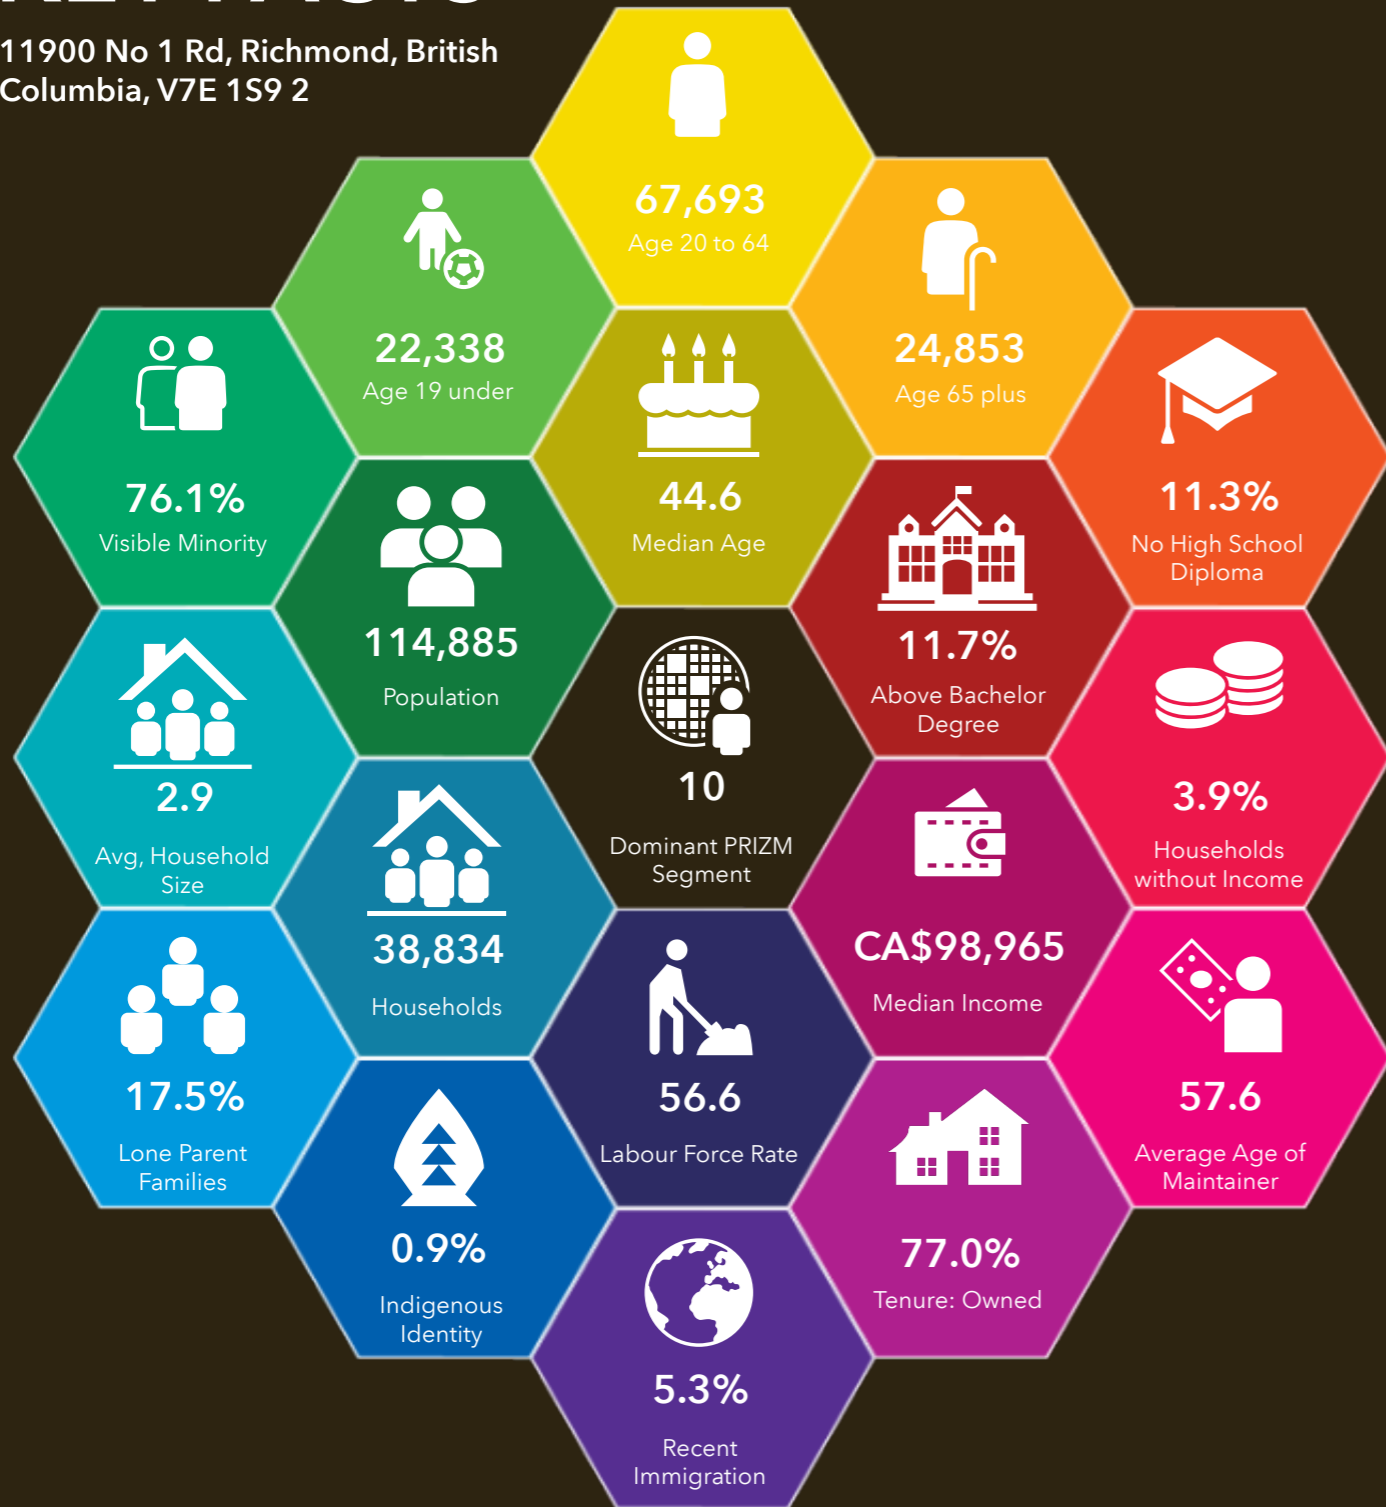

KEY FACTS

11900 No 1 Rd, Richmond, British Columbia, V7E 1S9 2

Lifestage Stage

Social Groups

Occupation Type

KEY FACTS

11900 No 1 Rd, Richmond, British Columbia, V7E 1S9 2

Lifestage Stage

Social Groups

Occupation Type

KEY FACTS

11900 No 1 Rd, Richmond, British Columbia, V7E 1S9 2

Lifestage Stage

Social Groups

Occupation Type