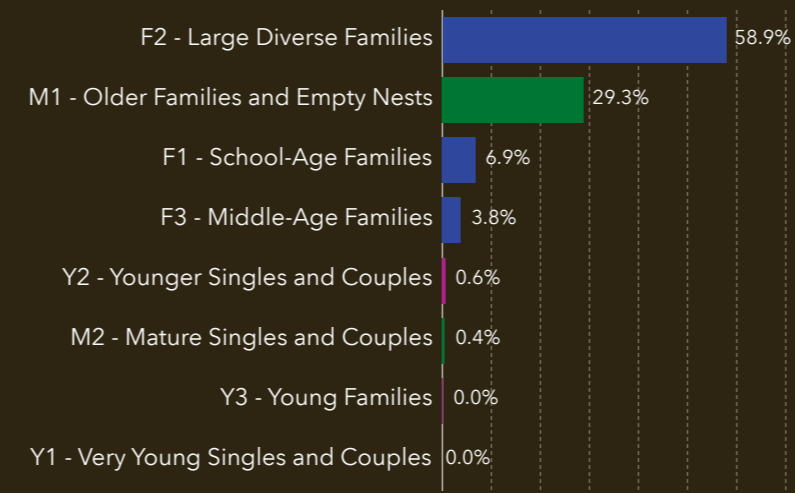

KEY FACTS

11900 No 1 Rd, Richmond, British Columbia, V7E 1S9 2

Lifestage Stage

Social Groups

Occupation Type

KEY FACTS

11900 No 1 Rd, Richmond, British Columbia, V7E 1S9 2

Lifestage Stage

Social Groups

Occupation Type

KEY FACTS

11900 No 1 Rd, Richmond, British Columbia, V7E 1S9 2

Lifestage Stage

Social Groups

Occupation Type