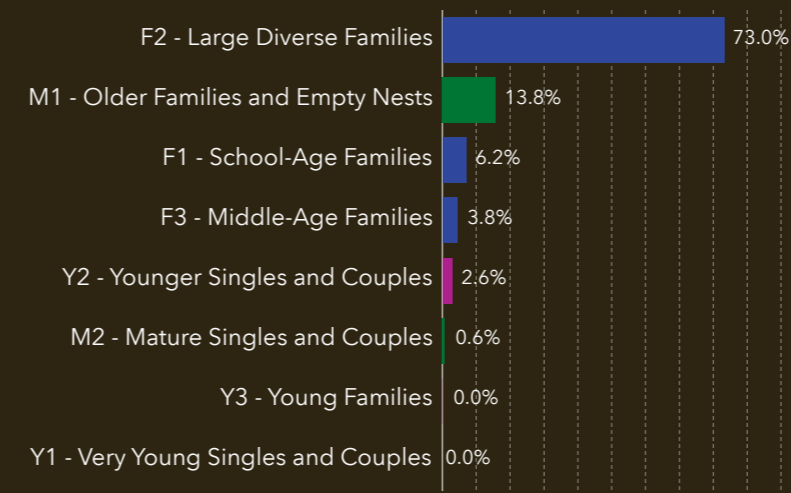

Social Groups

Occupation Type

KEY FACTS

11900 No 1 Rd, Richmond, British Columbia, V7E 1S9 2

Lifestage Stage

Social Groups

Occupation Type