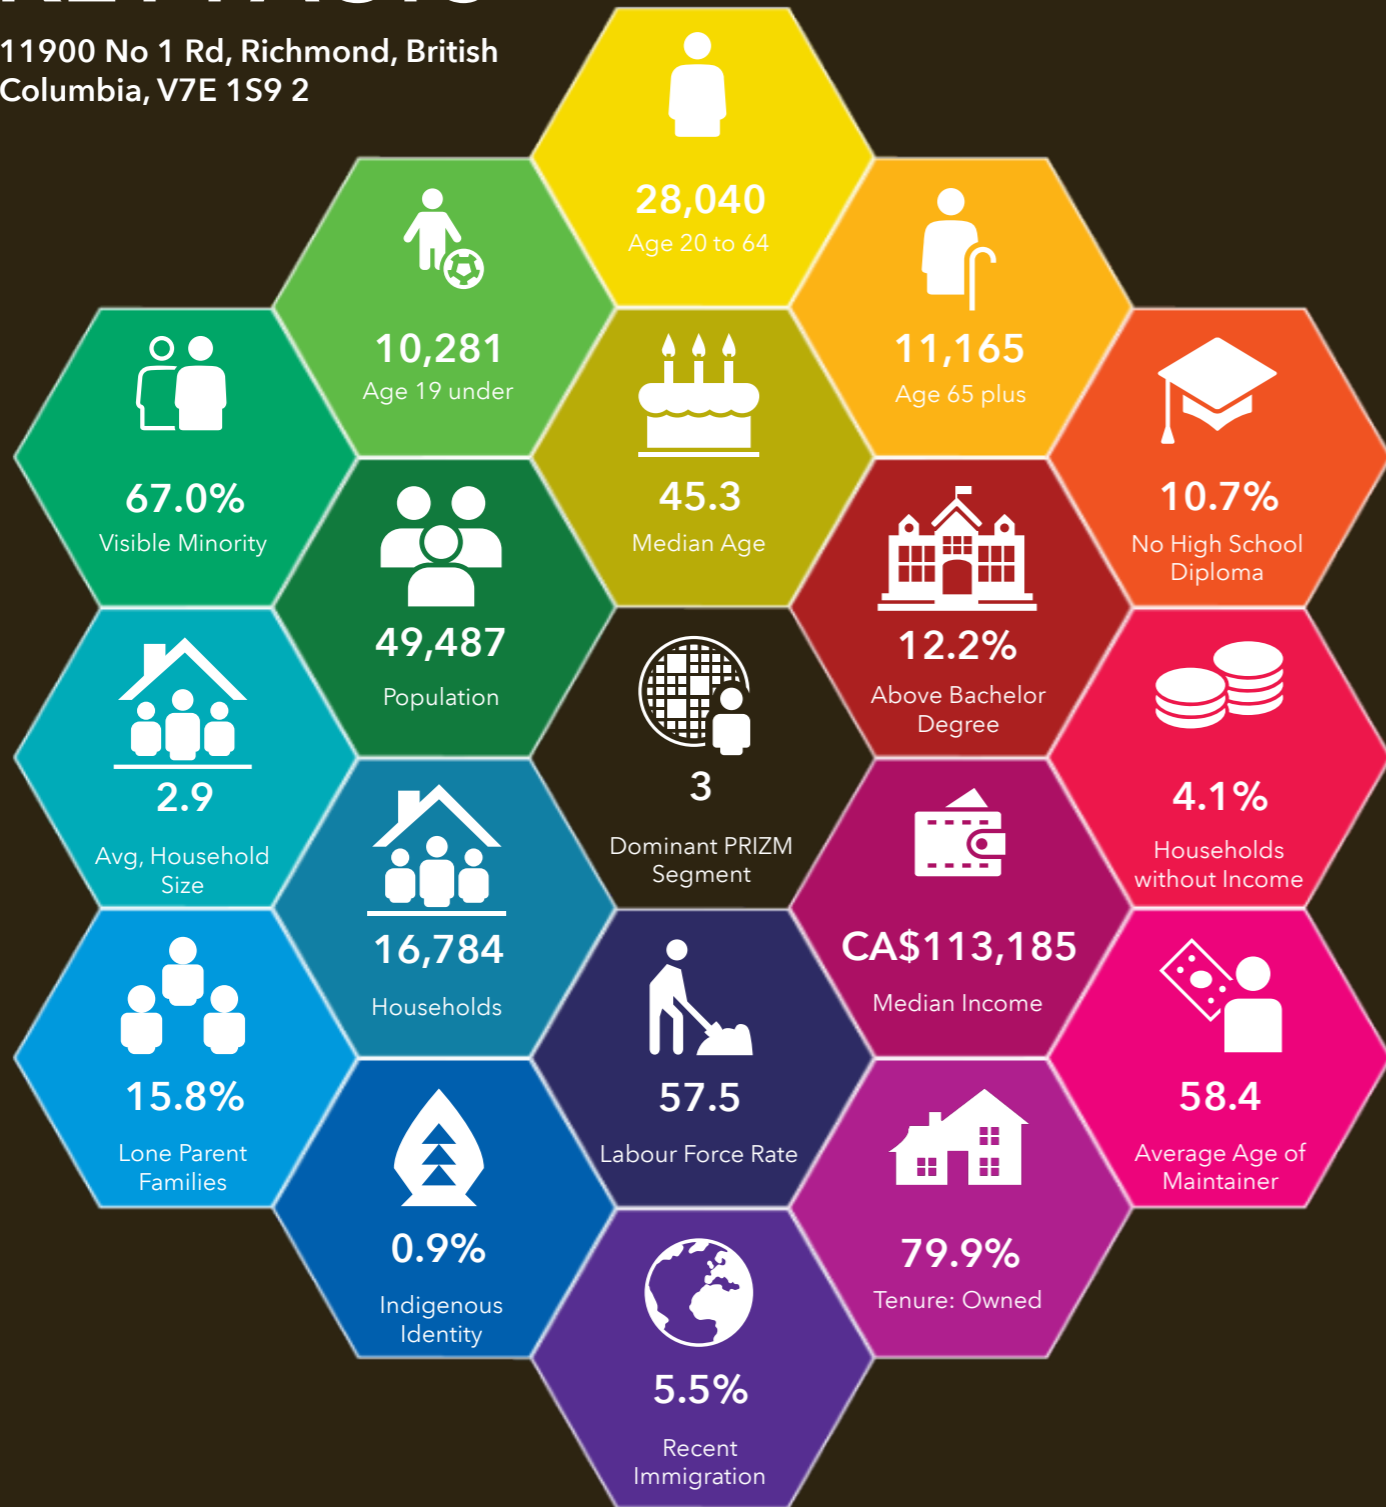

KEY FACTS

11900 No 1 Rd, Richmond, British Columbia, V7E 1S9 2

Lifestage Stage

Social Groups

Occupation Type

KEY FACTS

11900 No 1 Rd, Richmond, British Columbia, V7E 1S9 2

Lifestage Stage

Social Groups

Occupation Type

KEY FACTS

11900 No 1 Rd, Richmond, British Columbia, V7E 1S9 2

Lifestage Stage

Social Groups

Occupation Type