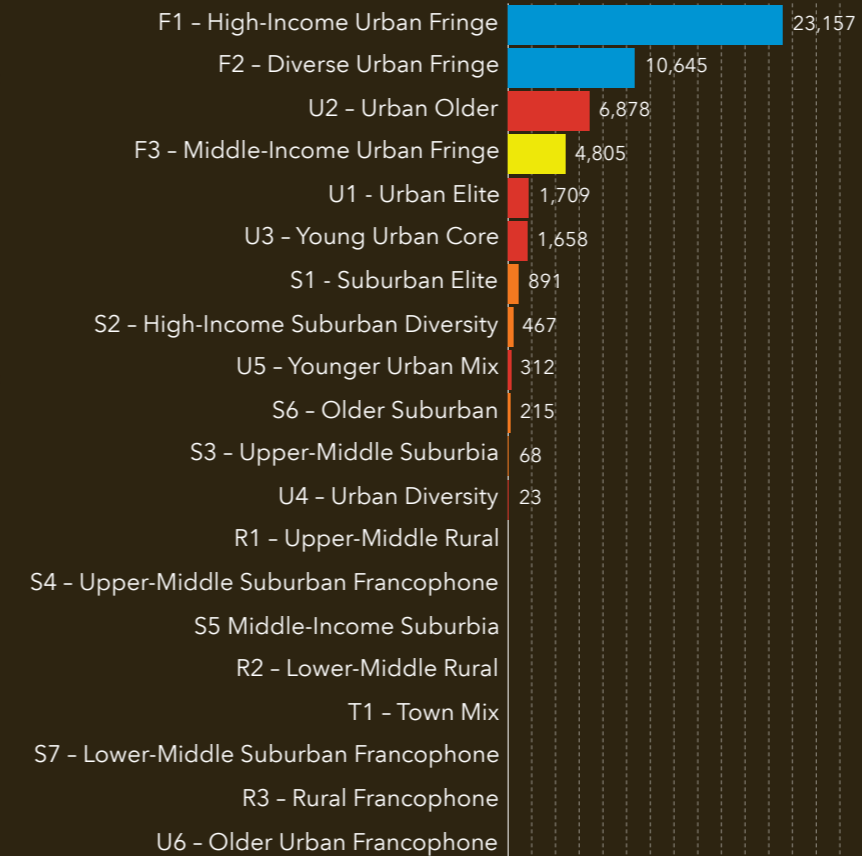

KEY FACTS

11900 No 1 Rd, Richmond, British Columbia, V7E 1S9 2

Lifestage Stage

Social Groups

Occupation Type

KEY FACTS

11900 No 1 Rd, Richmond, British Columbia, V7E 1S9 2

Lifestage Stage

Social Groups

Occupation Type

KEY FACTS

11900 No 1 Rd, Richmond, British Columbia, V7E 1S9 2

Lifestage Stage

Social Groups

Occupation Type