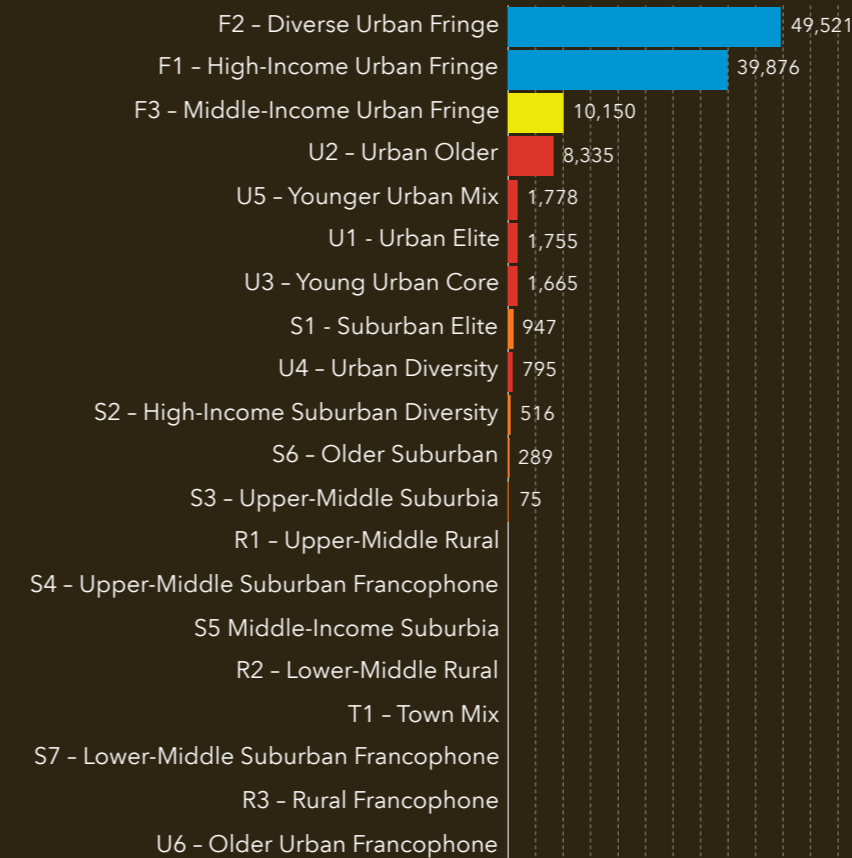

KEY FACTS

11900 No 1 Rd, Richmond, British Columbia, V7E 1S9 2

Lifestage Stage

Social Groups

Occupation Type

KEY FACTS

11900 No 1 Rd, Richmond, British Columbia, V7E 1S9 2

Lifestage Stage

Social Groups

Occupation Type

KEY FACTS

11900 No 1 Rd, Richmond, British Columbia, V7E 1S9 2

Lifestage Stage

Social Groups

Occupation Type