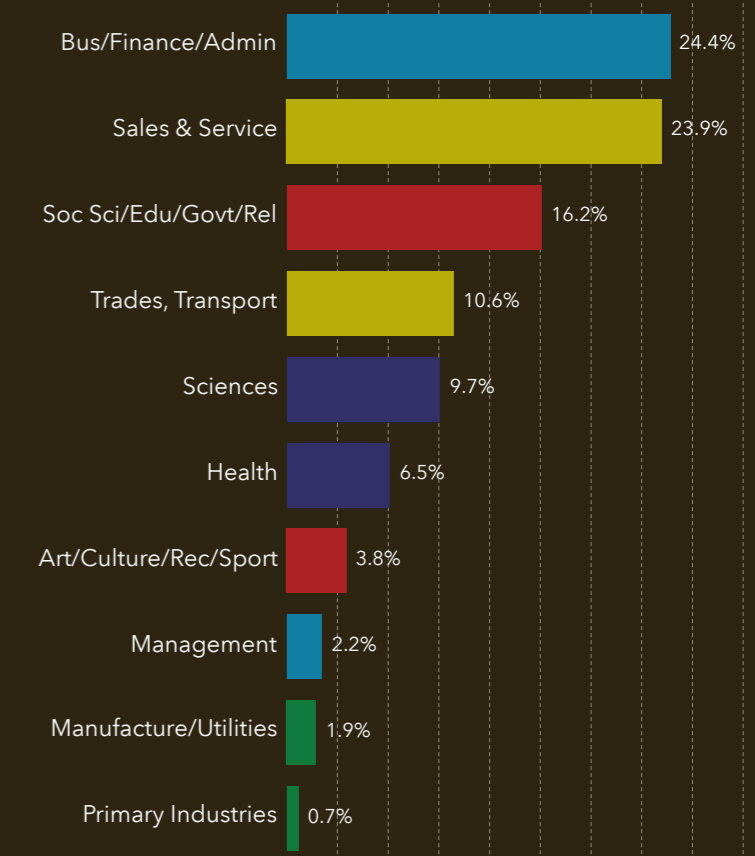

KEY FACTS

11900 No 1 Rd, Richmond, British Columbia, V7E 1S9 2

Lifestage Stage

Social Groups

Occupation Type

KEY FACTS

11900 No 1 Rd, Richmond, British Columbia, V7E 1S9 2

Lifestage Stage

Social Groups

Occupation Type

KEY FACTS

11900 No 1 Rd, Richmond, British Columbia, V7E 1S9 2

Lifestage Stage

Social Groups

Occupation Type