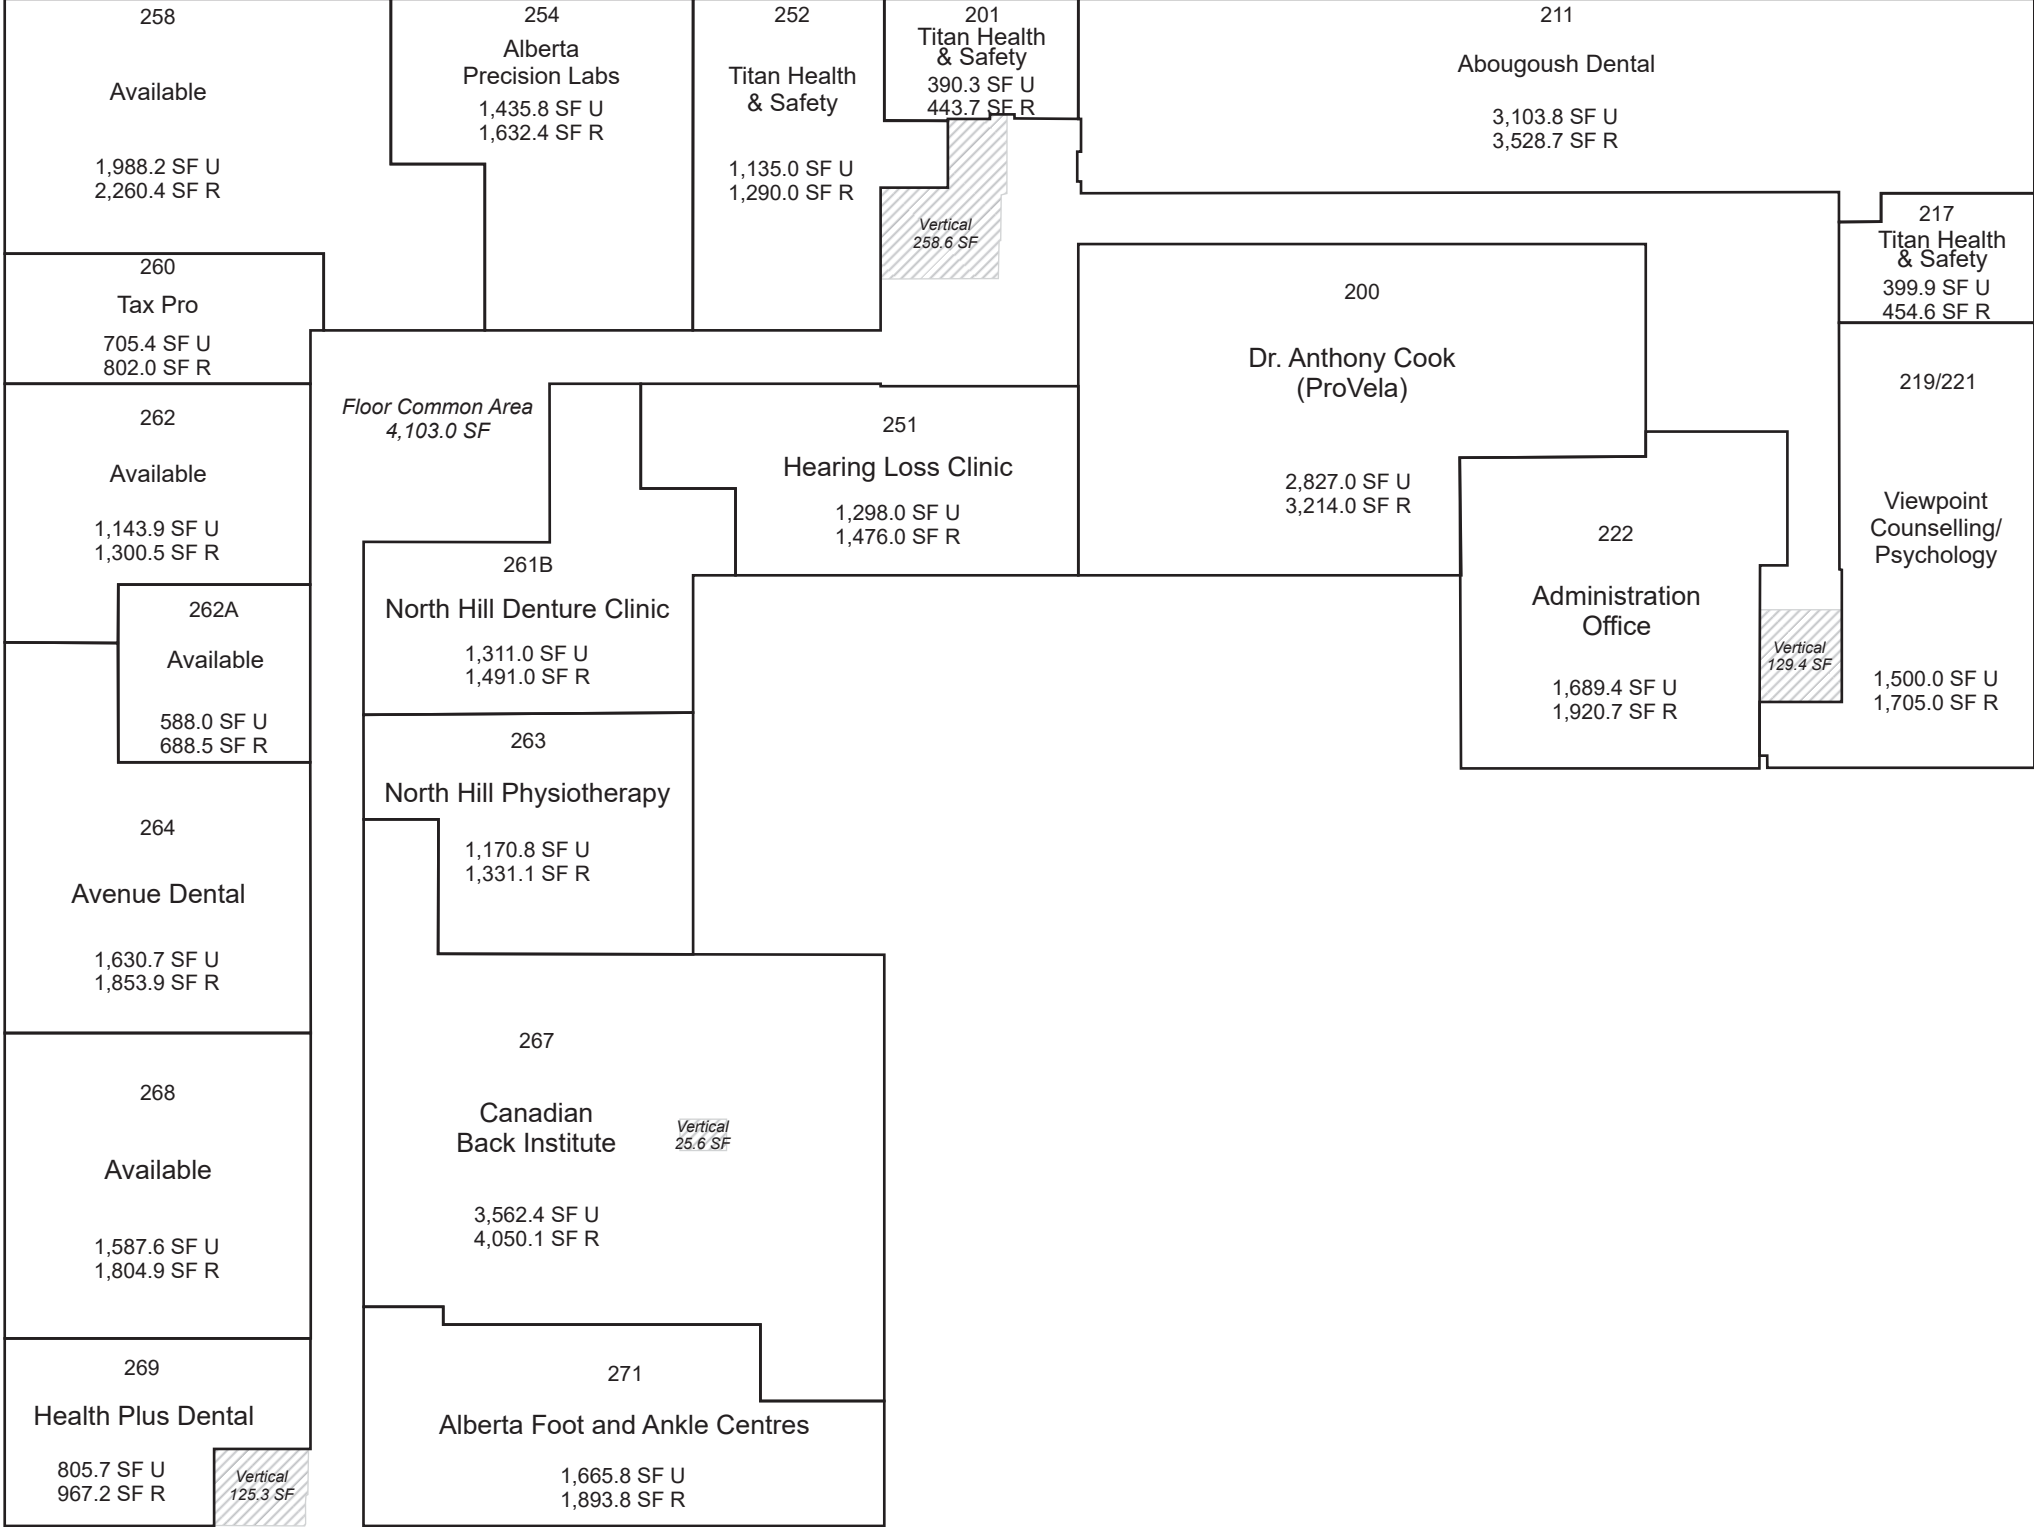

North Hill Centre - Office

Calgary, AB

This site plan is presented solely for the purpose of identifying the approximate location of the buildings as presently contemplated by the owner/landlord. Building dimensions, access and parking areas, existing tenant locations and identities are approximate and subject to change at the owner's discretion from time to time without notice. The information provided herein should be otherwise verified and is not intended to be relied upon in the form presented.