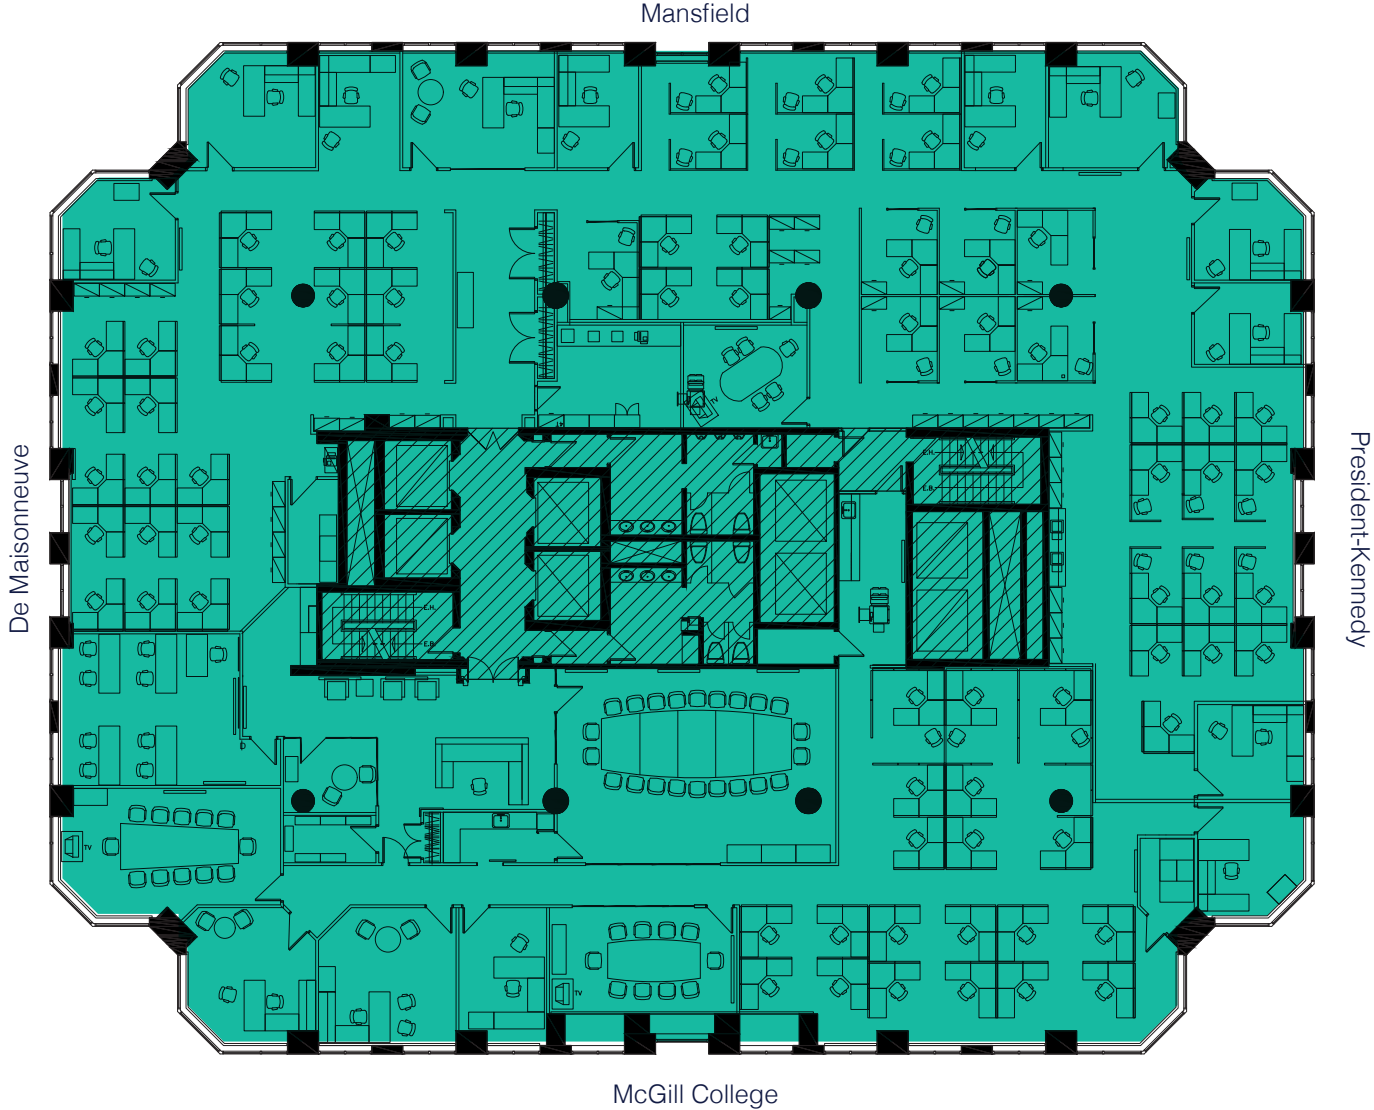

Suite 800

15,690 sf

2000

McGill College