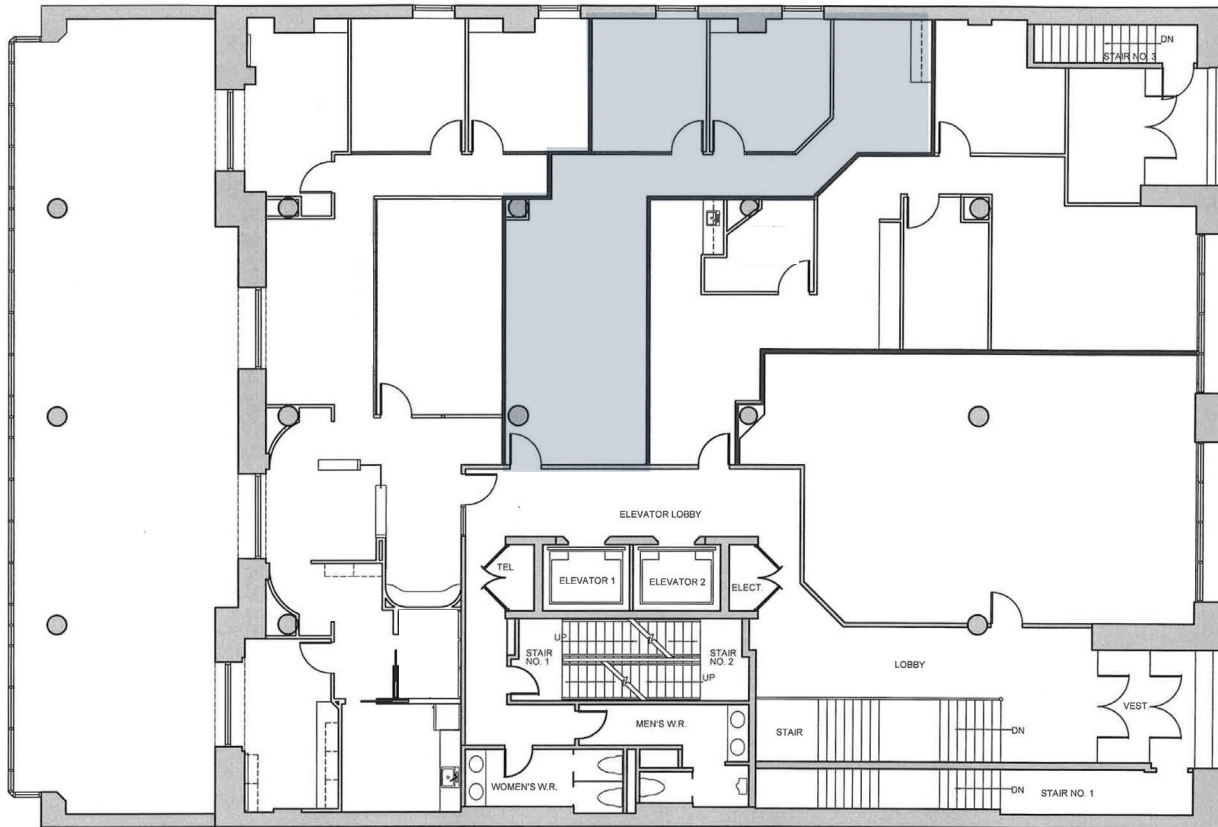

1718 Argyle Street

HALIFAX, NS

Suite 210

1,107 SF

Virtual Tour

Jonathan Hartlen

Director, Leasing & Brokerage
Managing Associate Broker
T 902 482 9201 | M 902 209 9619
jhartlen@compassbroker.com

Darlene Bennett