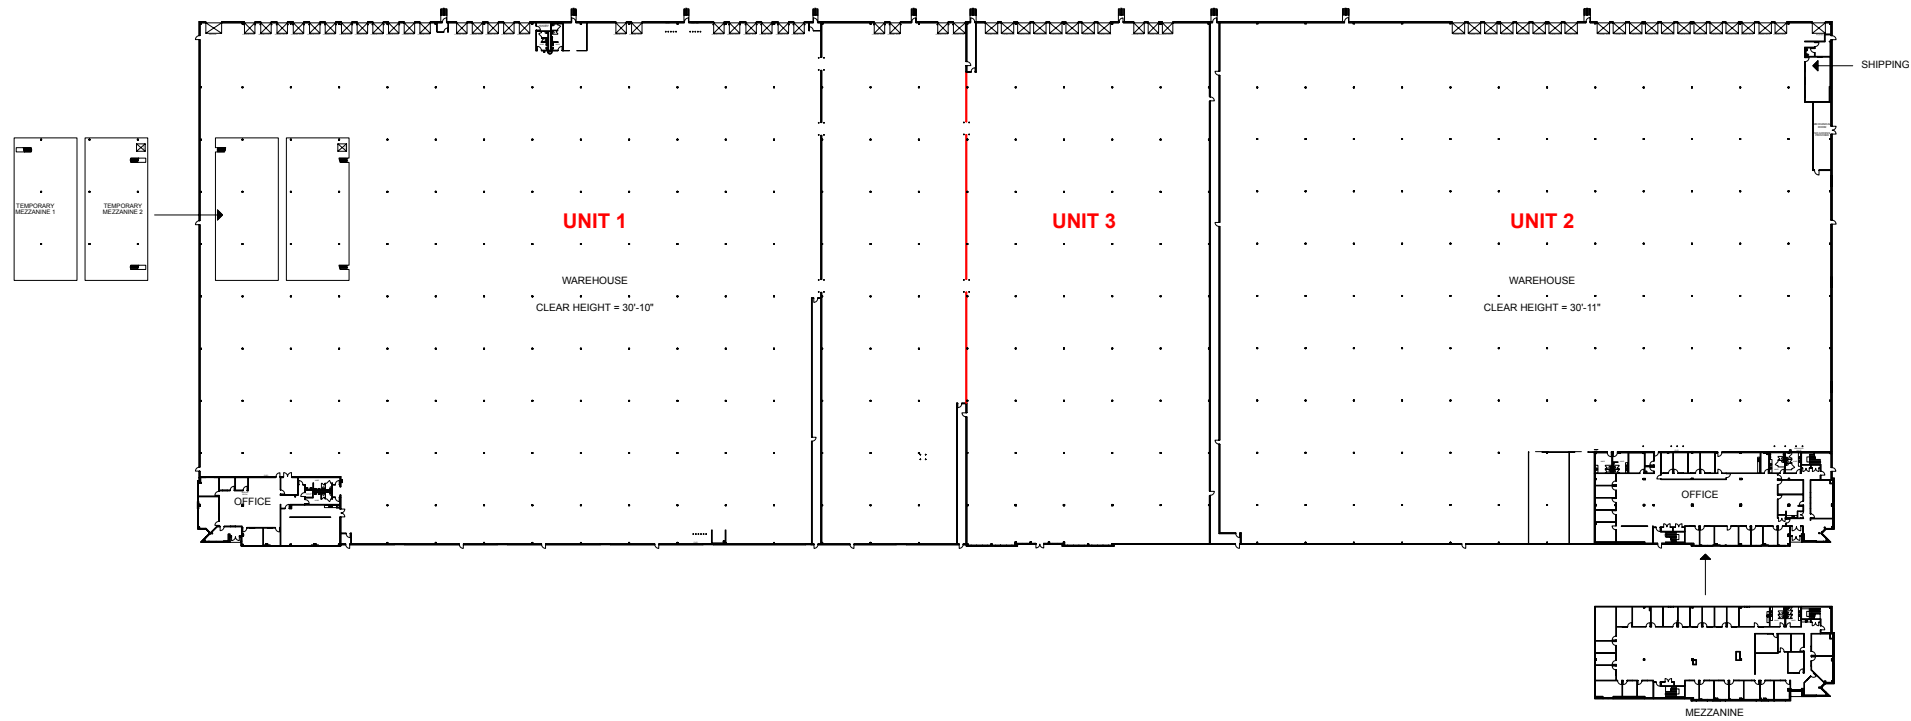

Version	Created: 03/07/2025
FP3A	Measured: 12/10/2017

150 Courtneypark Drive West
Mississauga, Ontario, Canada

Floor 01

This work product has been prepared by Extreme Measures Inc. pursuant to a contract with the Client for the sole benefit of and use by the Client. No third party may rely on this work product without the receipt of a reliance letter from Extreme Measures Inc.