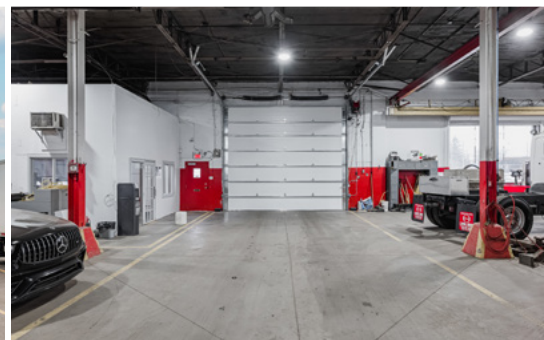

1385 BOULEVARD DES LAURENTIDES, LAVAL, QUÉBEC, CANADA MULTI-TENANT AUTOMOTIVE/DEALERSHIP ASSET

ADAMO MARIANI

Marcus & Millichap
First Vice President, Investments
Cell: 514 963 9333
adamo.mariani@marcusmillichap.com
Broker

JESSE DI GENNARO

Marcus & Millichap
First Vice President, Investments
Cell: 514 712 8879
jesse.digennaro@marcusmillichap.com
Broker

AIK ALIFERIS

Institutional Property Advisors
Sr Managing Director, Investments
Cell: 613.724.9242
aaliferis@ipammi.ca
Broker

NICK PANTIERAS

Institutional Property Advisors
Sr Managing Director, Investments
Cell: 613.364.2333
npantieras@ipammi.ca
Broker

ROBERTO ROSELLI

Marcus & Millichap
Vice President, Investments
Cell: 514.244.4317
roberto.roselli@marcusmillichap.com
Broker