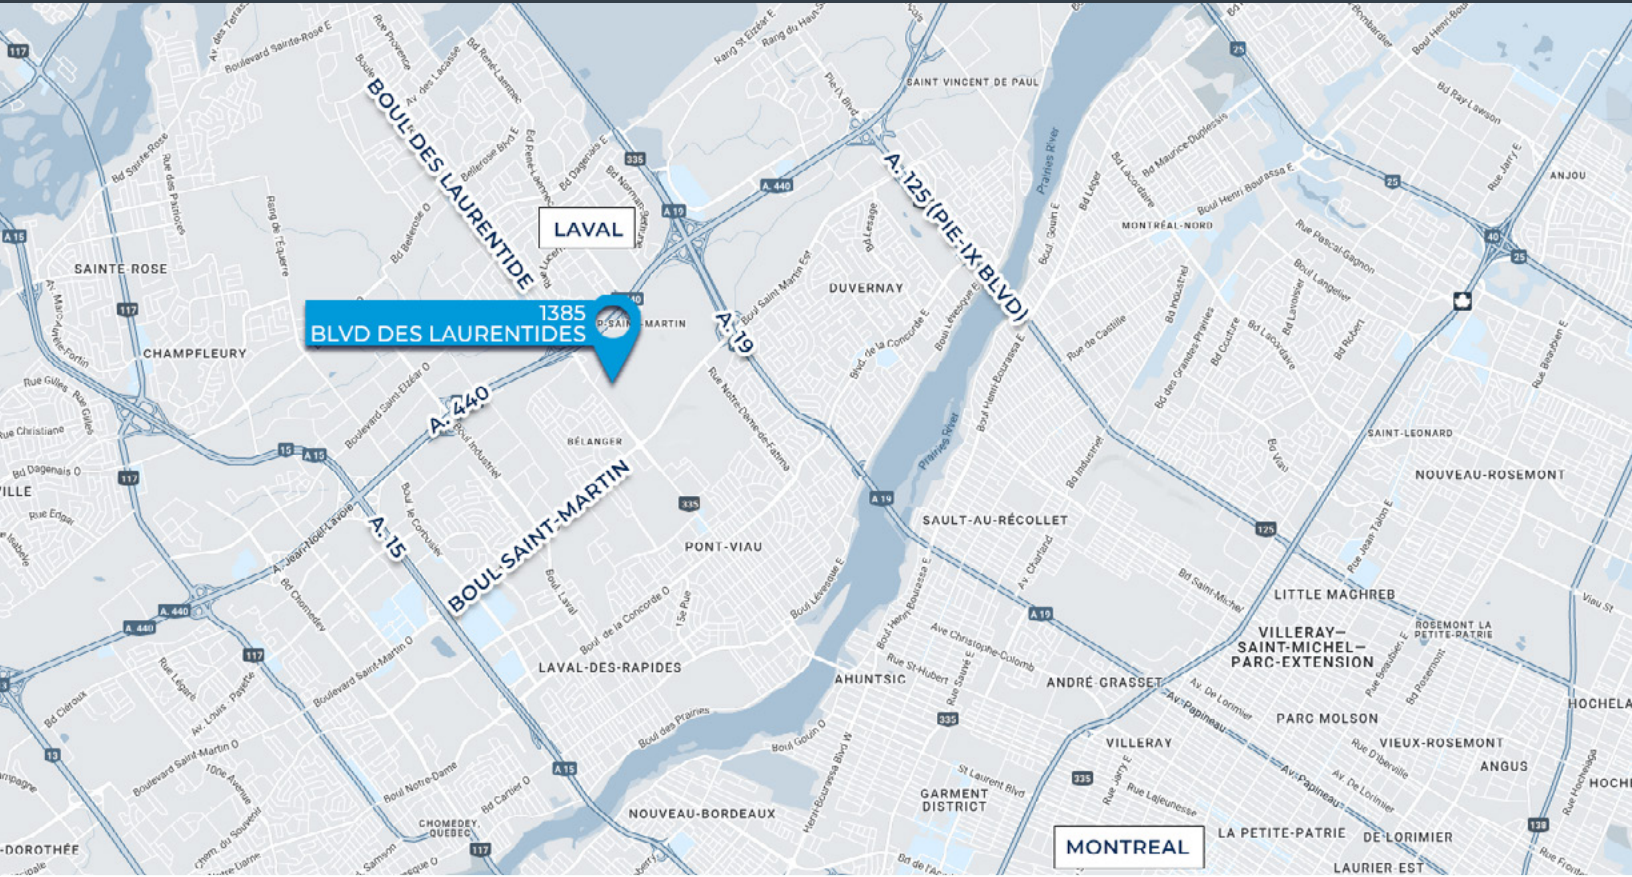

1385 BOULEVARD DES LAURENTIDES, LAVAL, QUÉBEC, CANADA MULTI-TENANT AUTOMOTIVE/DEALERSHIP ASSET

ADAMO MARIANI

Marcus & Millichap
First Vice President, Investments
Cell: 514 963 9333
adamo.mariani@marcusmillichap.com
Broker

JESSE DI GENNARO

Marcus & Millichap
First Vice President, Investments
Cell: 514 712 8879
jesse.digennaro@marcusmillichap.com
Broker

AIK ALIFERIS

Institutional Property Advisors
Sr Managing Director, Investments
Cell: 613.724.9242
aaliferis@ipammi.ca
Broker

NICK PANTIERAS

Institutional Property Advisors
Sr Managing Director, Investments
Cell: 613.364.2333
npantieras@ipammi.ca
Broker

ROBERTO ROSELLI

Marcus & Millichap
Vice President, Investments
Cell: 514.244.4317
roberto.roselli@marcusmillichap.com
Broker