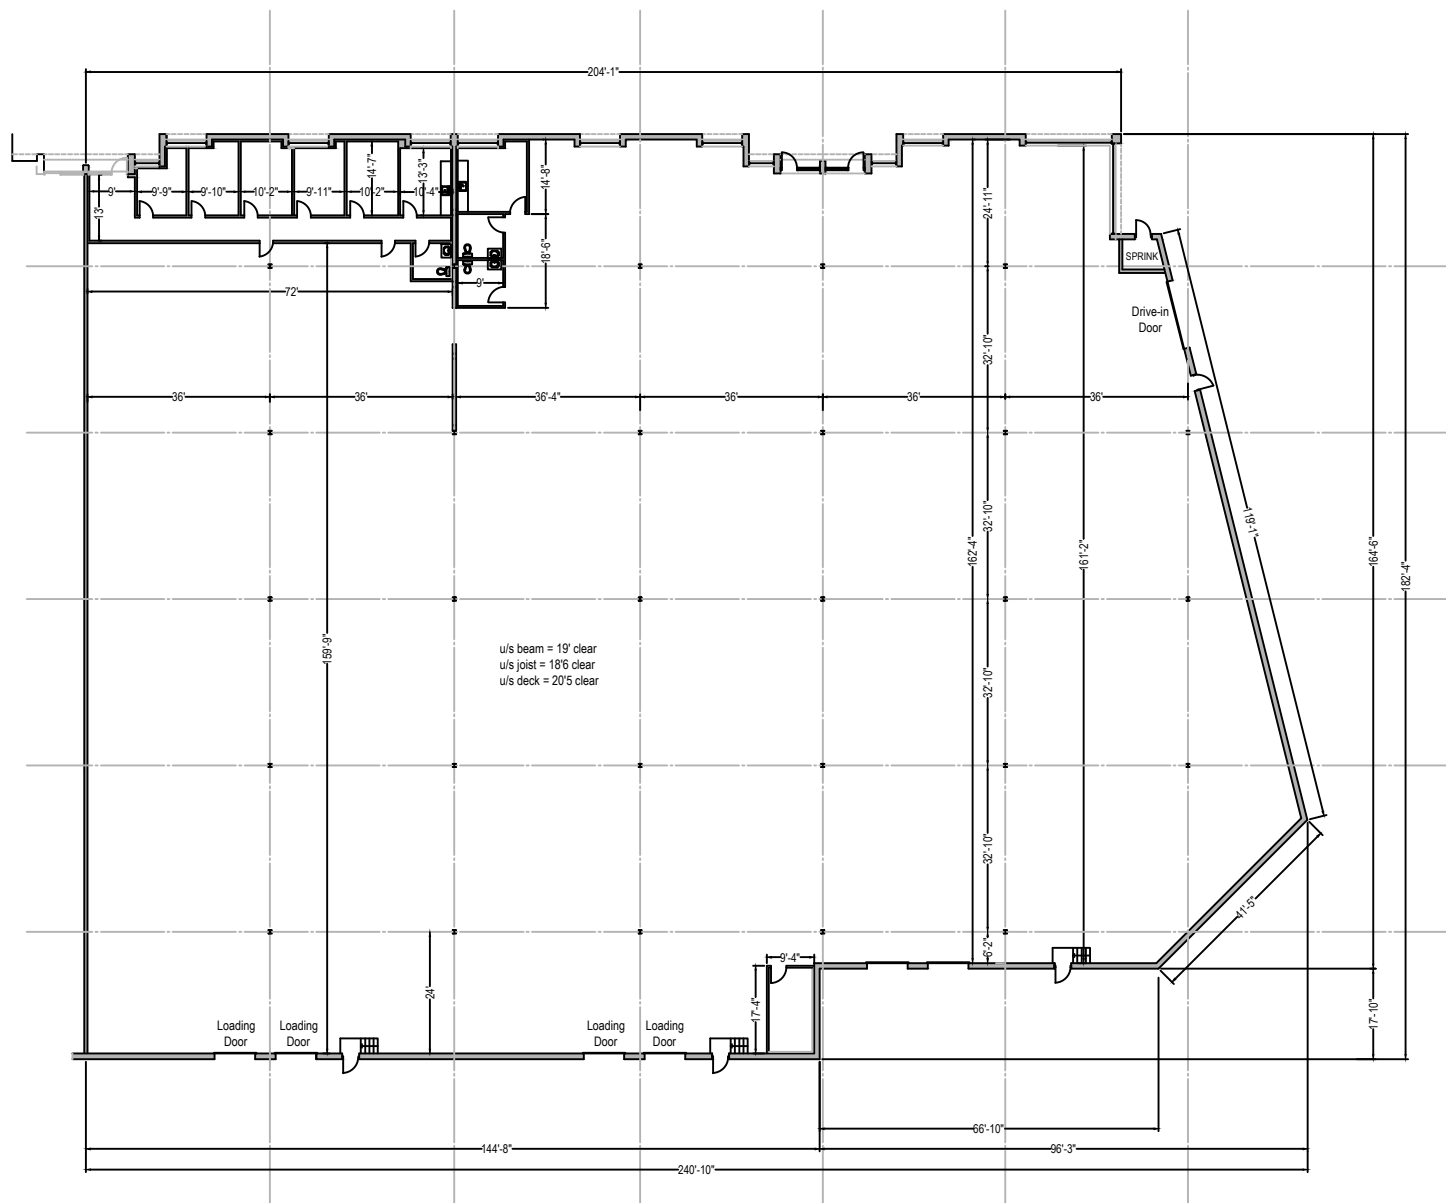

Drumlin Circle

115 Drumlin Circle
Concord, Ontario

Unit 1-3

PROJECT NO.: 2020-115
Drawing Prepared: 06/16/20
Drawing Measured: 06/12/20