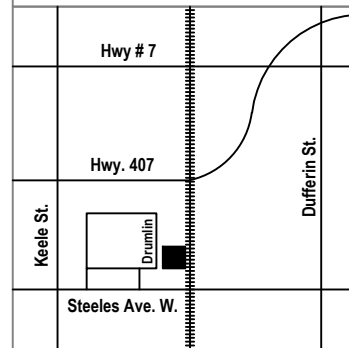

Drumlin Circle

115 Drumlin Circle
Concord, Ontario

Unit 1-3

PROJECT NO.: 2020-115
Drawing Prepared: 06/16/20
Drawing Measured: 06/12/20