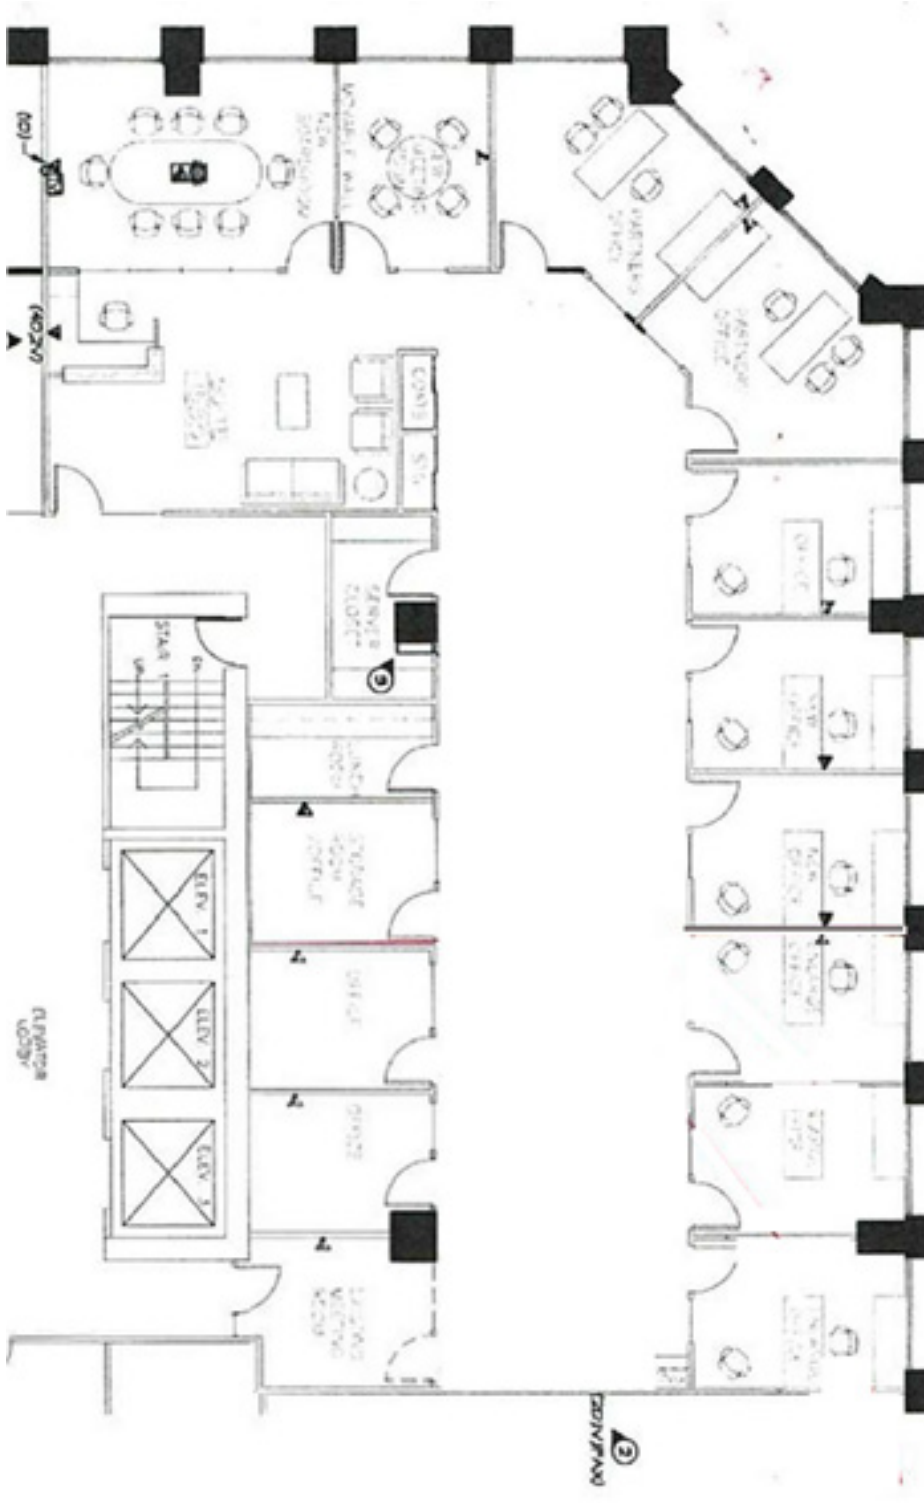

# 1188 West Georgia Vancouver, B.C.

Suite 1530 - 4,260 sq.ft

All the information contained herein is subject to change or withdrawal without prior notice.  
GWL Realty Advisors Inc.