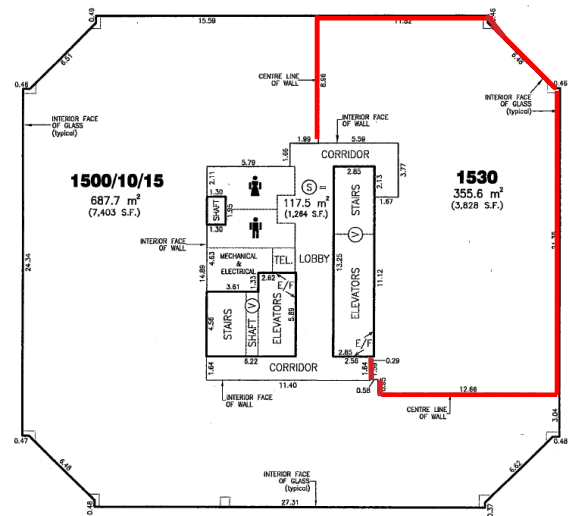

# 1188 West Georgia Vancouver, B.C.

Suite 1530 - 4,260 sq.ft

All the information contained herein is subject to change or withdrawal without prior notice.  
GWL Realty Advisors Inc.