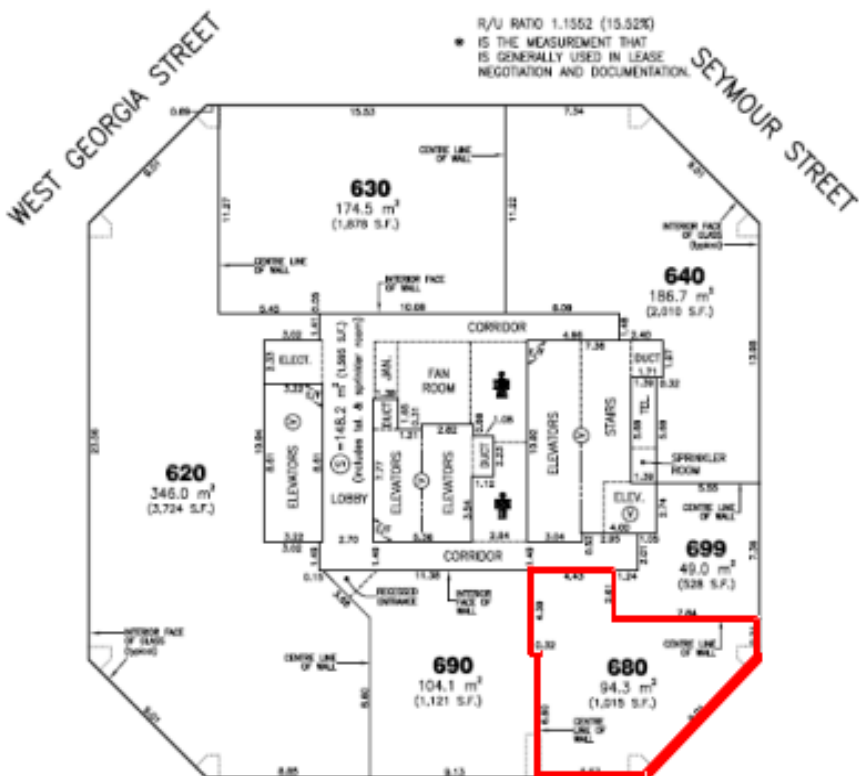

650 West Georgia Vancouver, B.C.

Suite 680 - 1,172 sq.ft

All the information contained herein is subject to change or withdrawal without prior notice.
GWL Realty Advisors Inc.