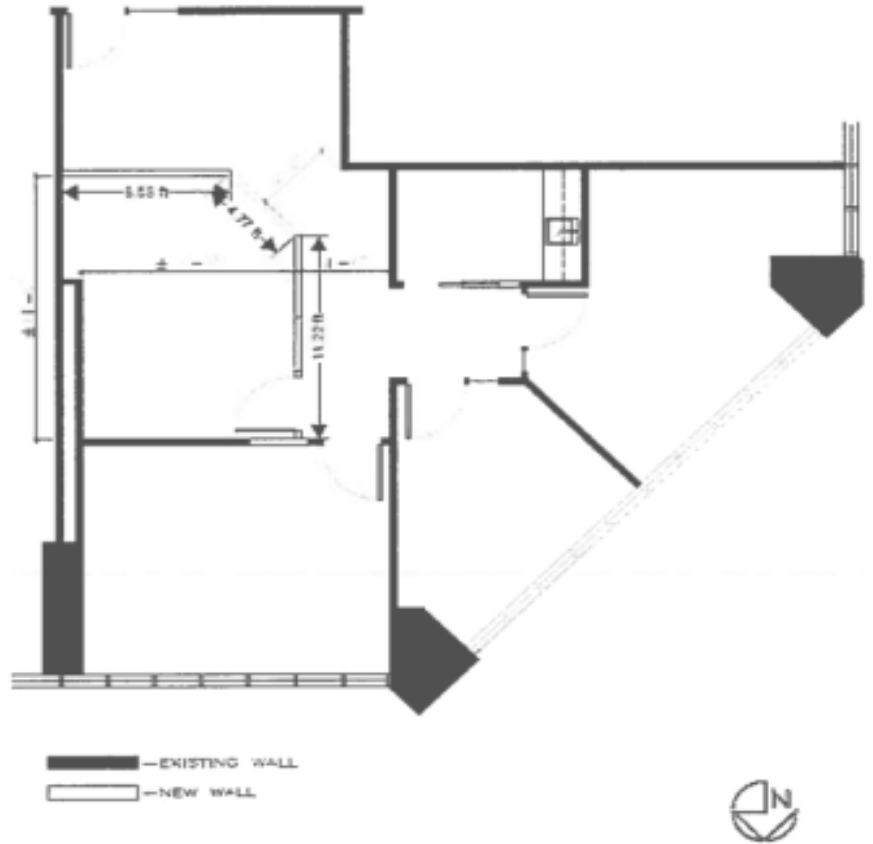

650 West Georgia Vancouver, B.C.

Suite 680 - 1,172 sq.ft

All the information contained herein is subject to change or withdrawal without prior notice.
GWL Realty Advisors Inc.