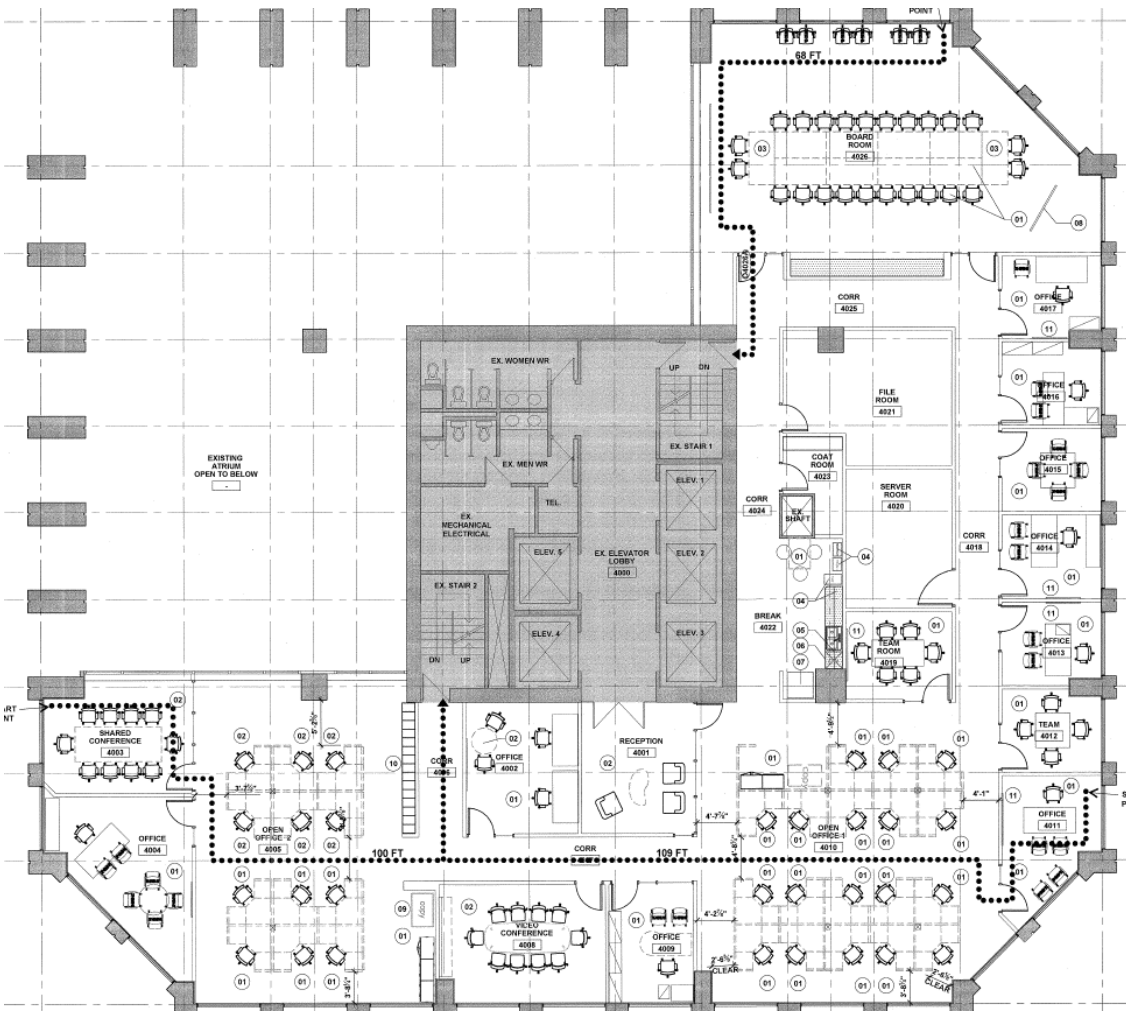

1188 West Georgia Vancouver, B.C.

Suite 400 - 8,250 sq.ft

All the information contained herein is subject to change or withdrawal without prior notice.
GWL Realty Advisors Inc.