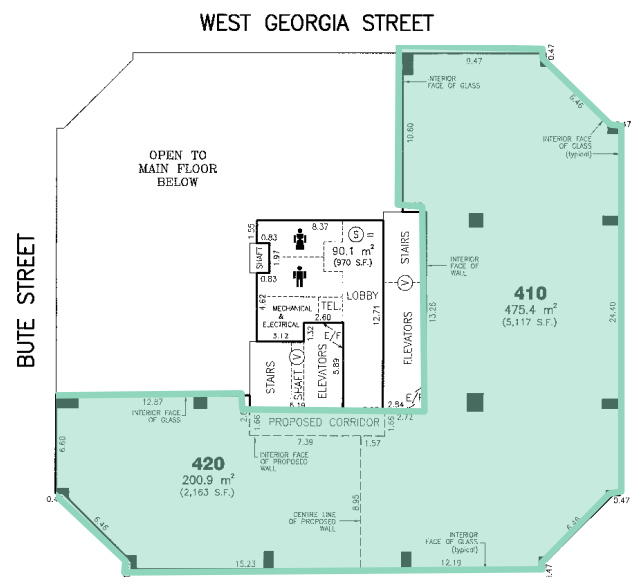

1188 West Georgia Vancouver, B.C.

Suite 400 - 8,250 sq.ft

All the information contained herein is subject to change or withdrawal without prior notice.
GWL Realty Advisors Inc.