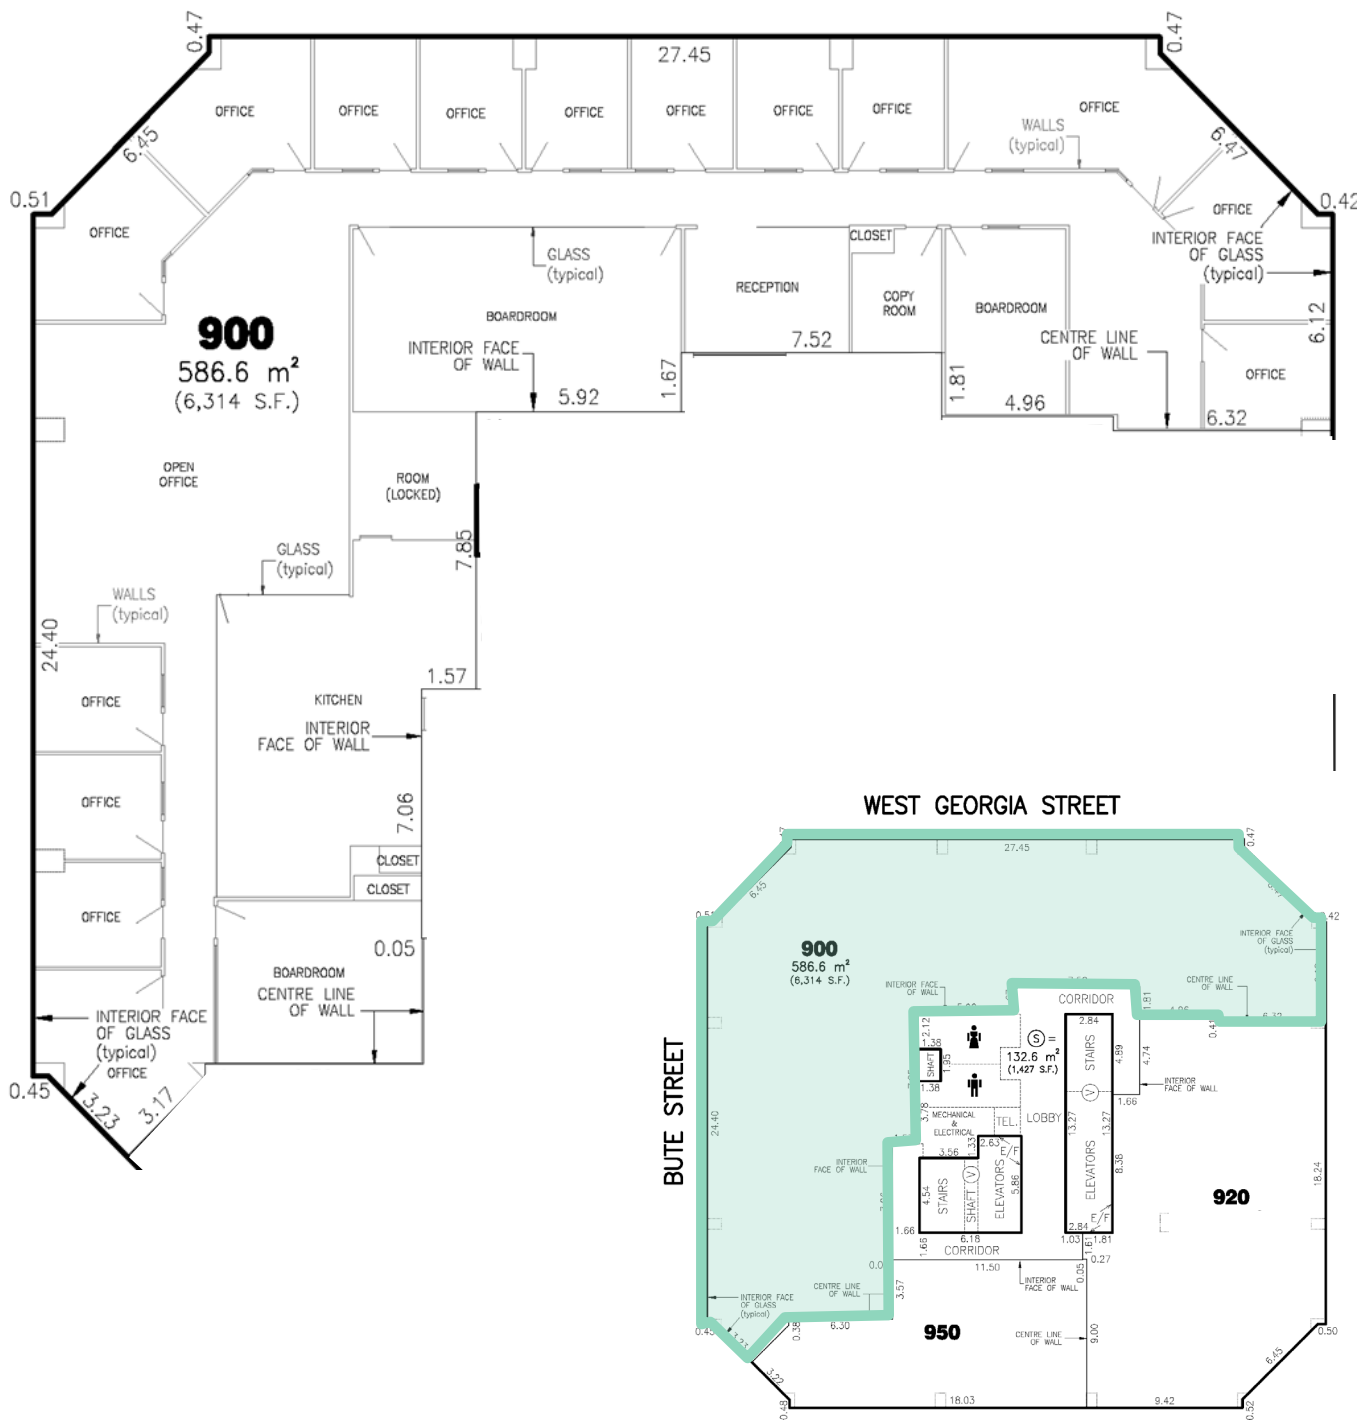

# 1188 West Georgia Vancouver, B.C.

Suite 900 - 7,128 sq.ft

All the information contained herein is subject to change or withdrawal without prior notice.  
GWL Realty Advisors Inc.