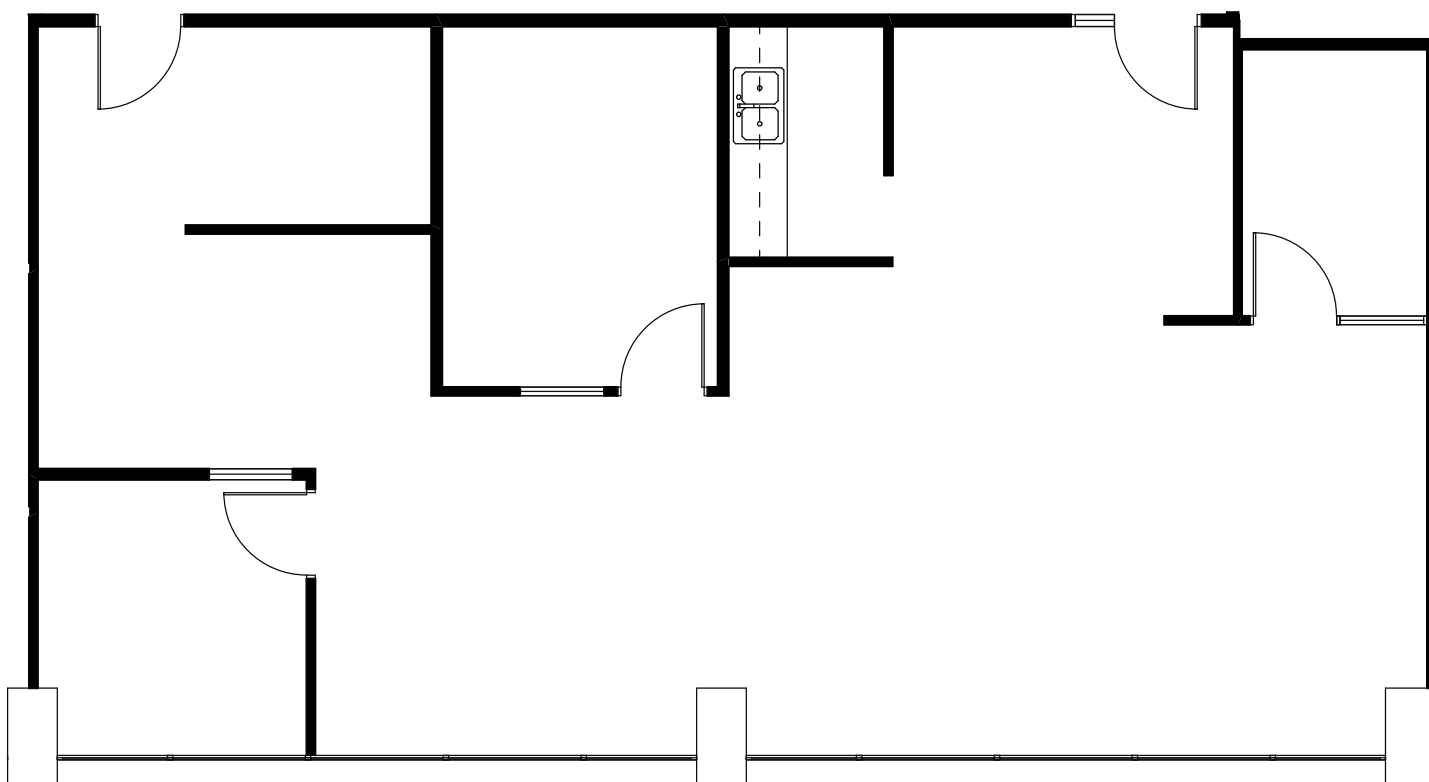

1166 Alberni Street

— Vancouver, BC

1,650 SQFT

#802

N ↗

Peterson

Dimensions, square footage and floor plans are approximate only.
The owner reserves the right to make modifications or changes without notice.