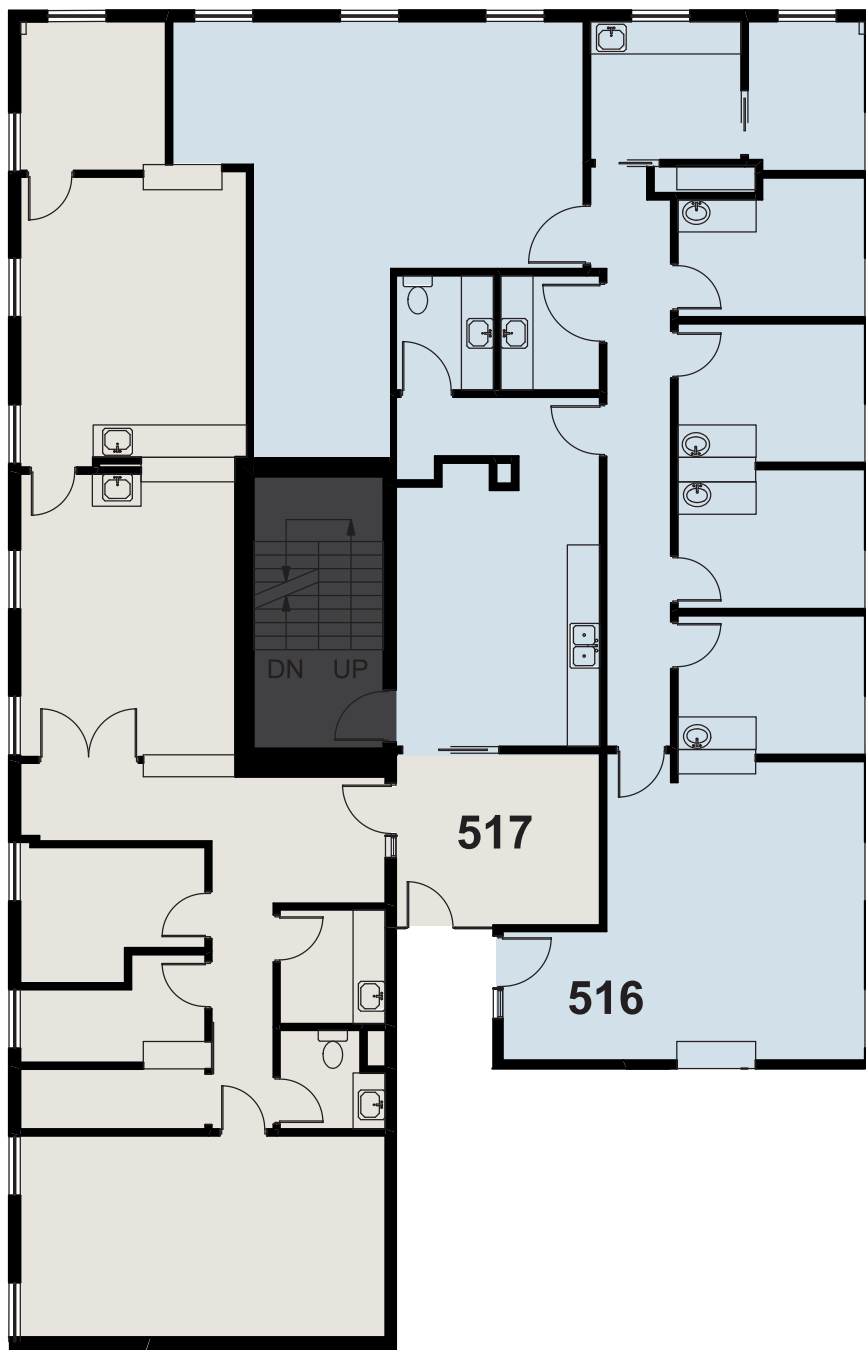

# 750 West Broadway

— Vancouver, BC

#516 - 2,546 SQFT

#517 - 1,985 SQFT

N →

Peterson

Dimensions, square footage and floor plans are approximate only.  
The owner reserves the right to make modifications or changes without notice.