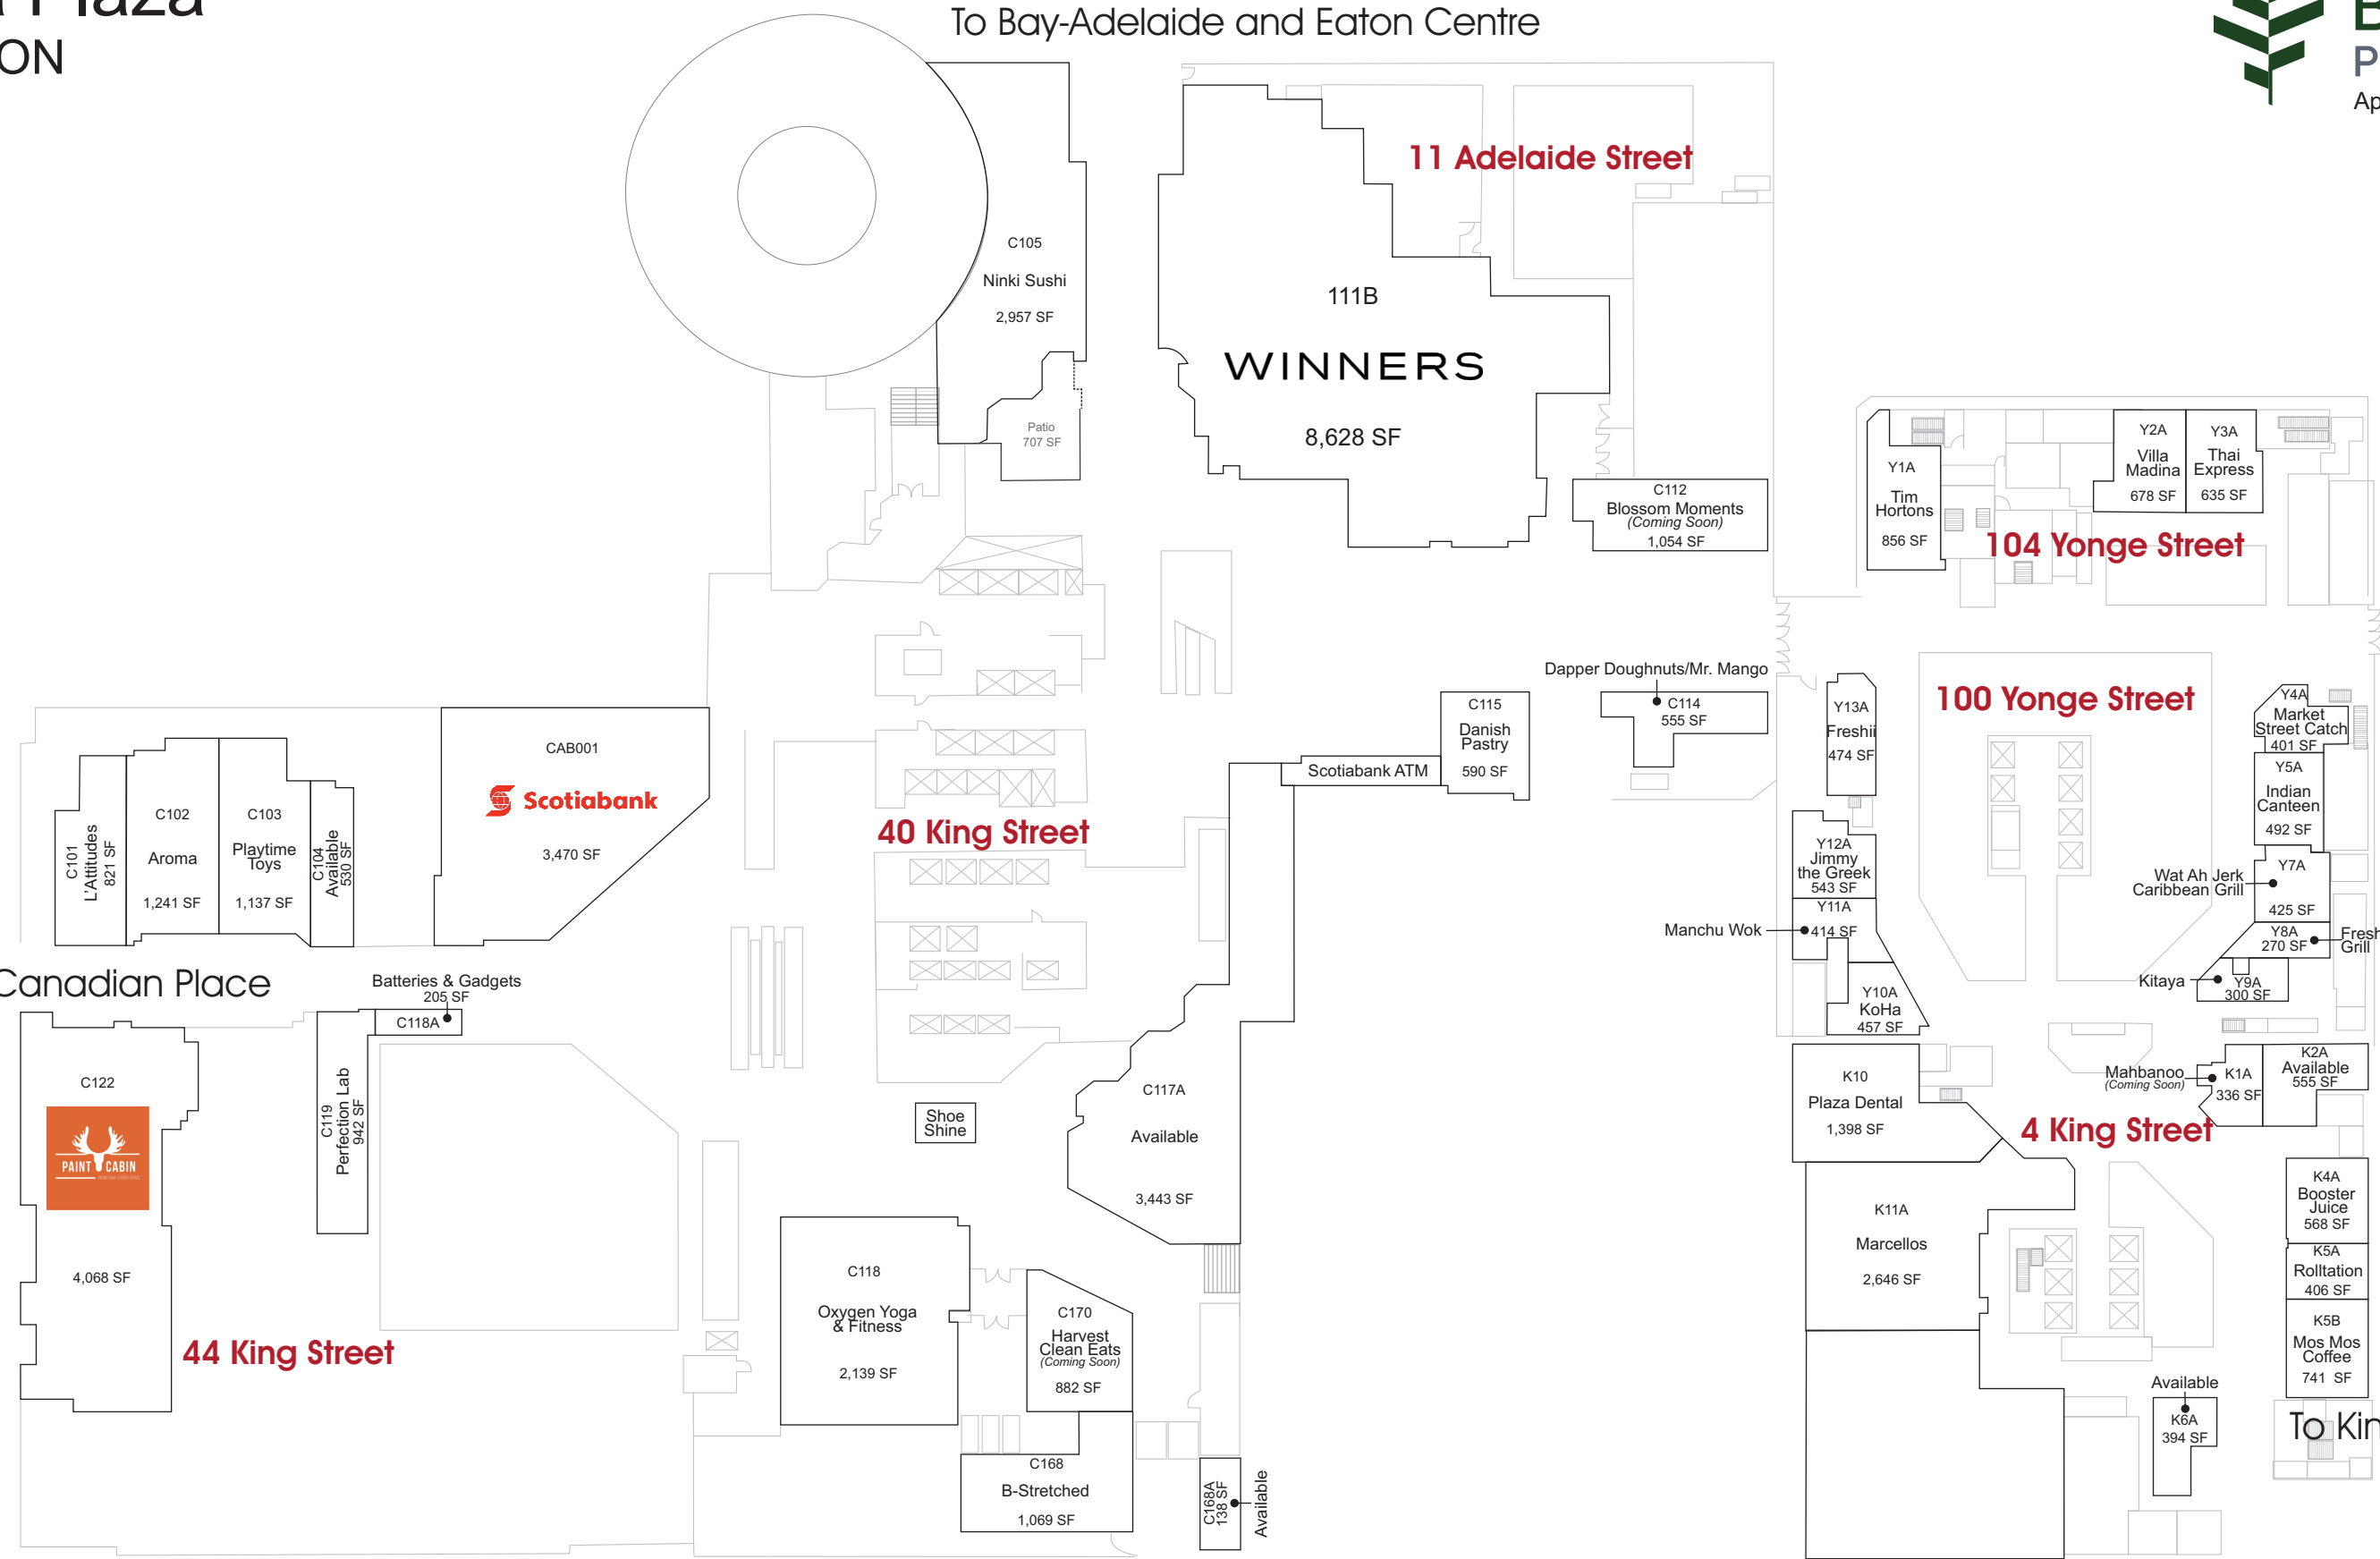

Scotia Plaza

Toronto, ON

To Bay-Adelaide and Eaton Centre

40 King Street

To Commerce Court

11 Adelaide Street

104 Yonge Street

100 Yonge Street

4 King Street

44 King Street

To King Subway

To First Canadian Place

This site plan is presented solely for the purpose of identifying the approximate location of the buildings as presently contemplated by the owner/landlord. Building dimensions, access and parking areas, existing tenant locations and identities are approximate and subject to change at the owner's discretion from time to time without notice. The information provided herein should be otherwise verified and is not intended to be relied upon in the form presented.

Scotia Plaza Ground Floor Toronto, ON