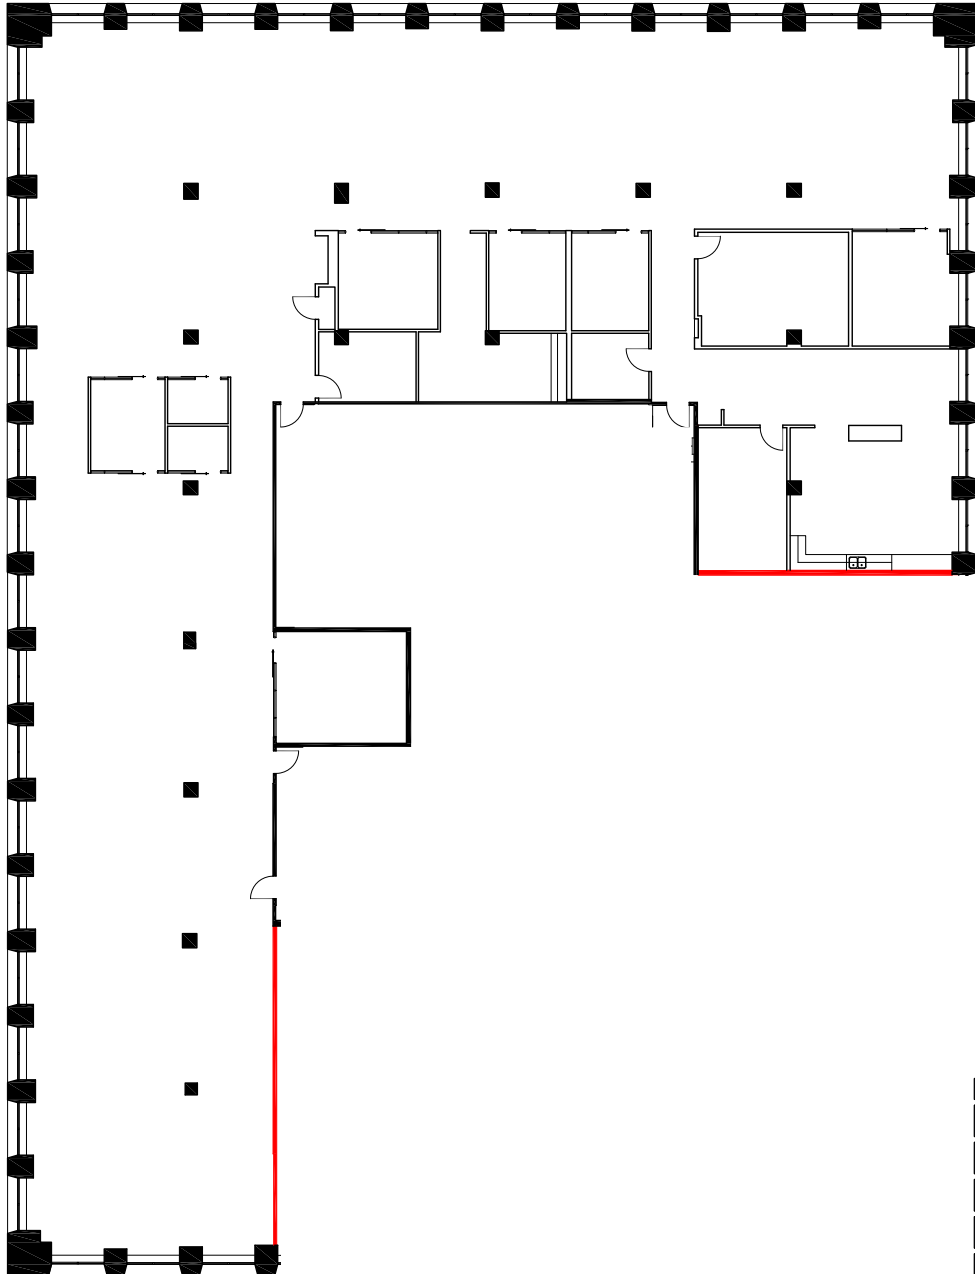

SUITE 1904 - 12,575 SF

MORGUARD BROKERAGE

0 5 10 30 FT.

ABOVE INFORMATION ESTABLISHED ACCORDING TO
TO ANSI / BOMA Z65.1 1980

© 2025 Space Database Inc. All Rights Reserved
