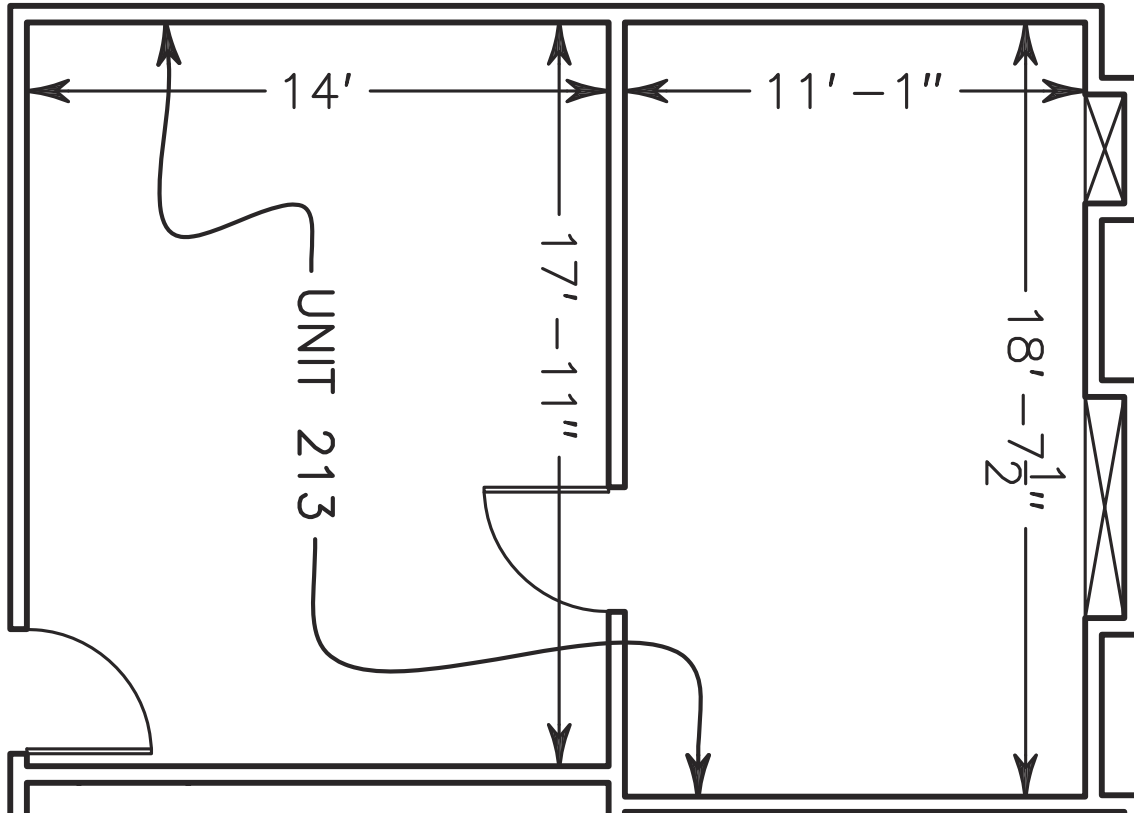

255 Lacewood Drive

HALIFAX, NS

Suite 213

771 SF

Virtual Tour

Jonathan Hartlen

Director, Leasing & Brokerage
Managing Associate Broker
T 902 482 9201 | M 902 209 9619
jhartlen@compassbroker.com

Darlene Bennett