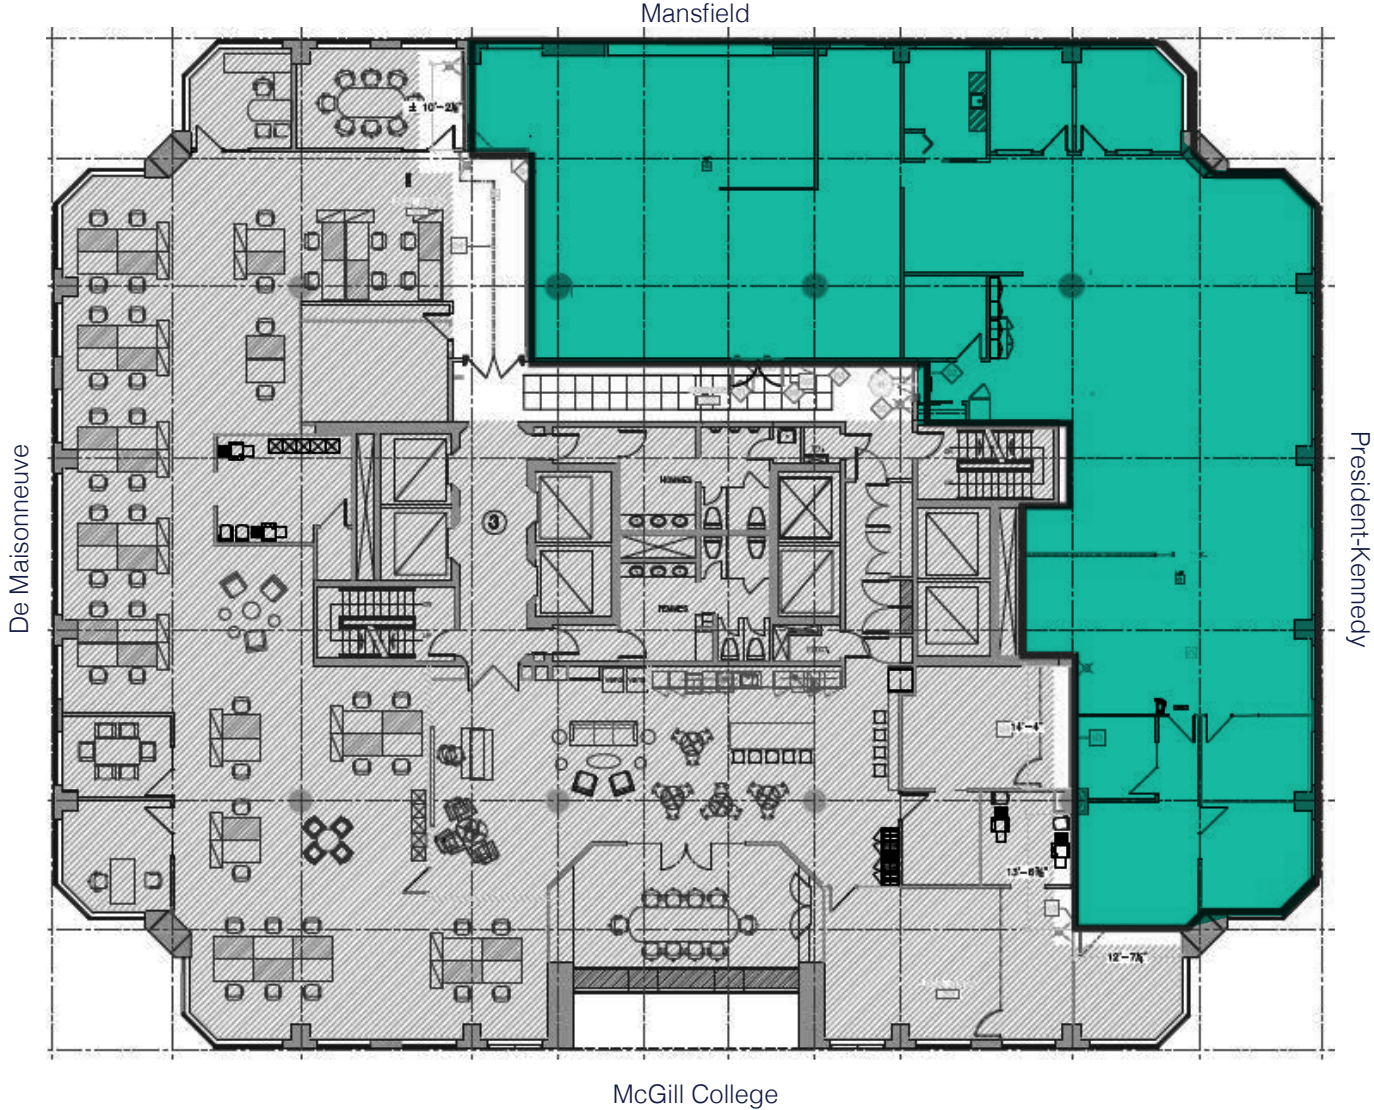

Suite 300-2

5,800 sf

2000

McGill College